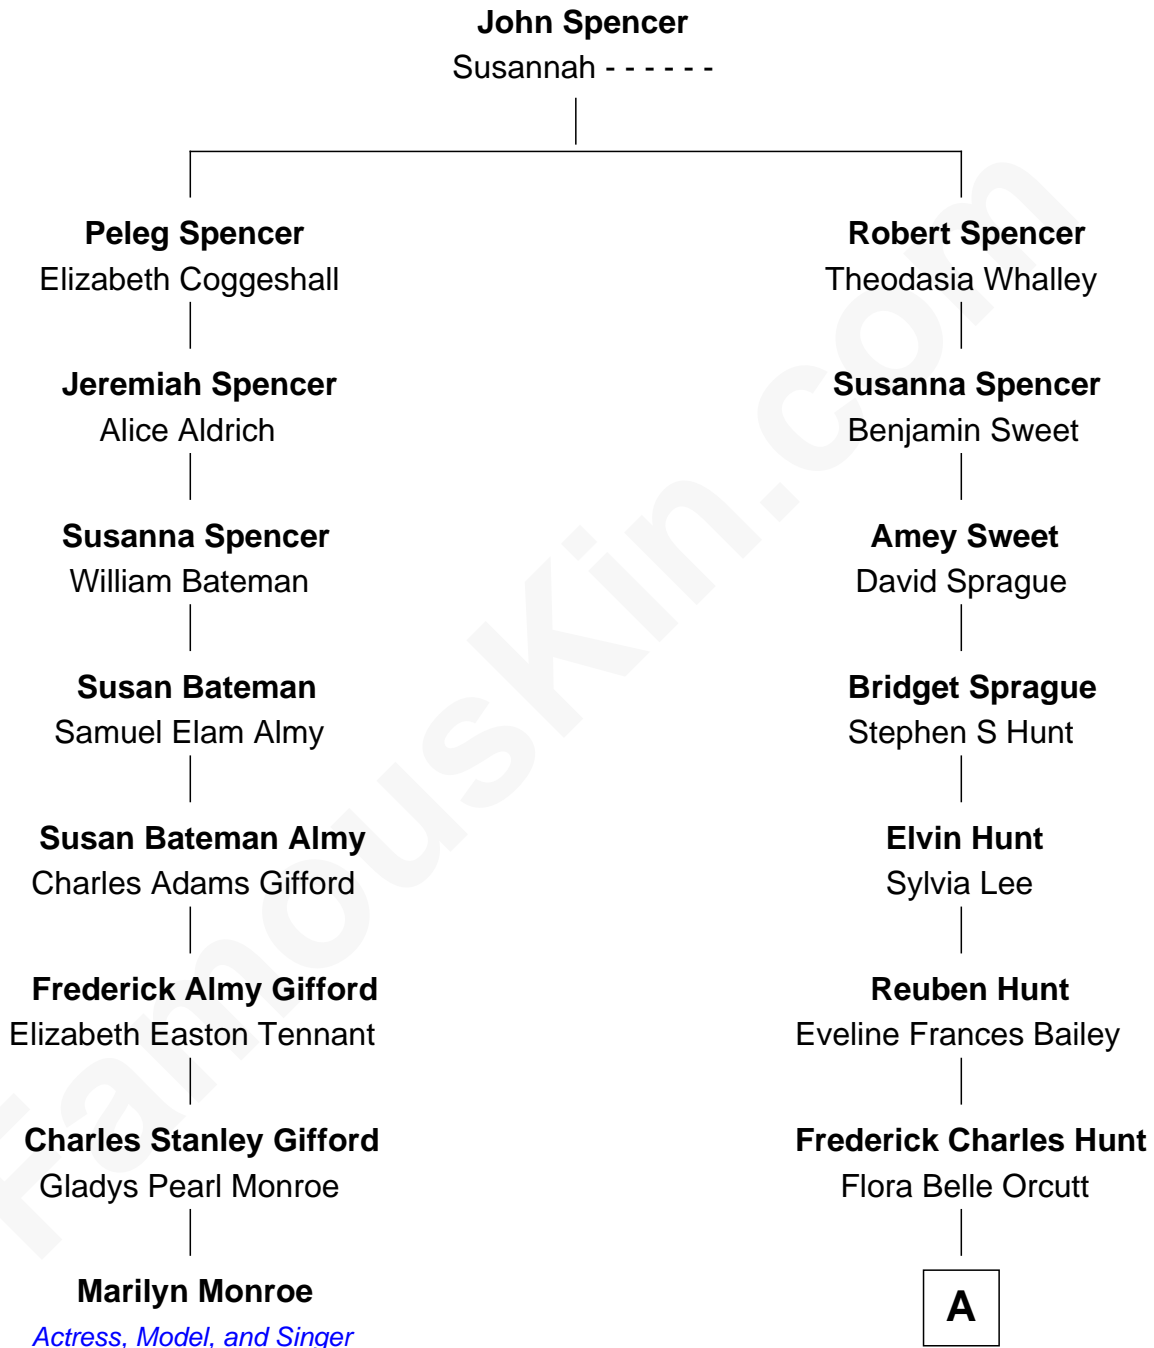

FamousKin.com

Relationship Chart of

Marilyn Monroe

Actress, Model, and Singer

7th cousin 1 time removed of

Lucille Ball

TV Actress - "I Love Lucy"

A

Desiree Evelyn Hunt

Henry Durrell Ball

Lucille Ball

TV Actress - "I Love Lucy"

FamousKin.com