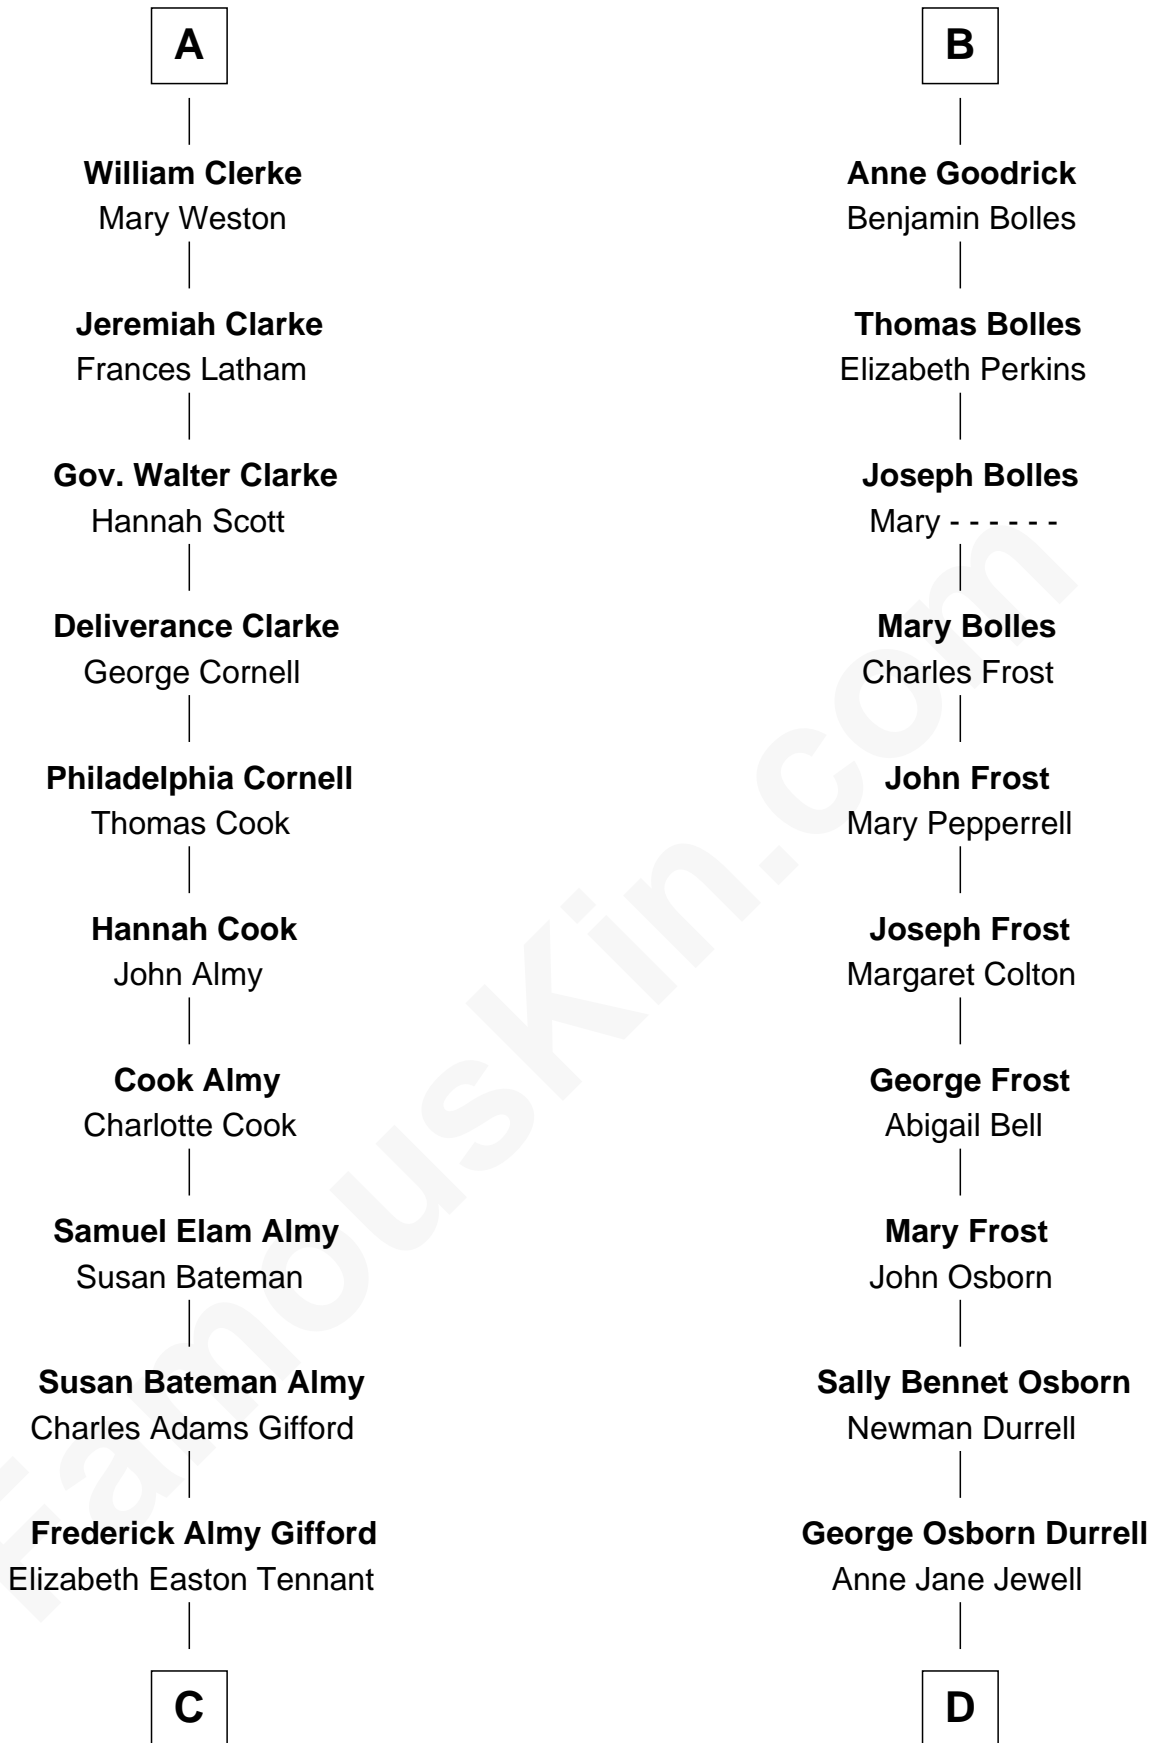

# FamousKin.com Relationship Chart of

**Marilyn Monroe**

*Actress, Model, and Singer*

18th cousin 1 time removed of

**Lucille Ball**

*TV Actress - "I Love Lucy"*

**John de Welles**

Maud de Roos

Eleanor de Mowbray

**Eudo de Welles**

Maud de Greystoke

**Sir Lionel de Welles**

Joan de Waterton

**Margaret de Welles**

Sir Thomas Dymoke

**Sir Lionel Dymoke**

Joanna Griffith

**Anne Dymoke**

John Goodrick

**Lionel Goodrick**

Winifred Sappcott

**B**

**C**

**Charles Stanley Gifford**

Gladys Pearl Monroe

**Marilyn Monroe**

*Actress, Model, and Singer*

**D**

**Nellie Rebecca Durrell**

Jasper Clinton Ball

**Henry Durrell Ball**

Desiree Evelyn Hunt