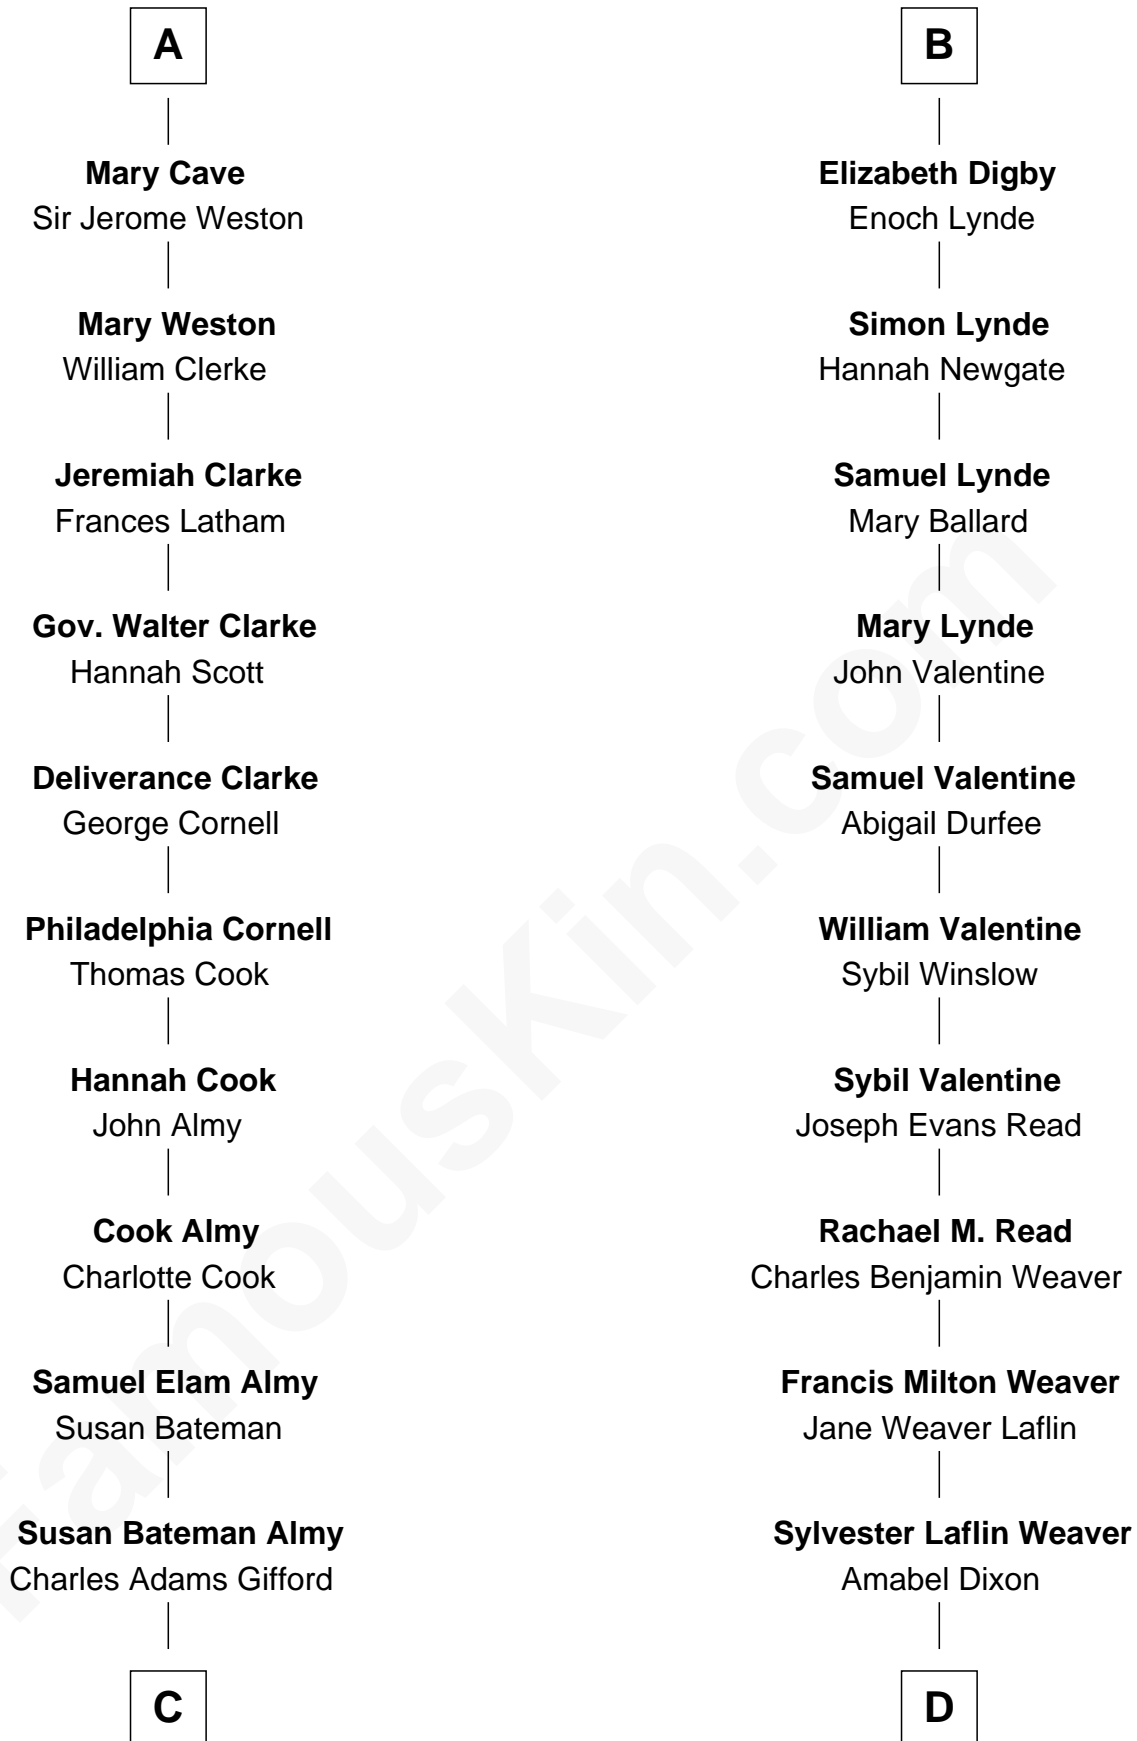

# FamousKin.com Relationship Chart of

**Marilyn Monroe**

*Actress, Model, and Singer*

18th cousin 1 time removed of

**Sigourney Weaver**

*Movie Actress*

**Sir Reynold de Grey**

Eleanor le Strange

**C**

**Frederick Almy Gifford**  
Elizabeth Easton Tennant

**Charles Stanley Gifford**  
Gladys Pearl Monroe

**Marilyn Monroe**  
*Actress, Model, and Singer*

**D**

**Sylvester Laflin Weaver**  
Desiree Mary Lucy Hawkins

**Sigourney Weaver**  
*Movie Actress*

FamousKin.com