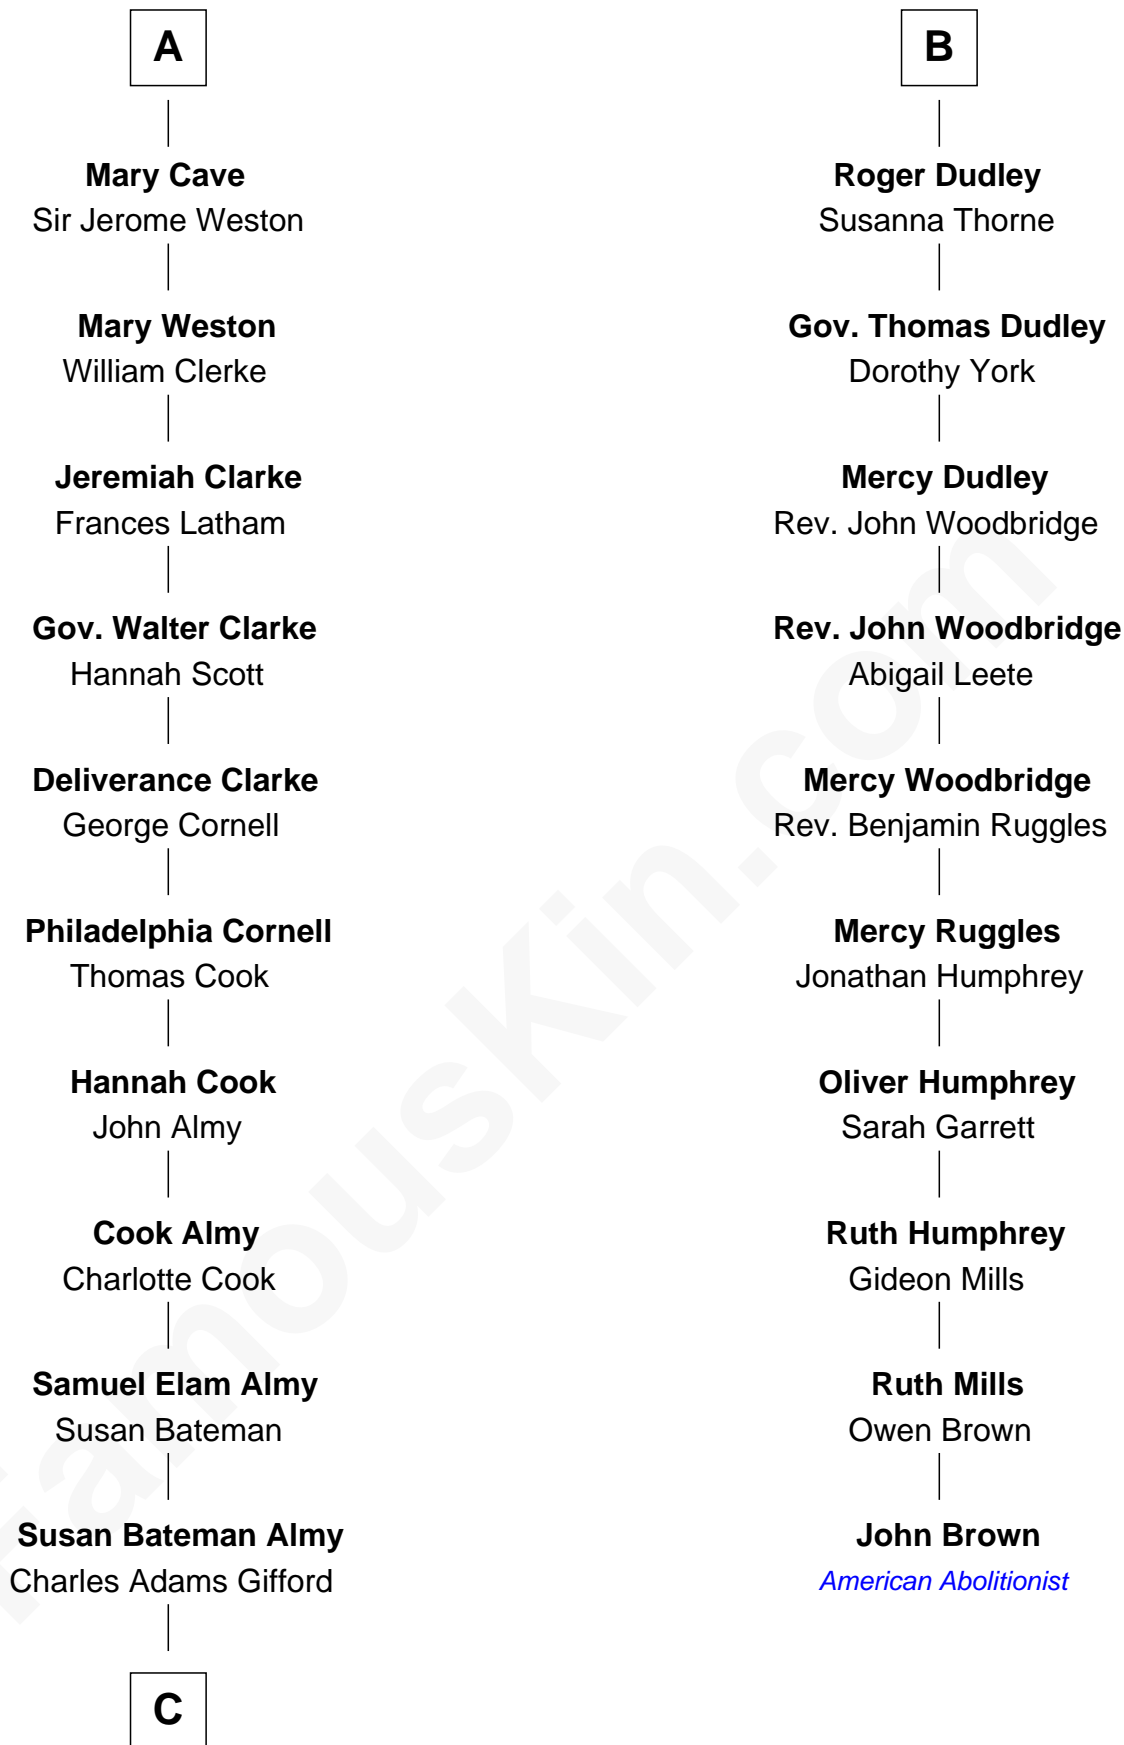

# FamousKin.com Relationship Chart of

**Marilyn Monroe**

*Actress, Model, and Singer*

16th cousin 3 times removed of

**John Brown**

*American Abolitionist*

**Sir Reynold de Grey**

Eleanor le Strange

**C**

—  
**Frederick Almy Gifford**  
Elizabeth Easton Tennant

—  
**Charles Stanley Gifford**  
Gladys Pearl Monroe

—  
**Marilyn Monroe**  
*Actress, Model, and Singer*

FamousKin.com