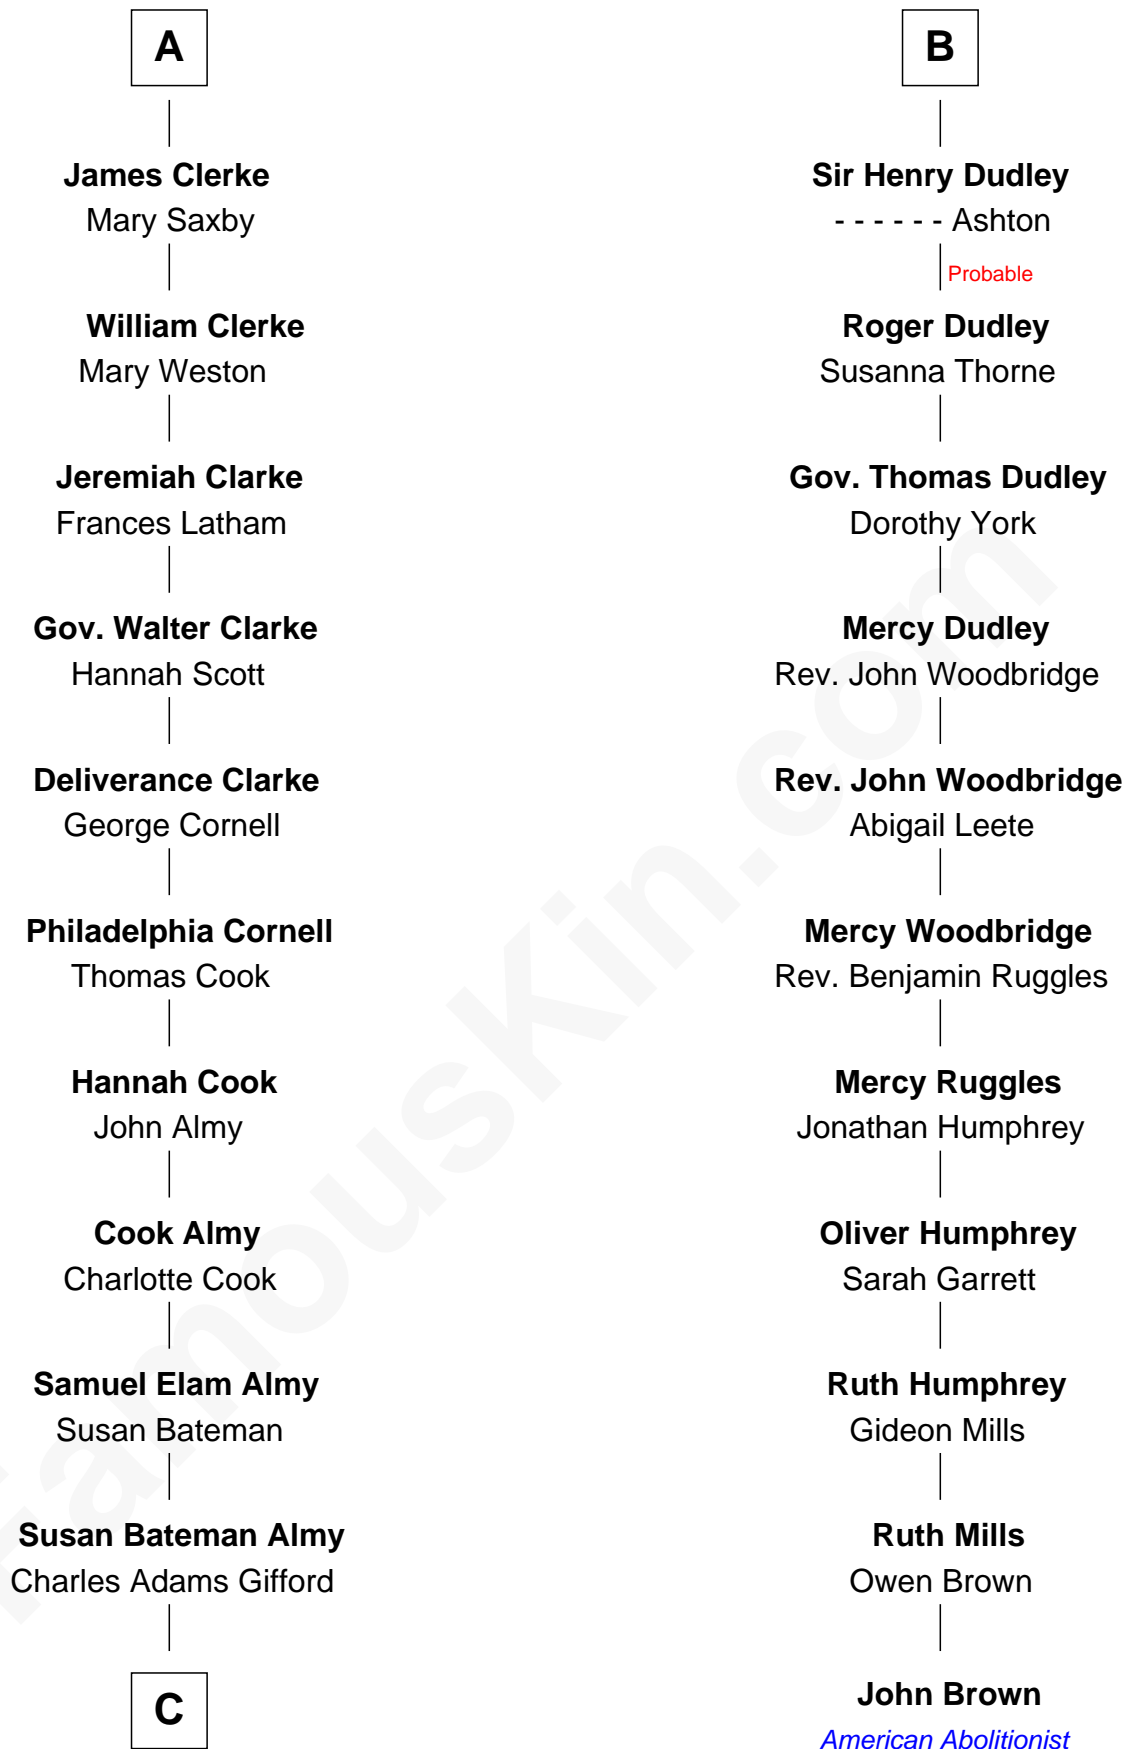

# FamousKin.com Relationship Chart of

**Marilyn Monroe**

*Actress, Model, and Singer*

17th cousin 2 times removed of

**John Brown**

*American Abolitionist*

**Sir William de Ros**  
Margery de Badlesmere

**C**

**Frederick Almy Gifford**  
Elizabeth Easton Tennant

**Charles Stanley Gifford**  
Gladys Pearl Monroe

**Marilyn Monroe**  
*Actress, Model, and Singer*

FamousKin.com