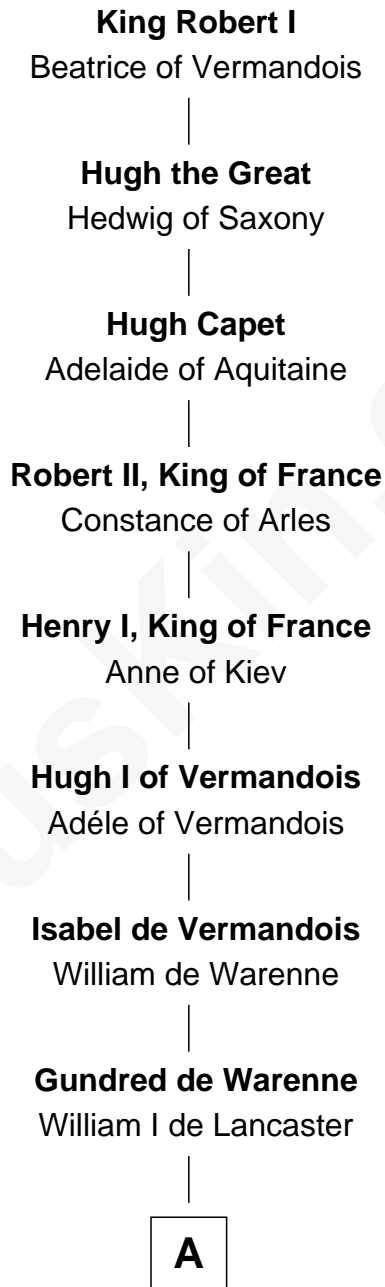

# FamousKin.com Relationship Chart of

**Marilyn Monroe**

*Actress, Model, and Singer*

29th Great-granddaughter of

**King Robert I**

*King of France*

**A**

**William II de Lancaster**

Hawise de Stuteville

**Hawise de Lancaster**

Gilbert FitzRoger

**Hawise de Lancaster**

Peter II de Brus

**Agnes de Brus**

Walter de Fauconberge

**Anice de Fauconberge**