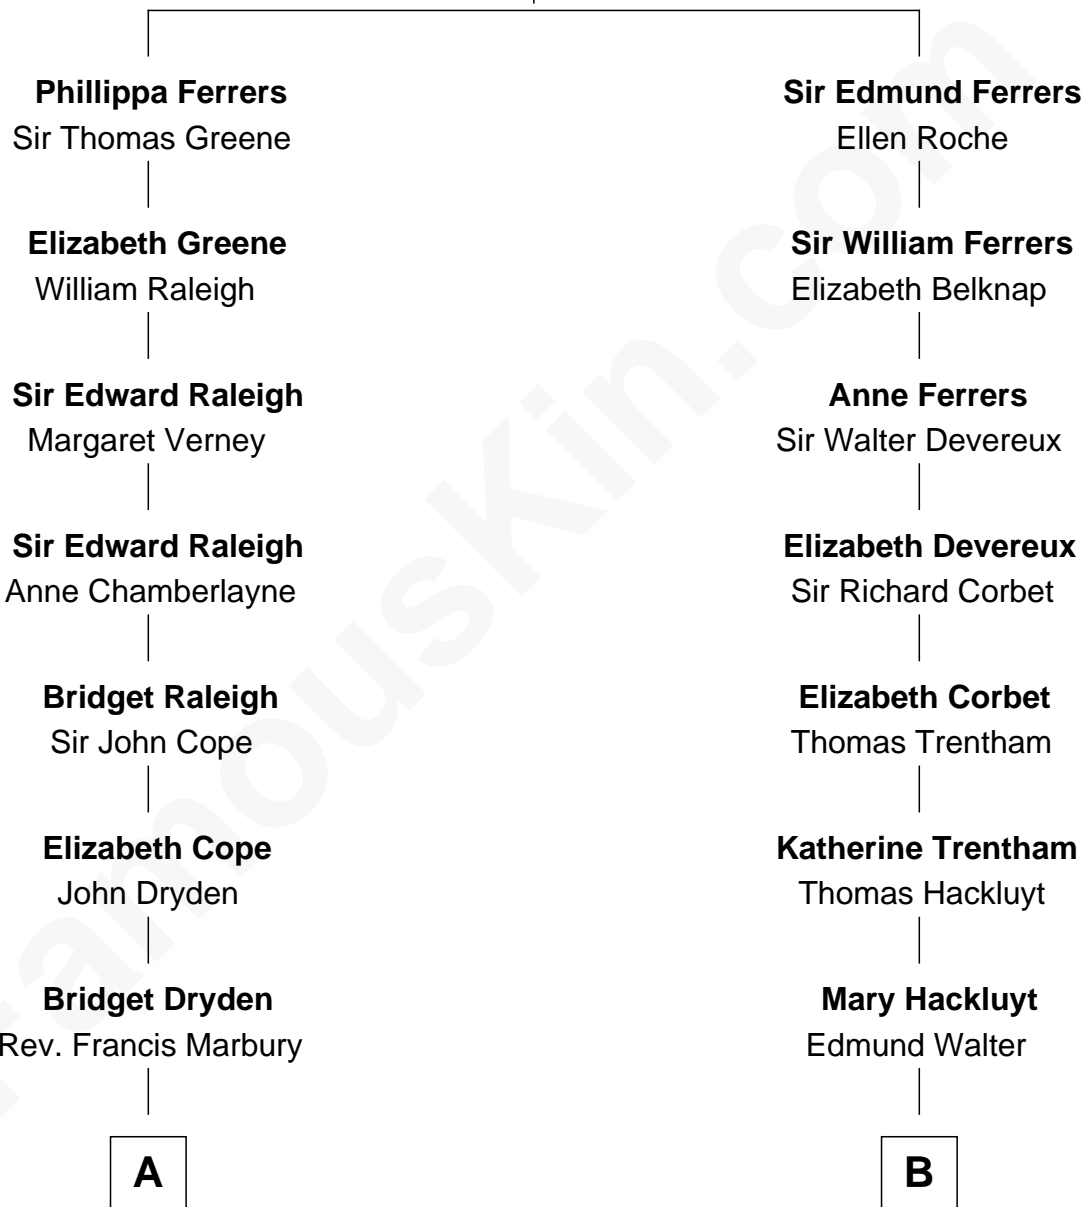

FamousKin.com Relationship Chart of

Marilyn Monroe

Actress, Model, and Singer

17th cousin 2 times removed of

Paget Brewster

TV Actress

Robert de Ferrers
Margaret Despencer

C

George Washington Wales Brewster

Joan Ryerson

Galen Brewster

Hathaway Tew

Paget Brewster

TV Actress

FamousKin.com