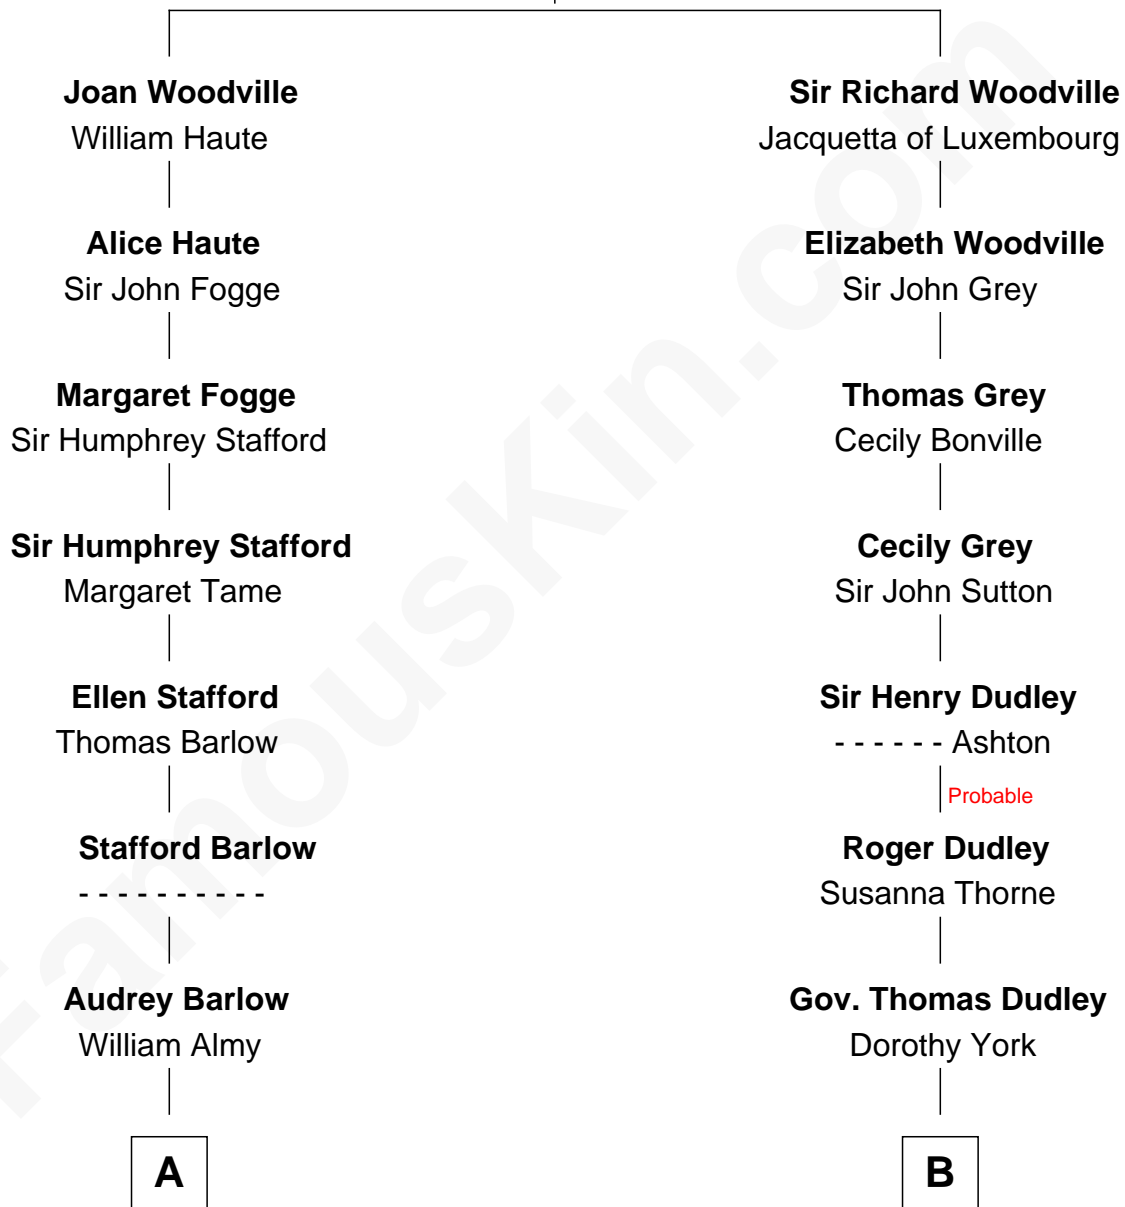

FamousKin.com Relationship Chart of

Marilyn Monroe

Actress, Model, and Singer

15th cousin 4 times removed of

Paget Brewster

TV Actress

Richard Woodville

Joan Bedlisgate

C

Joan Ryerson

George Washington Wales Brewster

Galen Brewster

Hathaway Tew

Paget Brewster

TV Actress

FamousKin.com