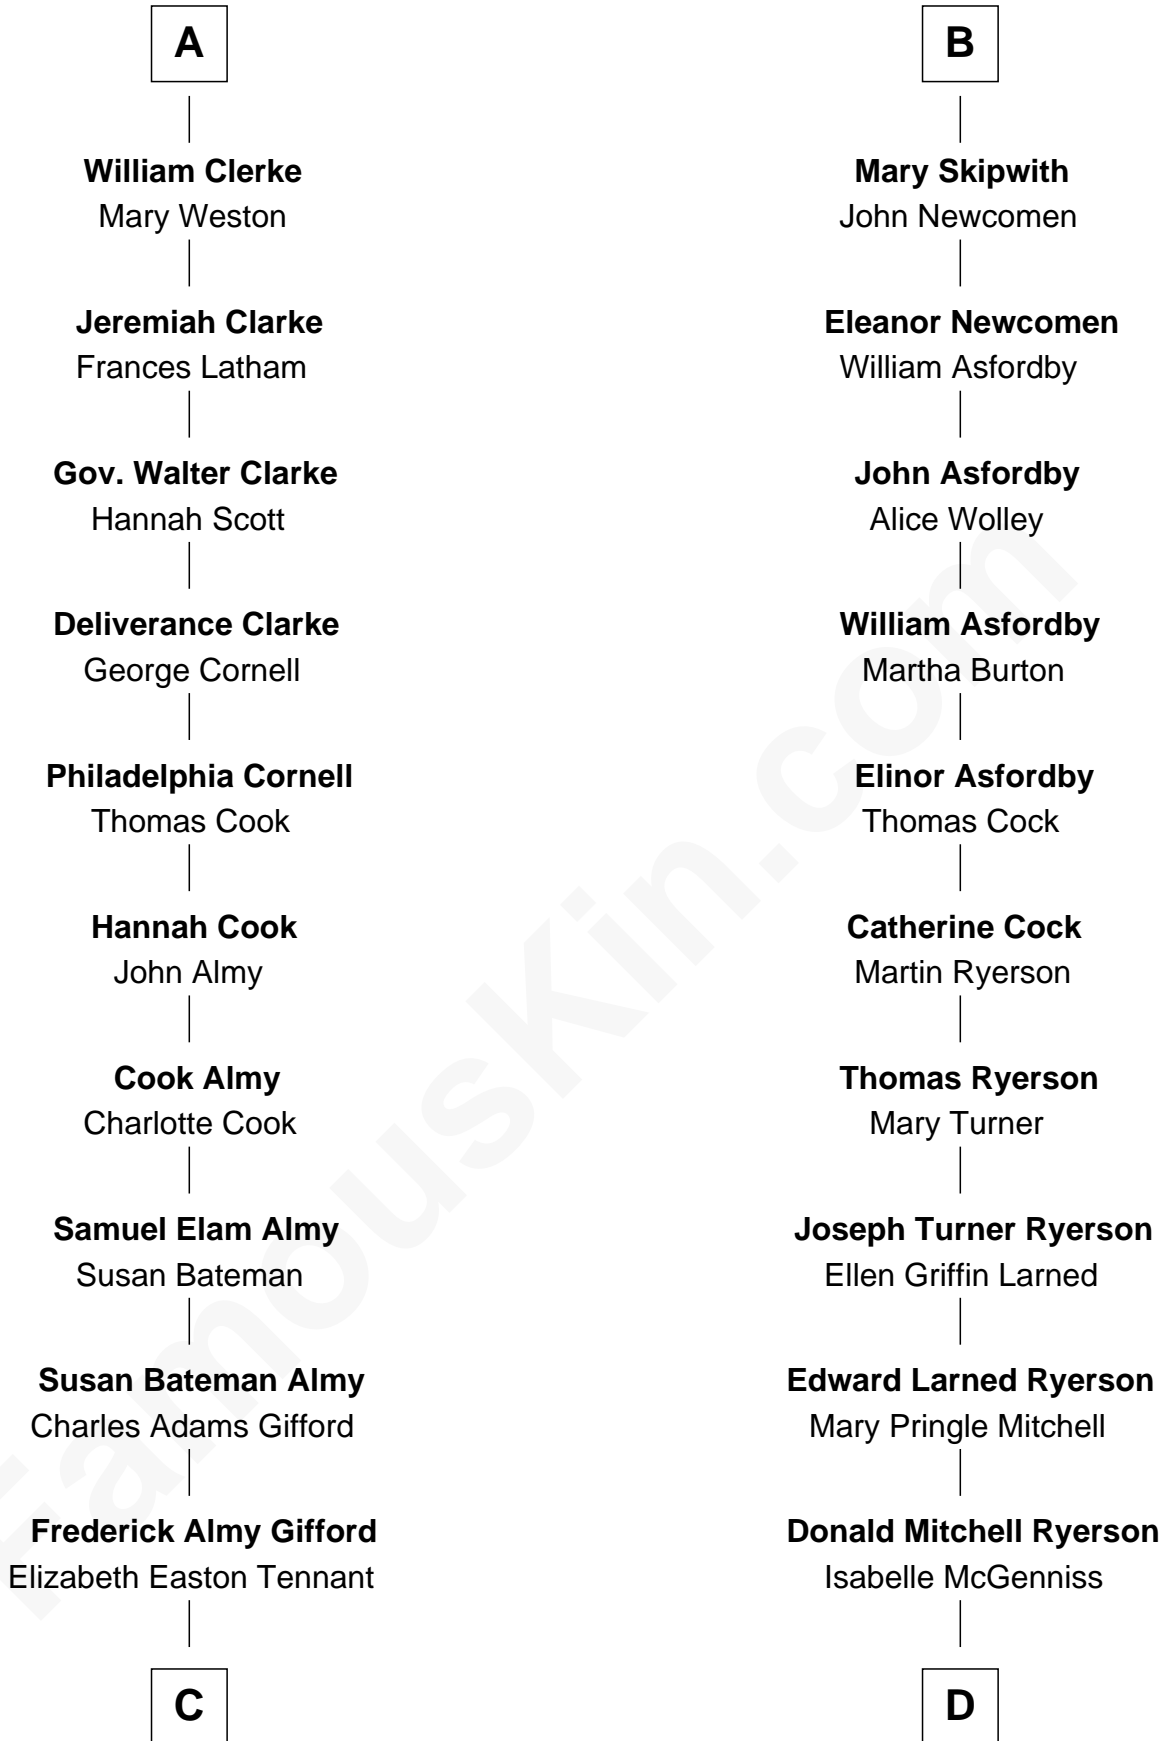

FamousKin.com Relationship Chart of

Marilyn Monroe

Actress, Model, and Singer

18th cousin 1 time removed of

Paget Brewster

TV Actress

John de Welles

Maud de Roos

Eleanor de Mowbray

Eudo de Welles

Maud de Greystoke

Sir Lionel de Welles

Joan de Waterton

Margaret de Welles

Sir Thomas Dymoke

Sir Lionel Dymoke

Joanna Griffith

Alice Dymoke

Sir William Skipwith

John Skipwith

Eleanor Kingston

B

C

Charles Stanley Gifford

Gladys Pearl Monroe

Marilyn Monroe

Actress, Model, and Singer

D

Joan Ryerson

George Washington Wales Brewster

Galen Brewster

Hathaway Tew