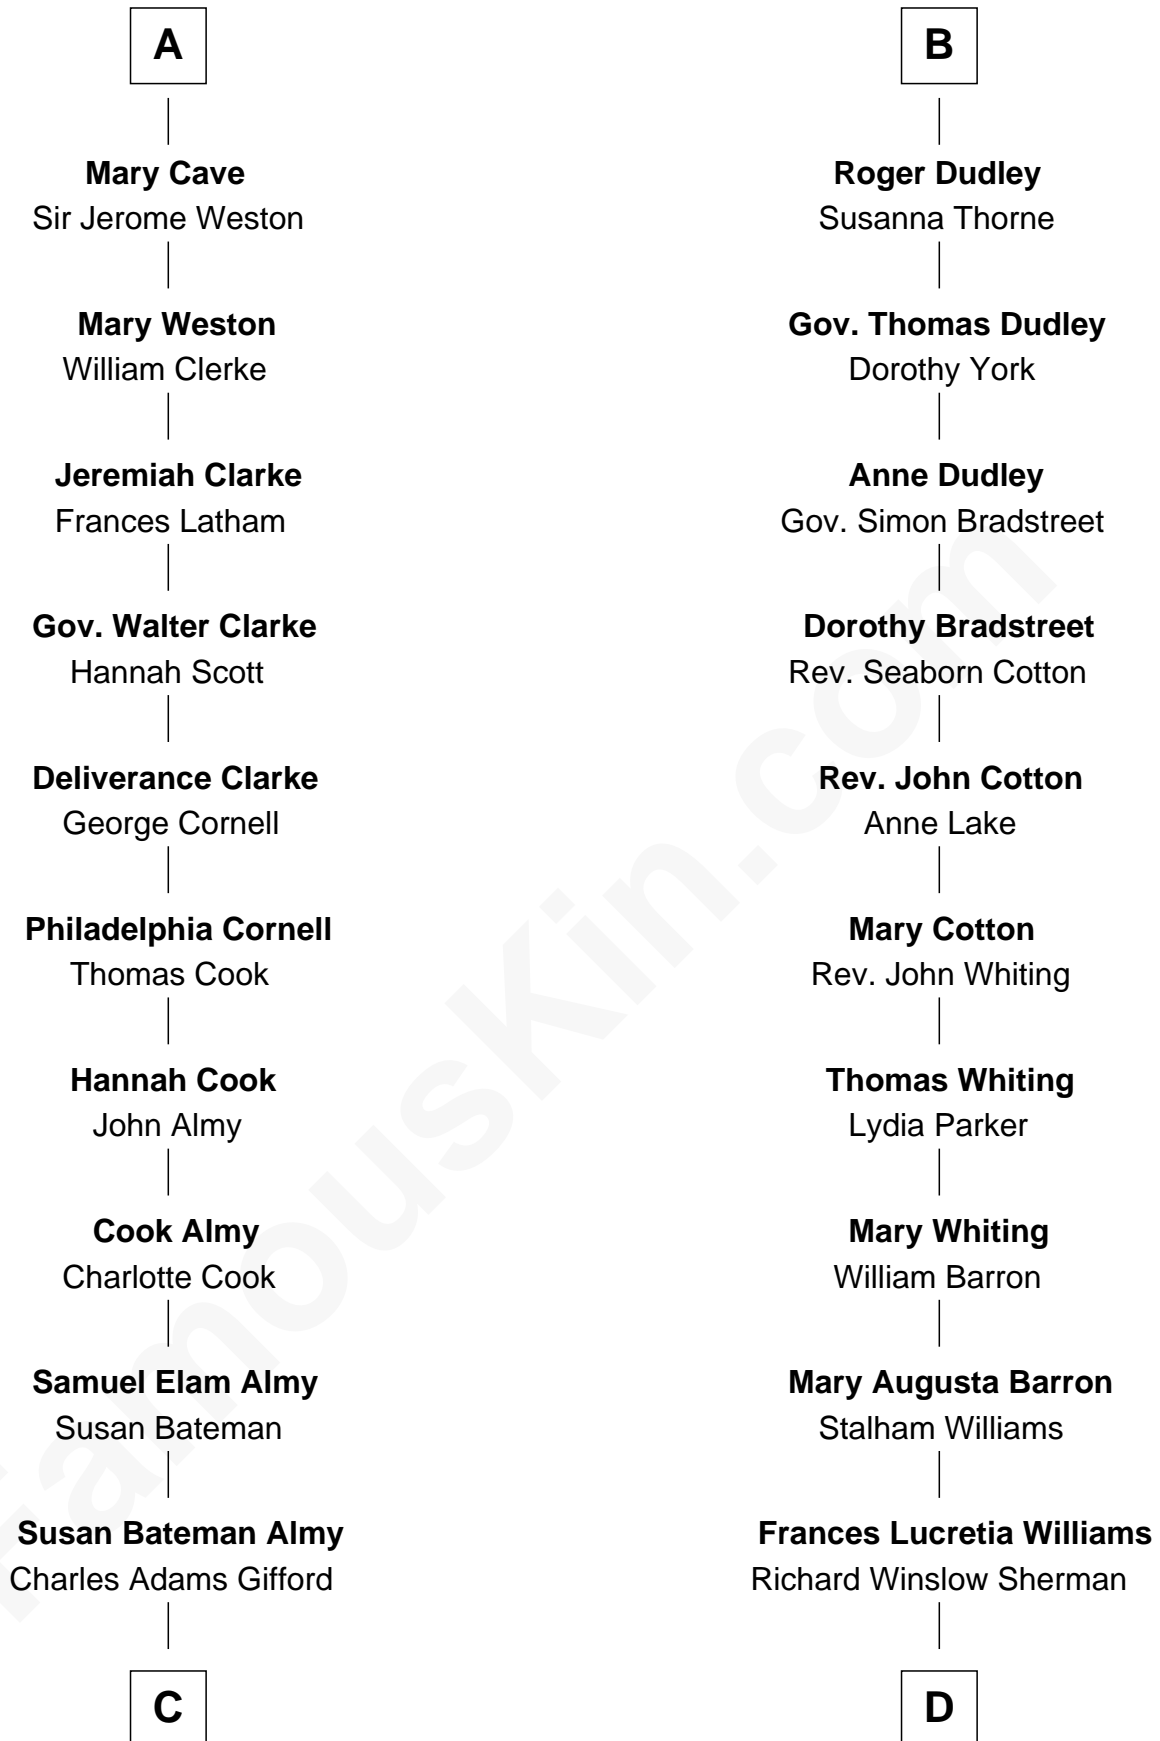

FamousKin.com Relationship Chart of

Marilyn Monroe

Actress, Model, and Singer

18th cousin 1 time removed of

James Sherman

27th U.S. Vice-President

Sir Reynold de Grey

Eleanor le Strange

C

Frederick Almy Gifford
Elizabeth Easton Tennant

Charles Stanley Gifford
Gladys Pearl Monroe

Marilyn Monroe
Actress, Model, and Singer

D

Mary Frances Sherman
Richard Updike Sherman

James Sherman
27th U.S. Vice-President