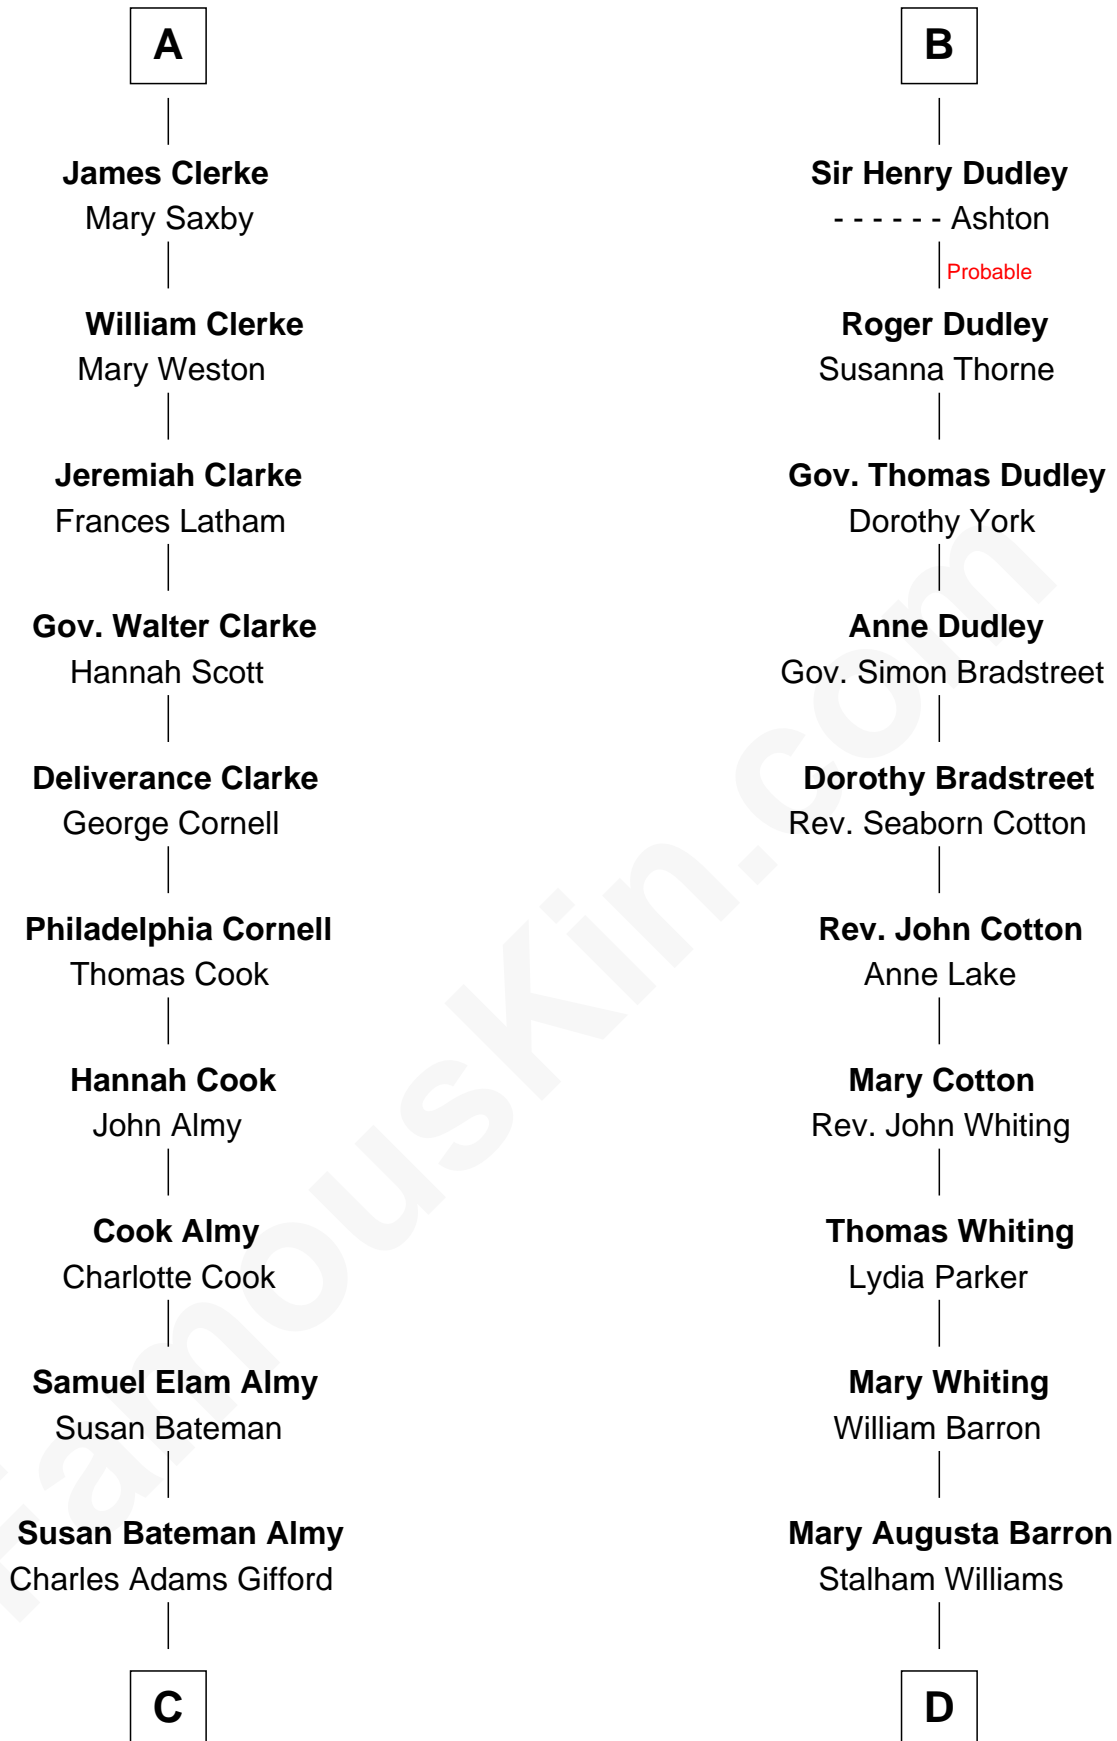

FamousKin.com Relationship Chart of

Marilyn Monroe

Actress, Model, and Singer

19th cousin of

James Sherman

27th U.S. Vice-President

Sir William de Ros
Margery de Badlesmere

C

Frederick Almy Gifford
Elizabeth Easton Tennant

Charles Stanley Gifford
Gladys Pearl Monroe

Marilyn Monroe
Actress, Model, and Singer

D

Frances Lucretia Williams
Richard Winslow Sherman

Mary Frances Sherman
Richard Updike Sherman