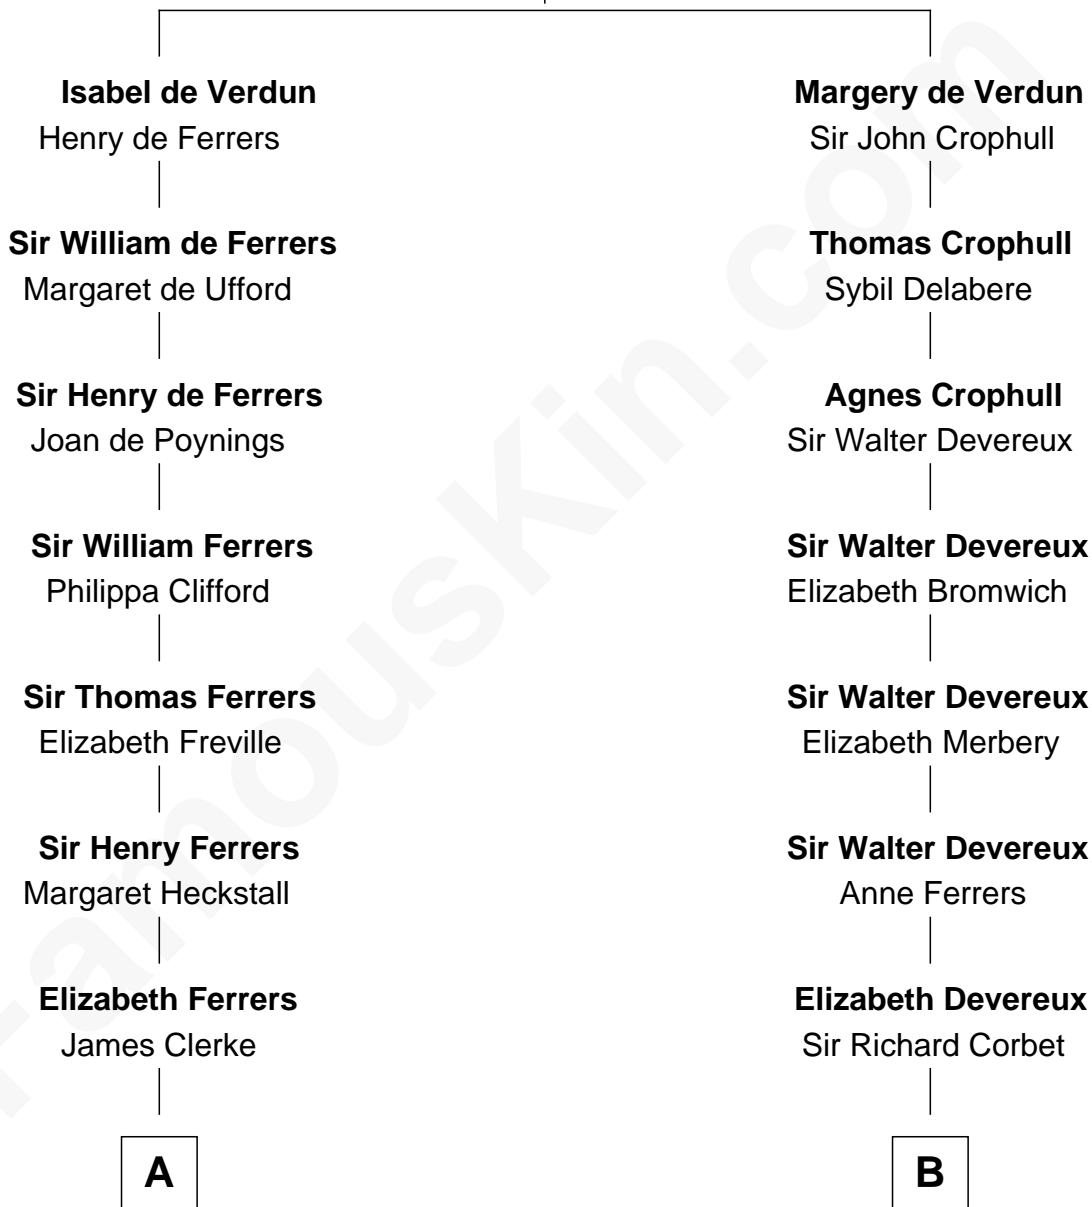

FamousKin.com

Relationship Chart of

Marilyn Monroe

Actress, Model, and Singer

20th cousin 1 time removed of

John Foster Dulles

52nd U.S. Secretary of State

Sir Thebaud de Verdun

with wife
Elizabeth de Clare

with wife
Maud Mortimer

C

Susan Bateman Almy
Charles Adams Gifford

Frederick Almy Gifford
Elizabeth Easton Tennant

Charles Stanley Gifford
Gladys Pearl Monroe

Marilyn Monroe
Actress, Model, and Singer