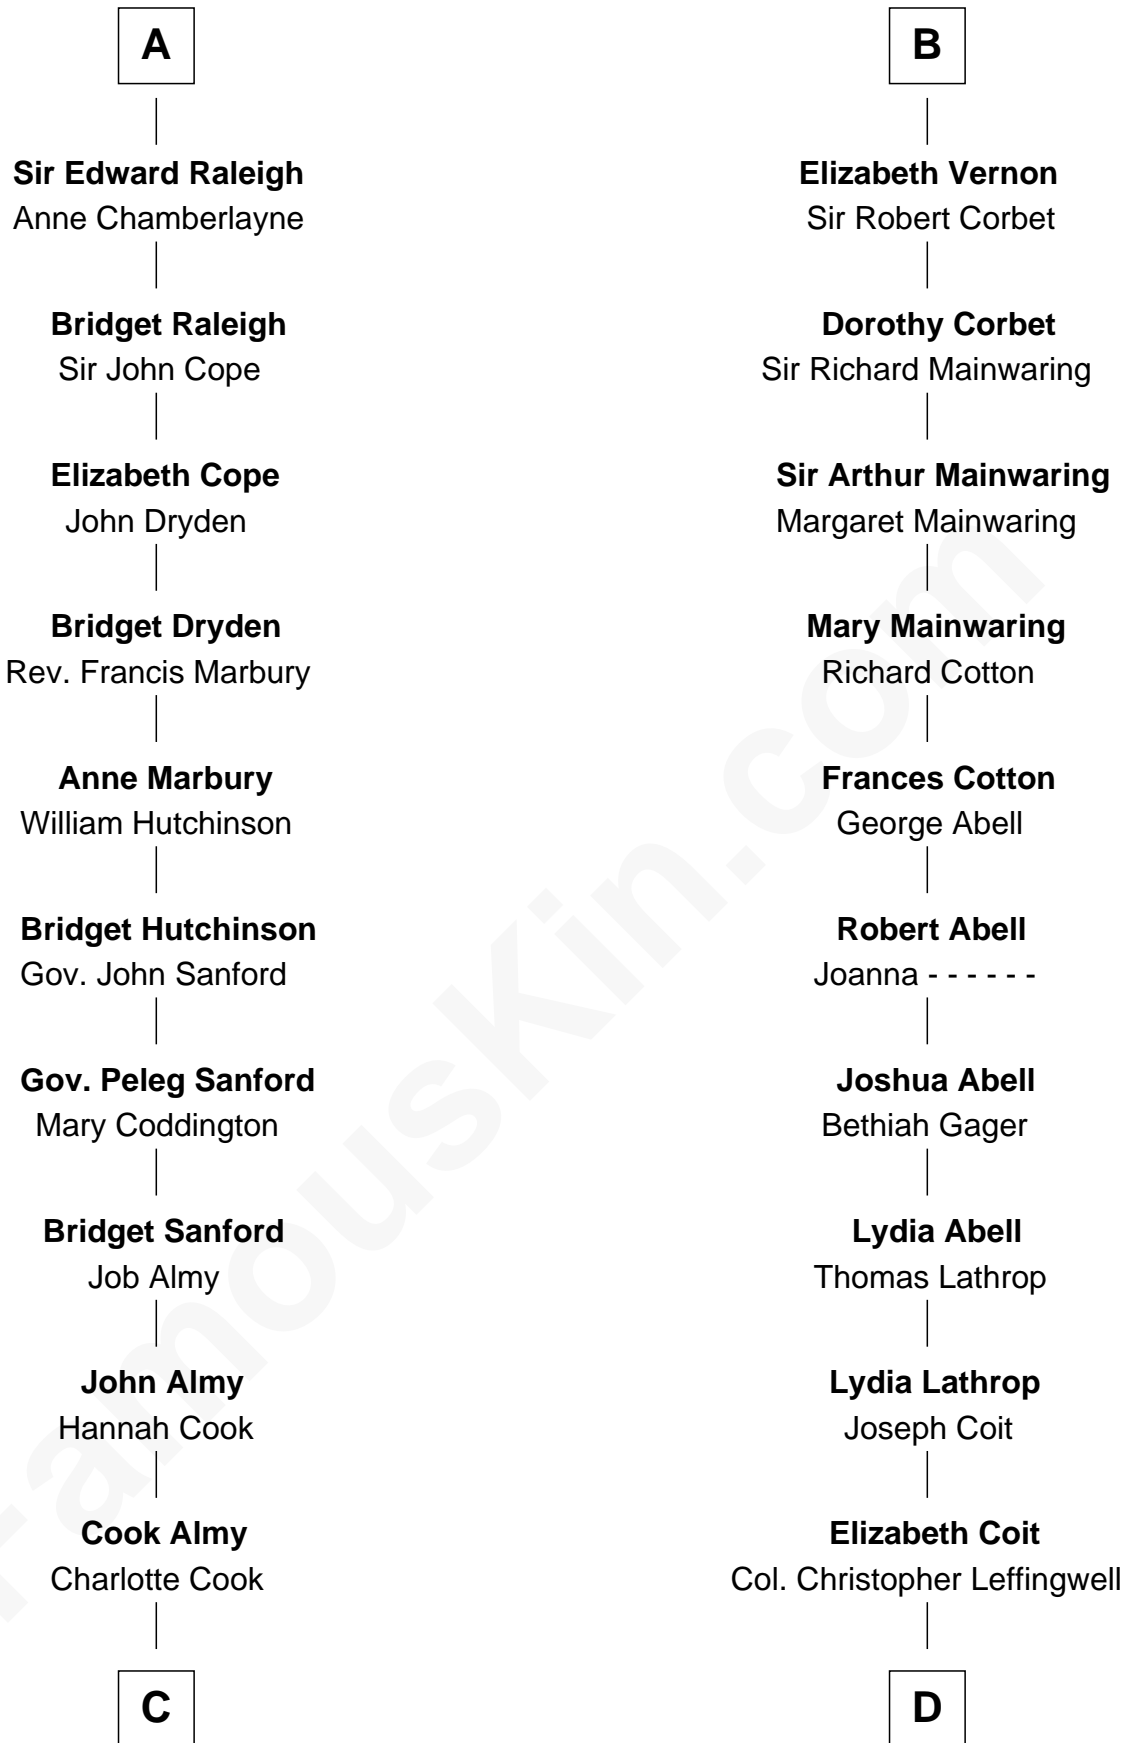

FamousKin.com Relationship Chart of

Marilyn Monroe

Actress, Model, and Singer

21st cousin of

John Foster Dulles

52nd U.S. Secretary of State

Richard Fitzalan

Alice de Saluzzo

Alice de Warenne

Richard Fitzalan

Eleanor Plantagenet

Sir Richard Fitzalan

Elizabeth de Bohun

Joan Fitzalan

Sir William Beauchamp

Joan Beauchamp

James Butler

Elizabeth Butler

John Talbot

Ann Talbot

Sir Henry Vernon

B

C

Samuel Elam Almy

Susan Bateman

Susan Bateman Almy

Charles Adams Gifford

Frederick Almy Gifford

Elizabeth Easton Tennant

Charles Stanley Gifford

Gladys Pearl Monroe

Marilyn Monroe