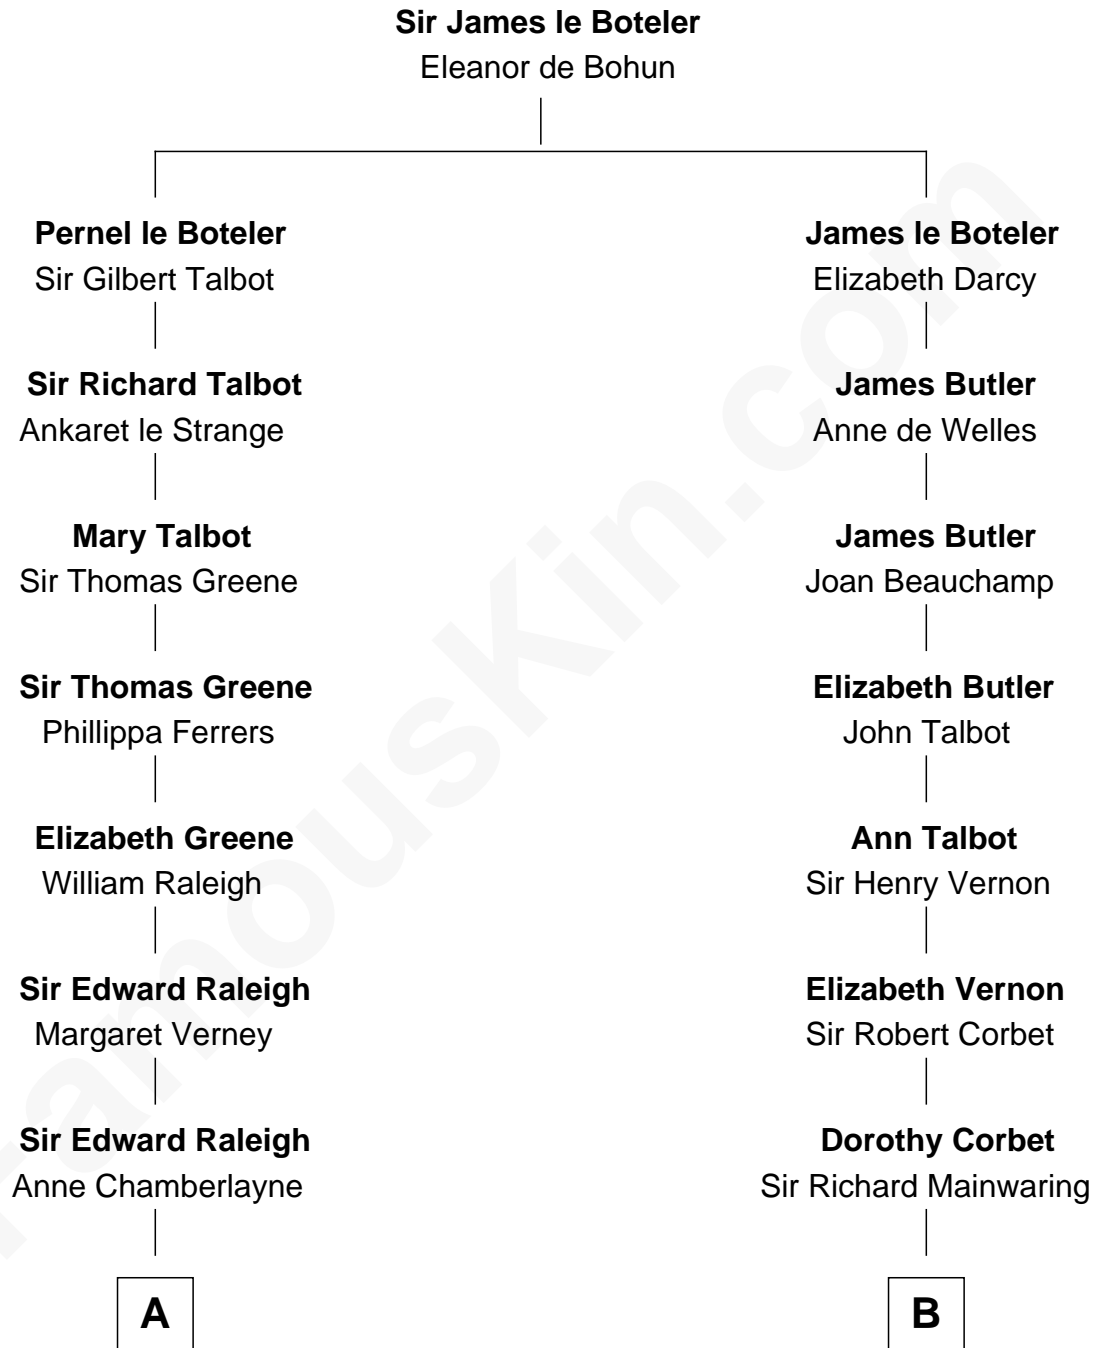

FamousKin.com

Relationship Chart of

Marilyn Monroe

Actress, Model, and Singer

19th cousin 1 time removed of

John Foster Dulles

52nd U.S. Secretary of State

C

Susan Bateman Almy
Charles Adams Gifford

Frederick Almy Gifford
Elizabeth Easton Tennant

Charles Stanley Gifford
Gladys Pearl Monroe

Marilyn Monroe
Actress, Model, and Singer

D

Harriet Lathrop Winslow
Rev. John Welsh Dulles