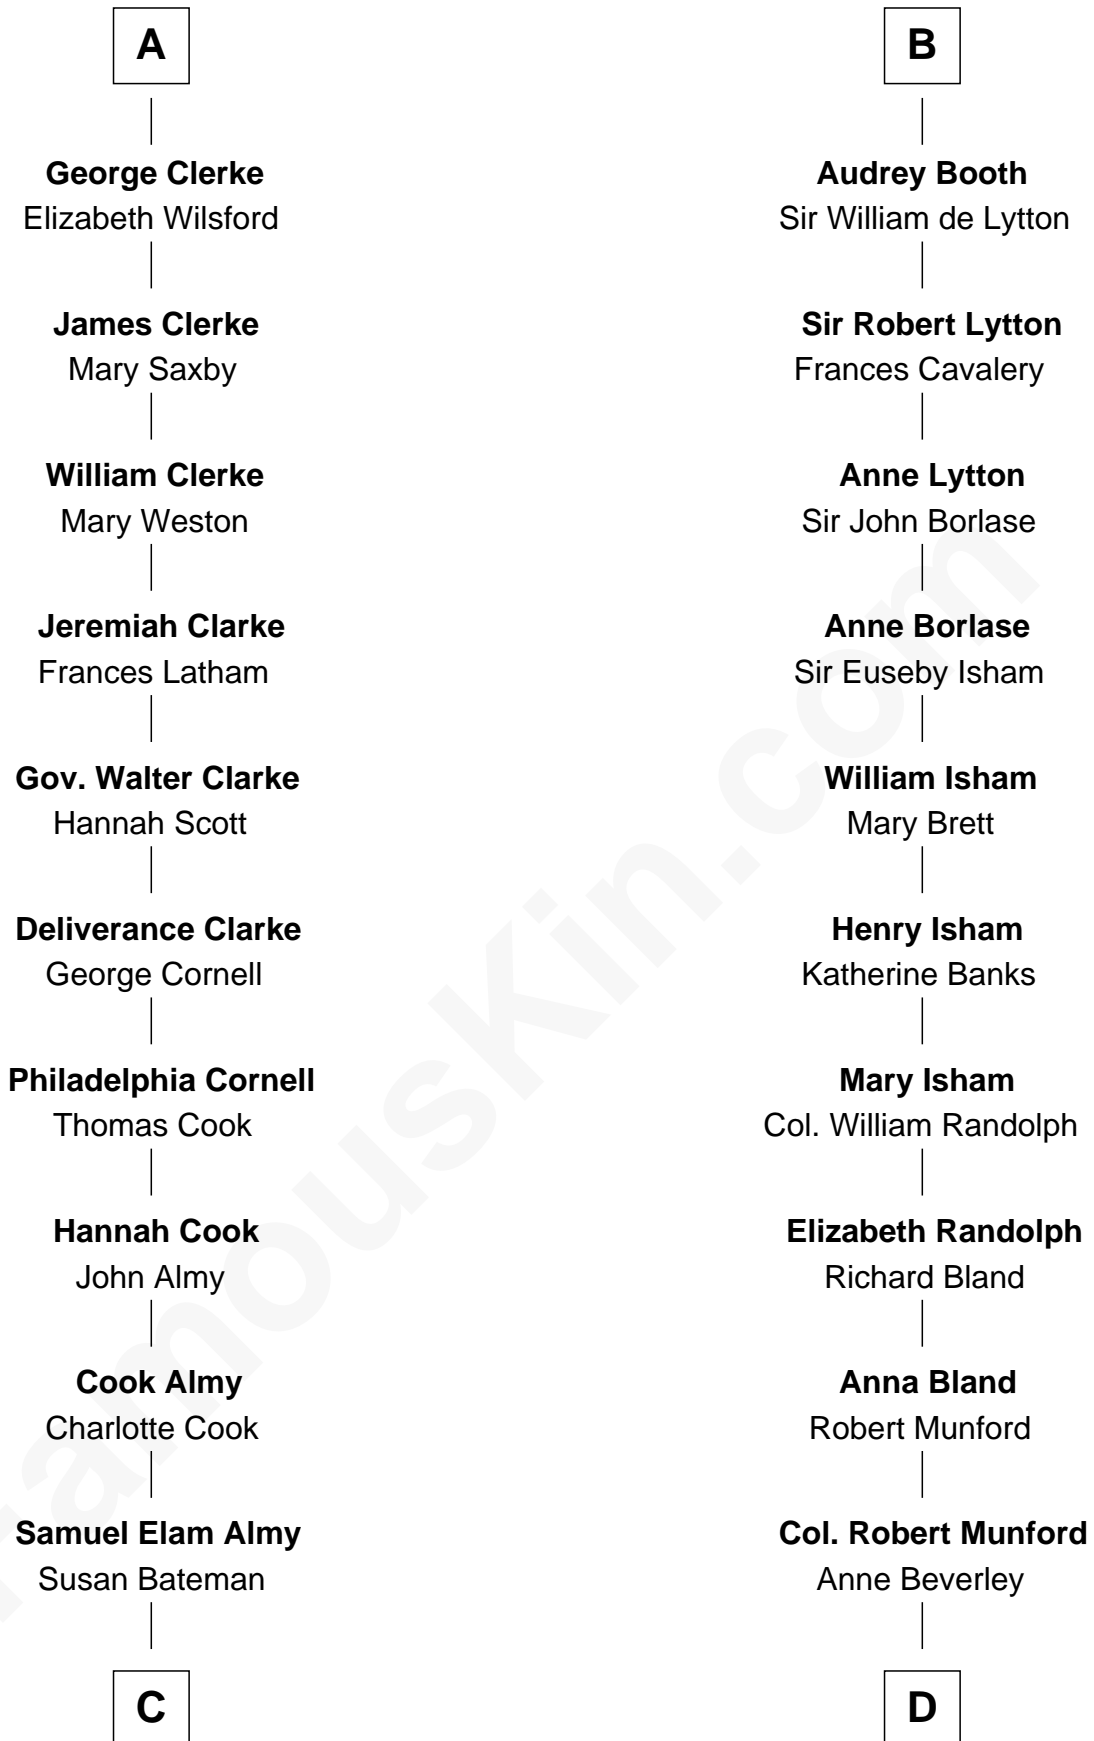

# FamousKin.com Relationship Chart of

**Marilyn Monroe**

*Actress, Model, and Singer*

20th cousin 1 time removed of

**Upton Sinclair**

*Pulitzer Prize Winning Novelist*

**William de Ros**  
Maude de Vaux

**Sir William de Ros**  
Margery de Badlesmere

**Maud de Roos**  
John de Welles

**Margery de Welles**  
Stephen le Scrope

**Maude le Scrope**  
Sir Baldwin Freville

**Elizabeth Freville**  
Sir Thomas Ferrers

**Sir Henry Ferrers**  
Margaret Heckstall

**Elizabeth Ferrers**  
James Clerke

**A**

**Agnes de Ros**  
Pain de Tibetot

**Sir John de Tibetot**  
Margaret de Badlesmere

**Sir Robert de Tibetot**  
Margaret Deincourt

**Elizabeth de Tibetot**  
Sir Philip le Despencer

**Margery Despencer**  
Sir Roger Wentworth

**Margaret Wentworth**  
Sir William Hopton

**Margaret Hopton**  
Sir Philip Booth

**B**

**C**

**Susan Bateman Almy**  
Charles Adams Gifford

**Frederick Almy Gifford**  
Elizabeth Easton Tennant