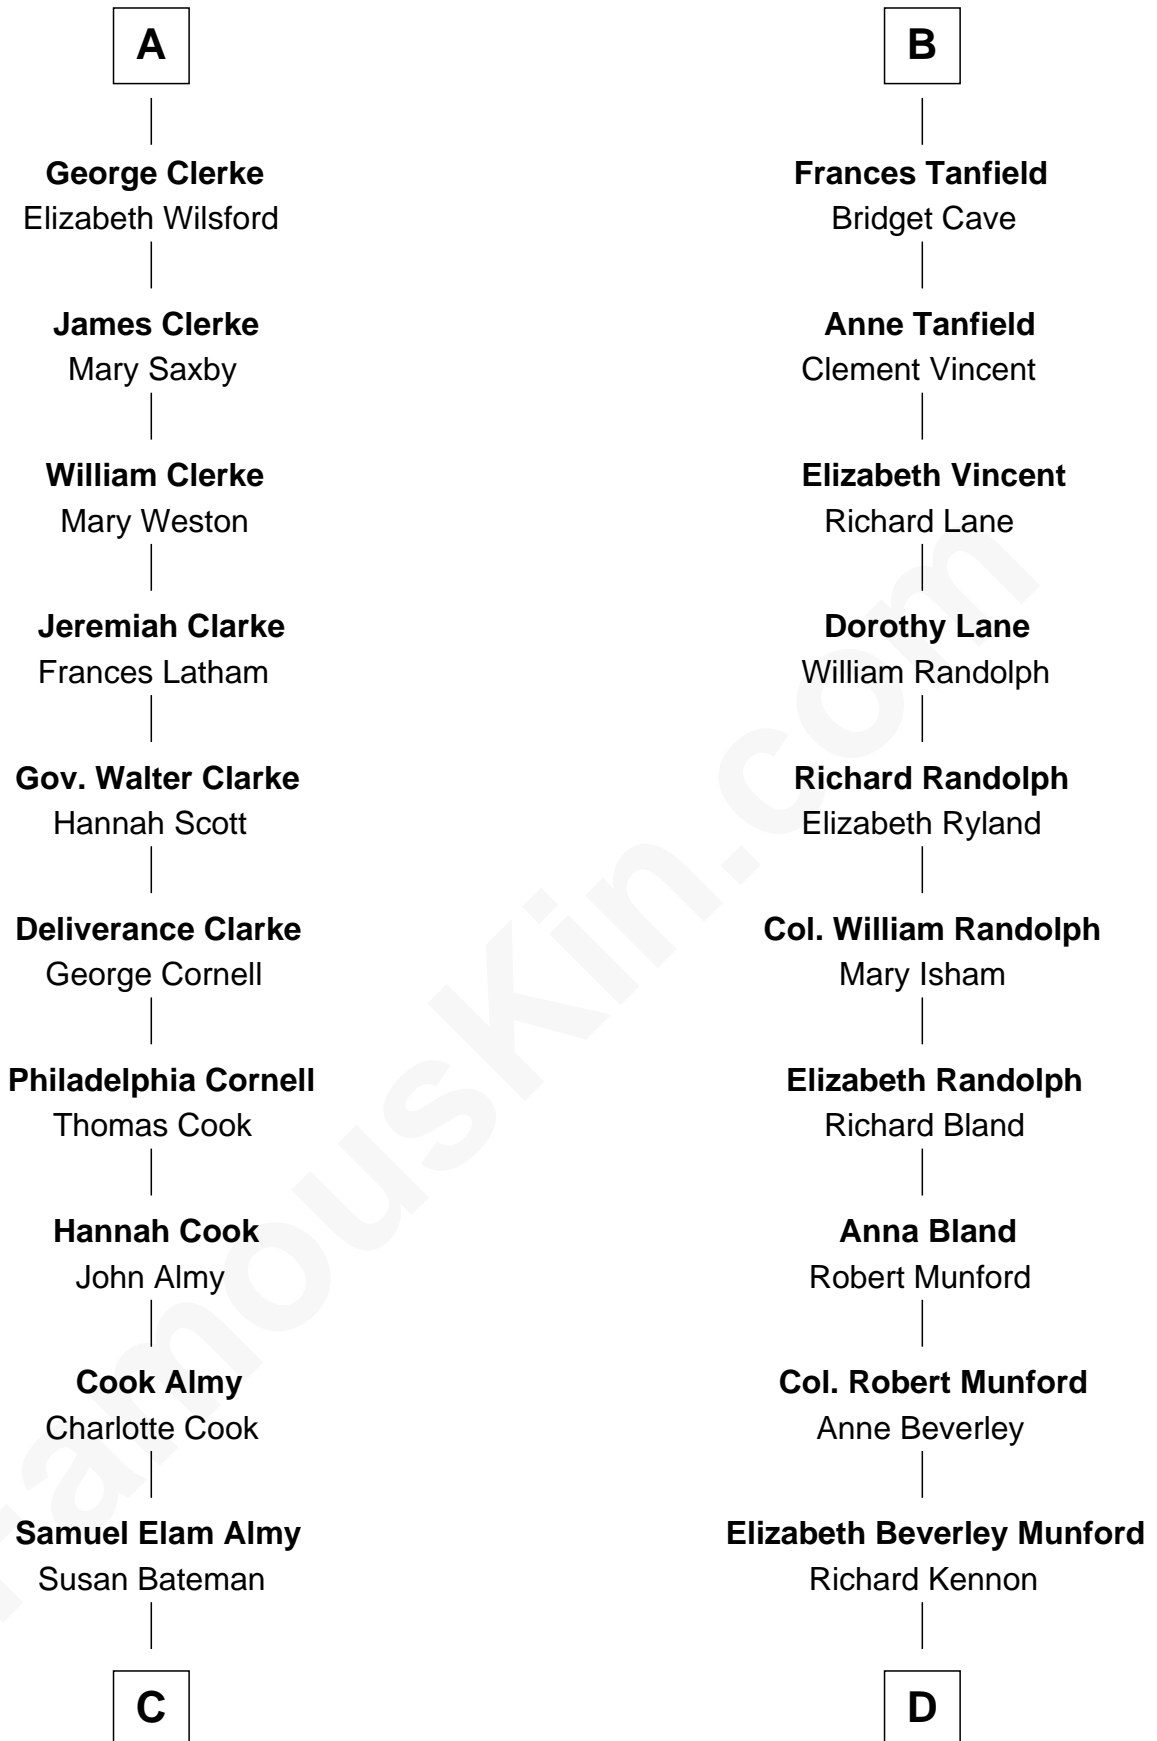

# FamousKin.com Relationship Chart of

**Marilyn Monroe**

*Actress, Model, and Singer*

20th cousin of

**Upton Sinclair**

*Pulitzer Prize Winning Novelist*

**Bartholomew de Badlesmere**

Margaret de Clare

Sir William de Bohun

**Elizabeth de Bohun**

Sir Richard Fitzalan

**Elizabeth Fitzalan**

Sir Thomas Mowbray

**Margaret Mowbray**

Sir Robert Howard

**Katherine Howard**

Sir Edward Neville

**Catherine Neville**

Robert Tanfield

**William Tanfield**

Elizabeth Stavely

**B**

**C**

**Susan Bateman Almy**  
Charles Adams Gifford

**Frederick Almy Gifford**  
Elizabeth Easton Tennant

**Charles Stanley Gifford**  
Gladys Pearl Monroe

**Marilyn Monroe**  
*Actress, Model, and Singer*

**D**

**Sarah Skipwith Kennon**  
Arthur Sinclair

**Arthur Sinclair**  
Lelia Imogen Dawley