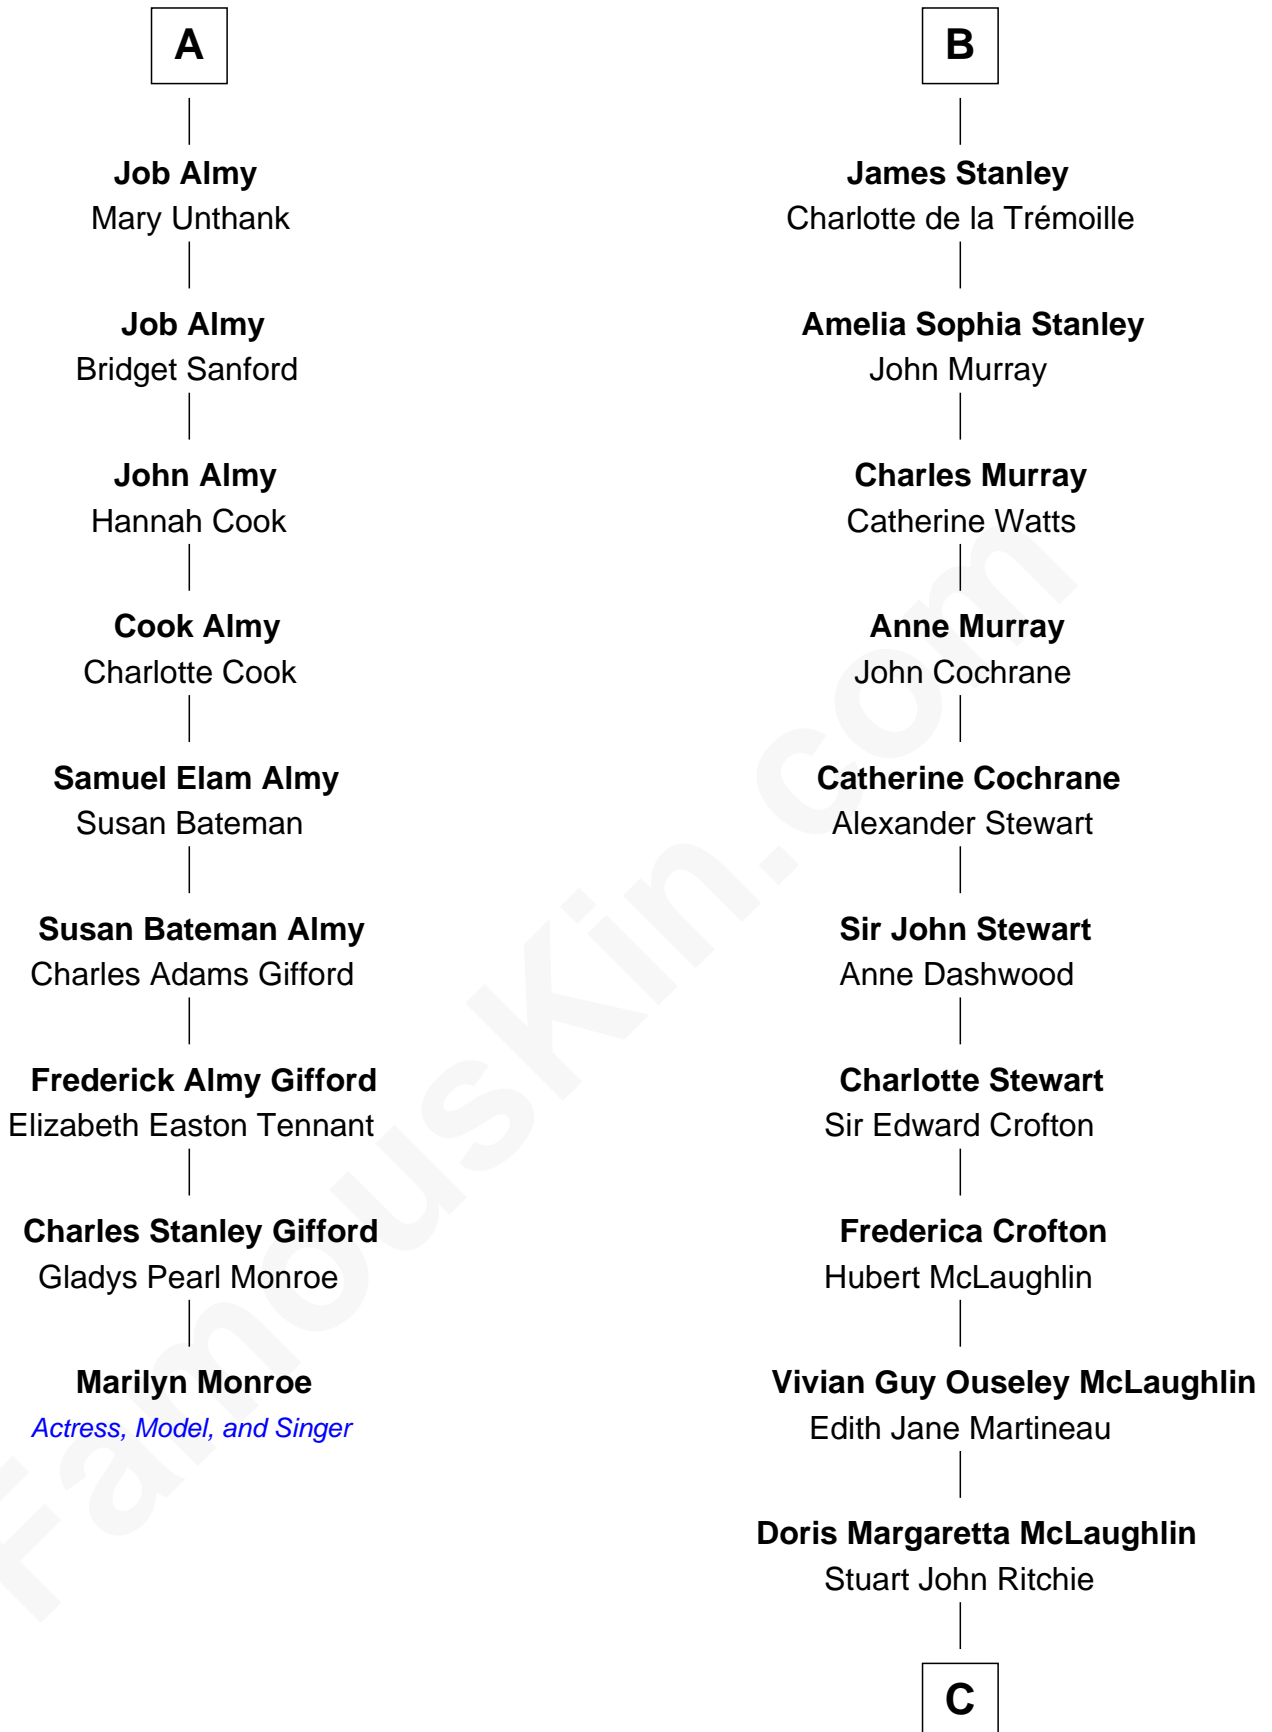

# FamousKin.com Relationship Chart of

**Marilyn Monroe**

*Actress, Model, and Singer*

15th cousin 3 times removed of

**Guy Ritchie**

*British Filmmaker*

C

**John Vivian Ritchie**  
Amber Mary Parkinson