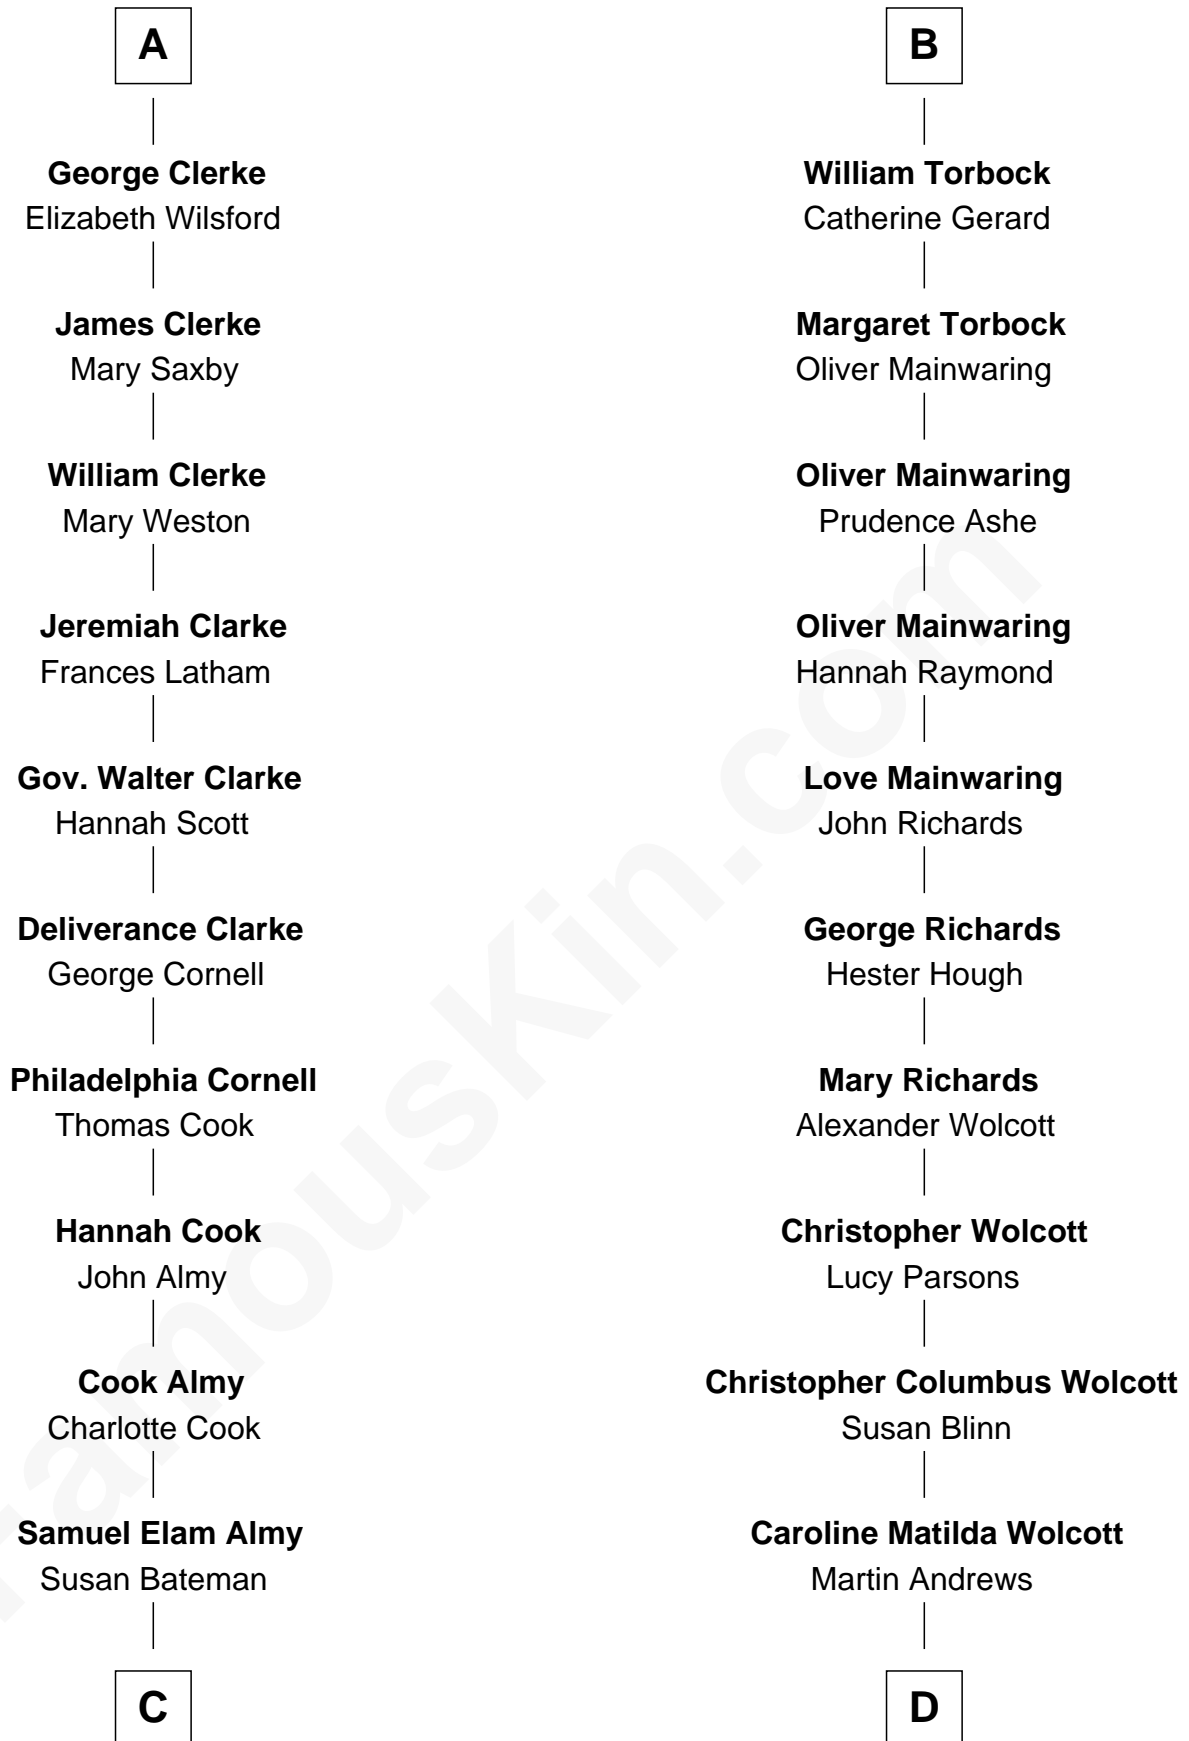

FamousKin.com

Relationship Chart of

Marilyn Monroe

Actress, Model, and Singer

18th cousin 2 times removed of

Buckminster Fuller

Author, Architect, and Inventor

Bartholomew de Badlesmere

Margaret de Clare

Margery de Badlesmere

Sir William de Ros

Maud de Roos

John de Welles

Margery de Welles

Stephen le Scrope

Maude le Scrope

Sir John Stanley

Elizabeth Weever

Margery Stanley

Sir William Torbock

Thomas Torbock

Elizabeth Moore

B

C

Susan Bateman Almy
Charles Adams Gifford

Frederick Almy Gifford
Elizabeth Easton Tennant

Charles Stanley Gifford
Gladys Pearl Monroe

Marilyn Monroe
Actress, Model, and Singer

D

Caroline Wolcott Andrews
Richard Buckminster Fuller