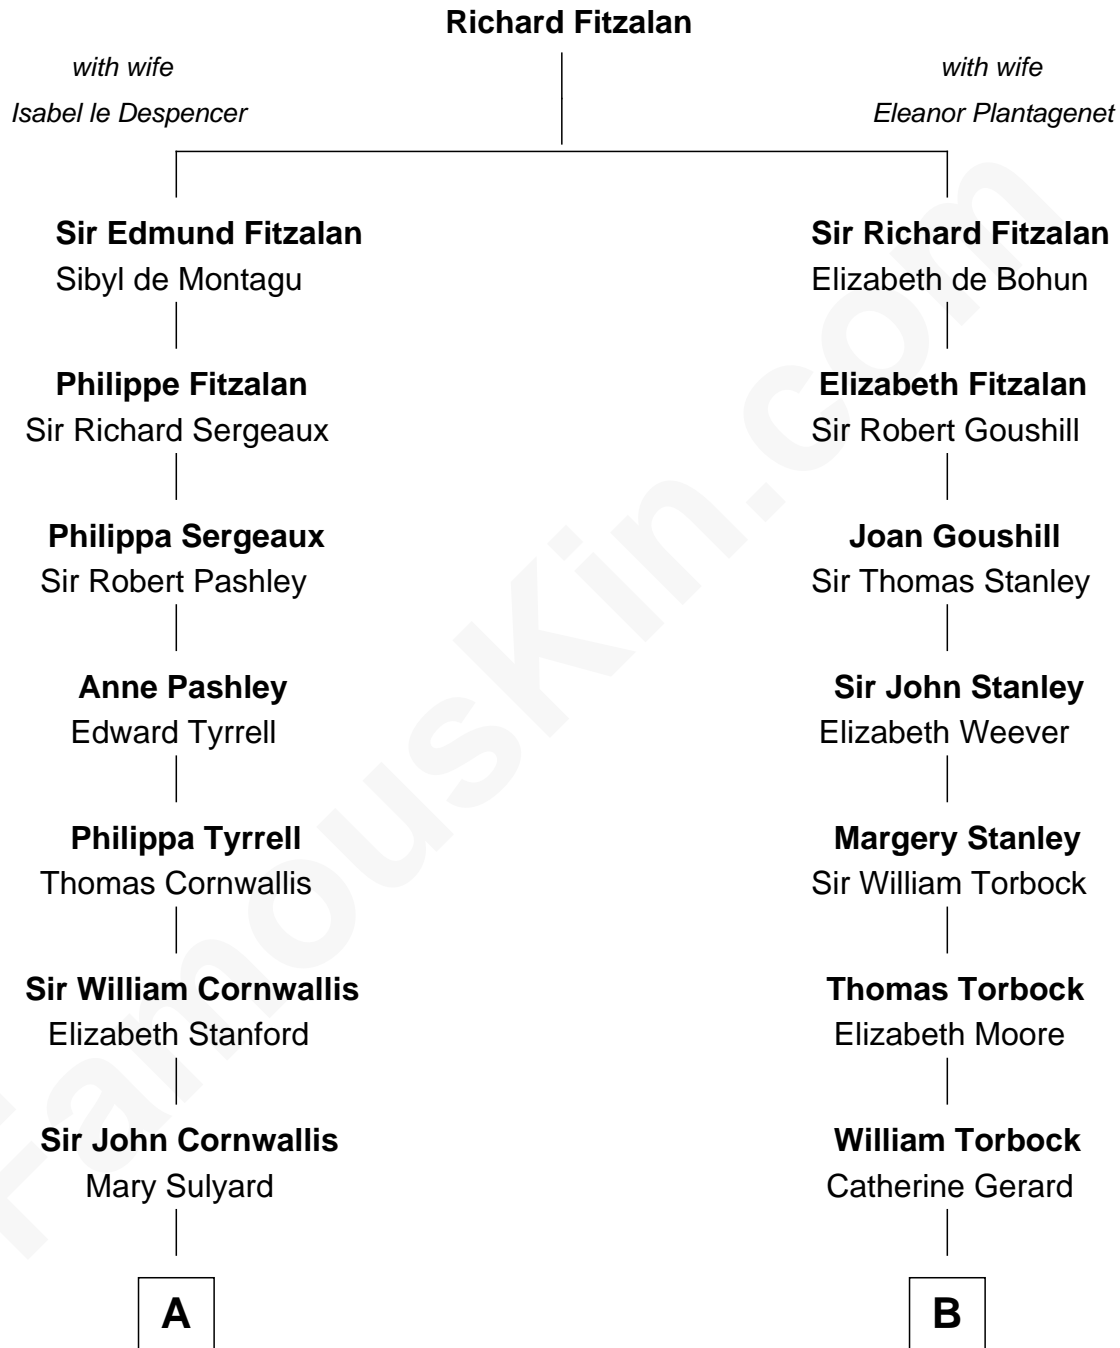

FamousKin.com

Relationship Chart of

Marilyn Monroe

Actress, Model, and Singer

17th cousin 3 times removed of

Buckminster Fuller

Author, Architect, and Inventor

C

—
Elizabeth Cutting Easton

William Congdon Tennant

—
Elizabeth Easton Tennant

Frederick Almy Gifford

—
Charles Stanley Gifford

Gladys Pearl Monroe

—
Marilyn Monroe

Actress, Model, and Singer