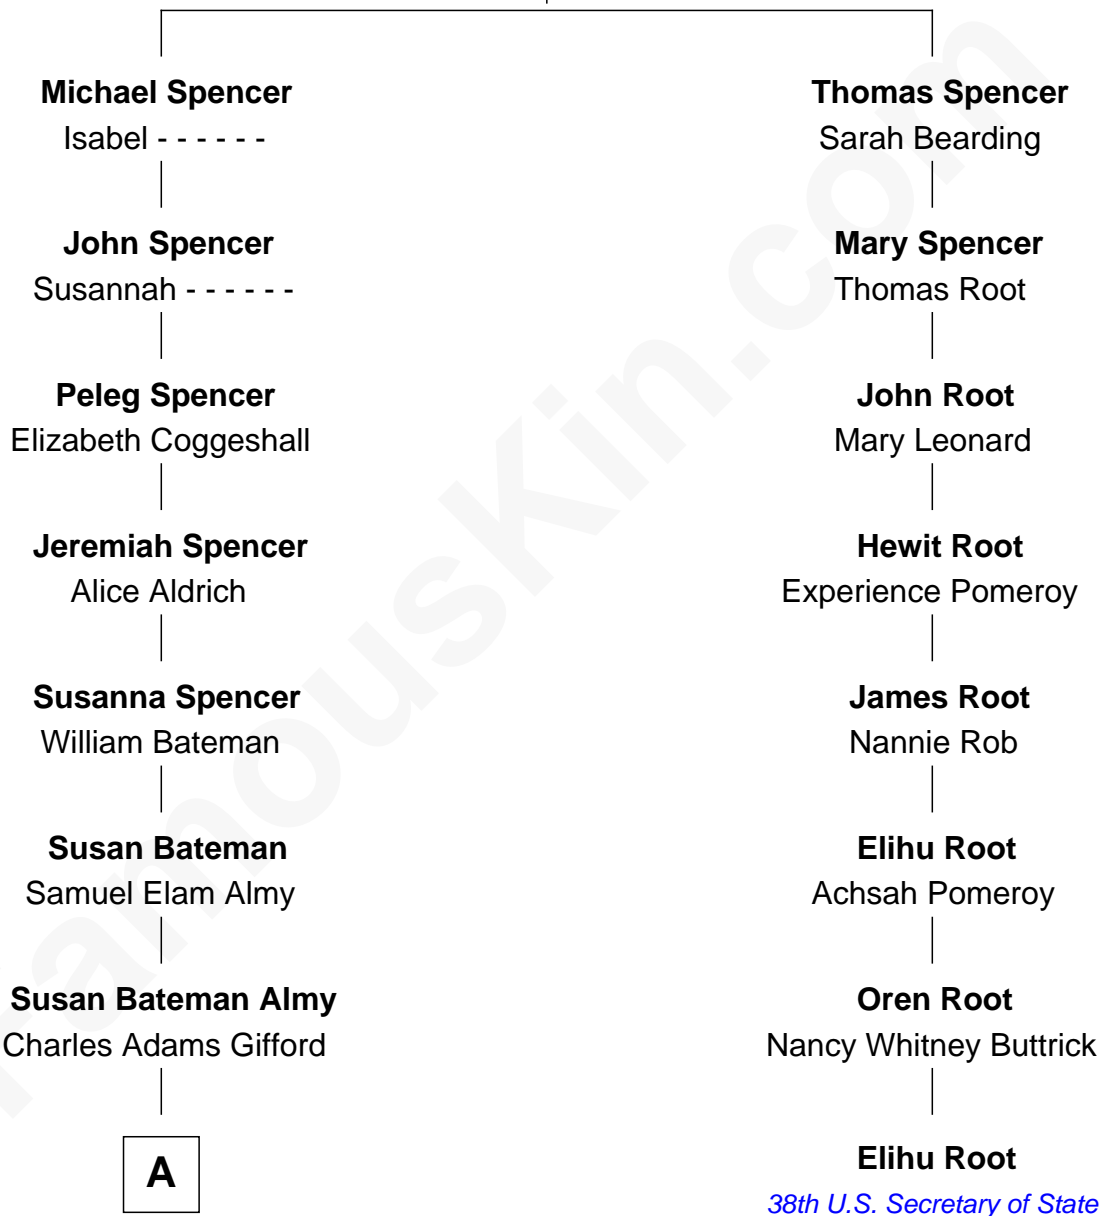

# FamousKin.com Relationship Chart of

**Marilyn Monroe**

*Actress, Model, and Singer*

7th cousin 2 times removed of

**Elihu Root**

*38th U.S. Secretary of State*

**Gerard Spencer**

Alice Whitbread

A

Frederick Almy Gifford  
Elizabeth Easton Tennant

Charles Stanley Gifford  
Gladys Pearl Monroe

Marilyn Monroe  
*Actress, Model, and Singer*

FamousKin.com