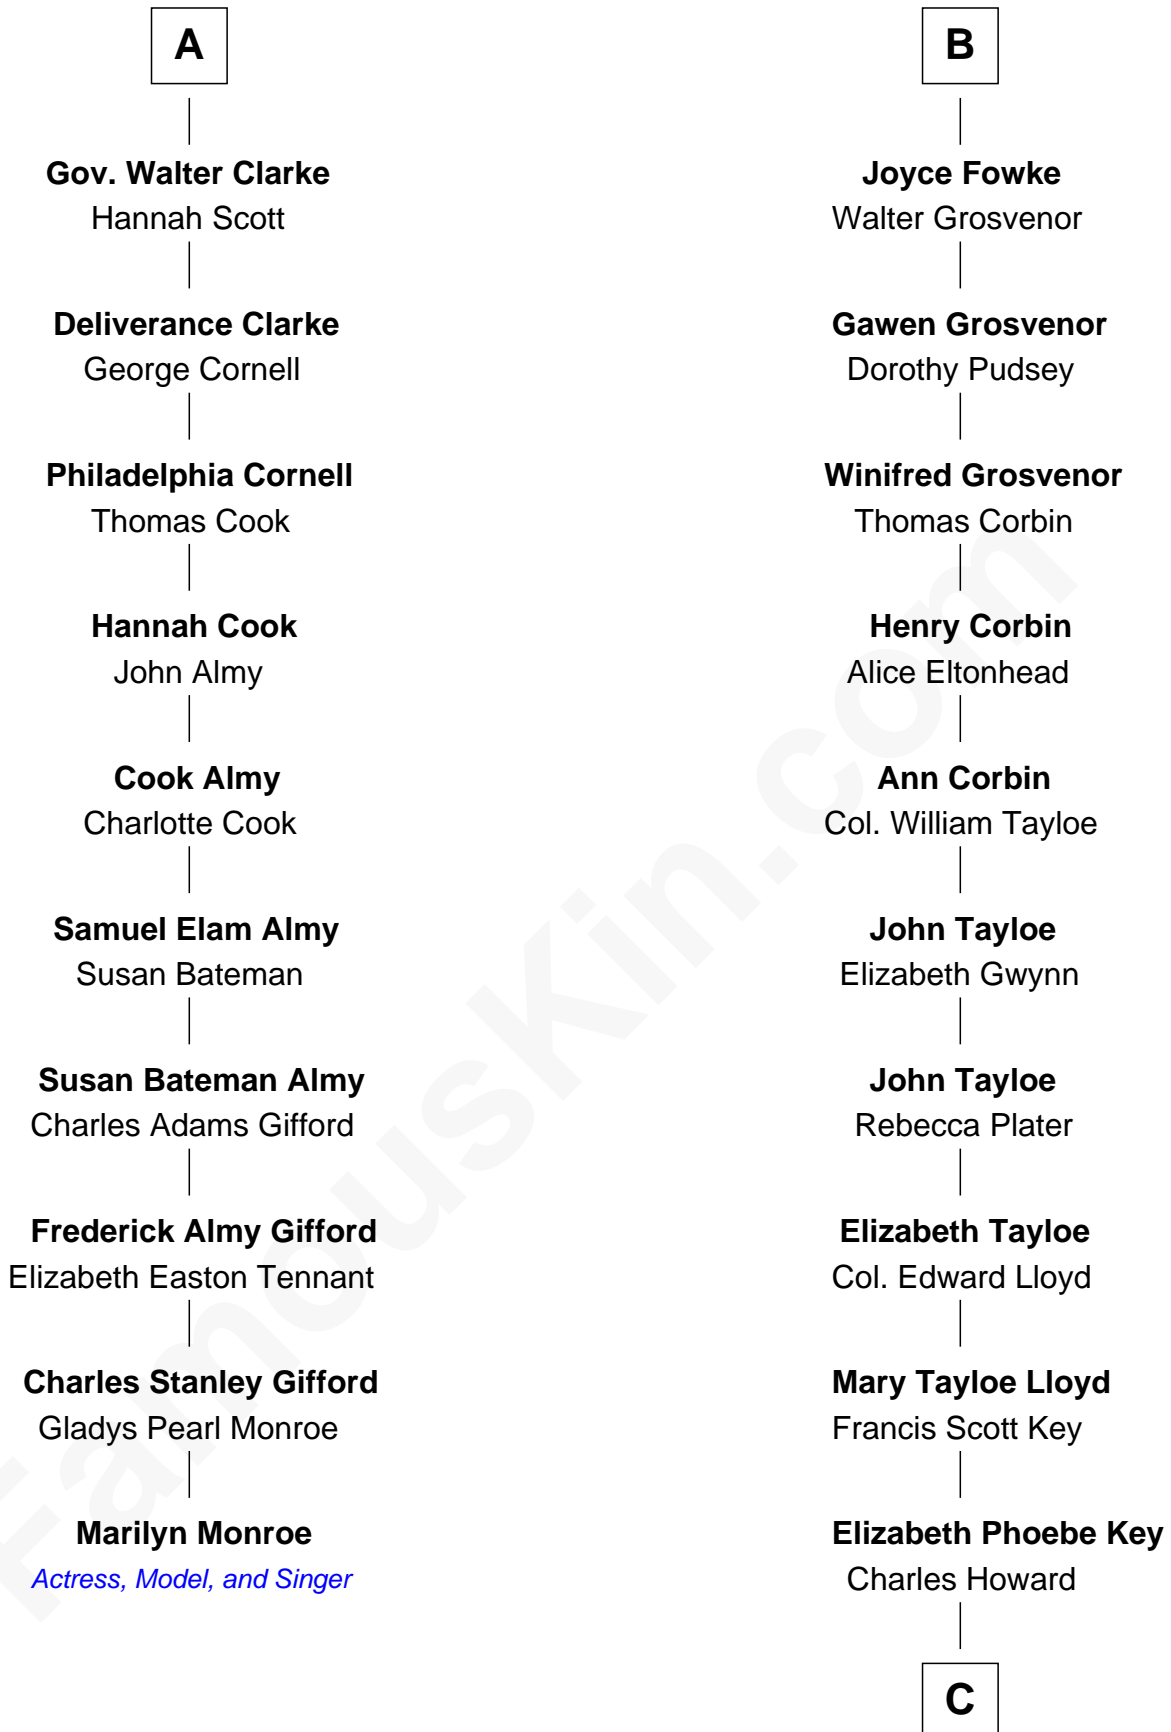

FamousKin.com

Relationship Chart of

Marilyn Monroe

Actress, Model, and Singer

16th cousin 2 times removed of

Thomas Hunt Morgan

Nobel Prize Winner in Physiology or Medicine

Sir Baldwin Freville

Maude le Scrope

C

Ellen Key Howard
Charlton Hunt Morgan

Thomas Hunt Morgan
Nobel Prize Winner

FamousKin.com