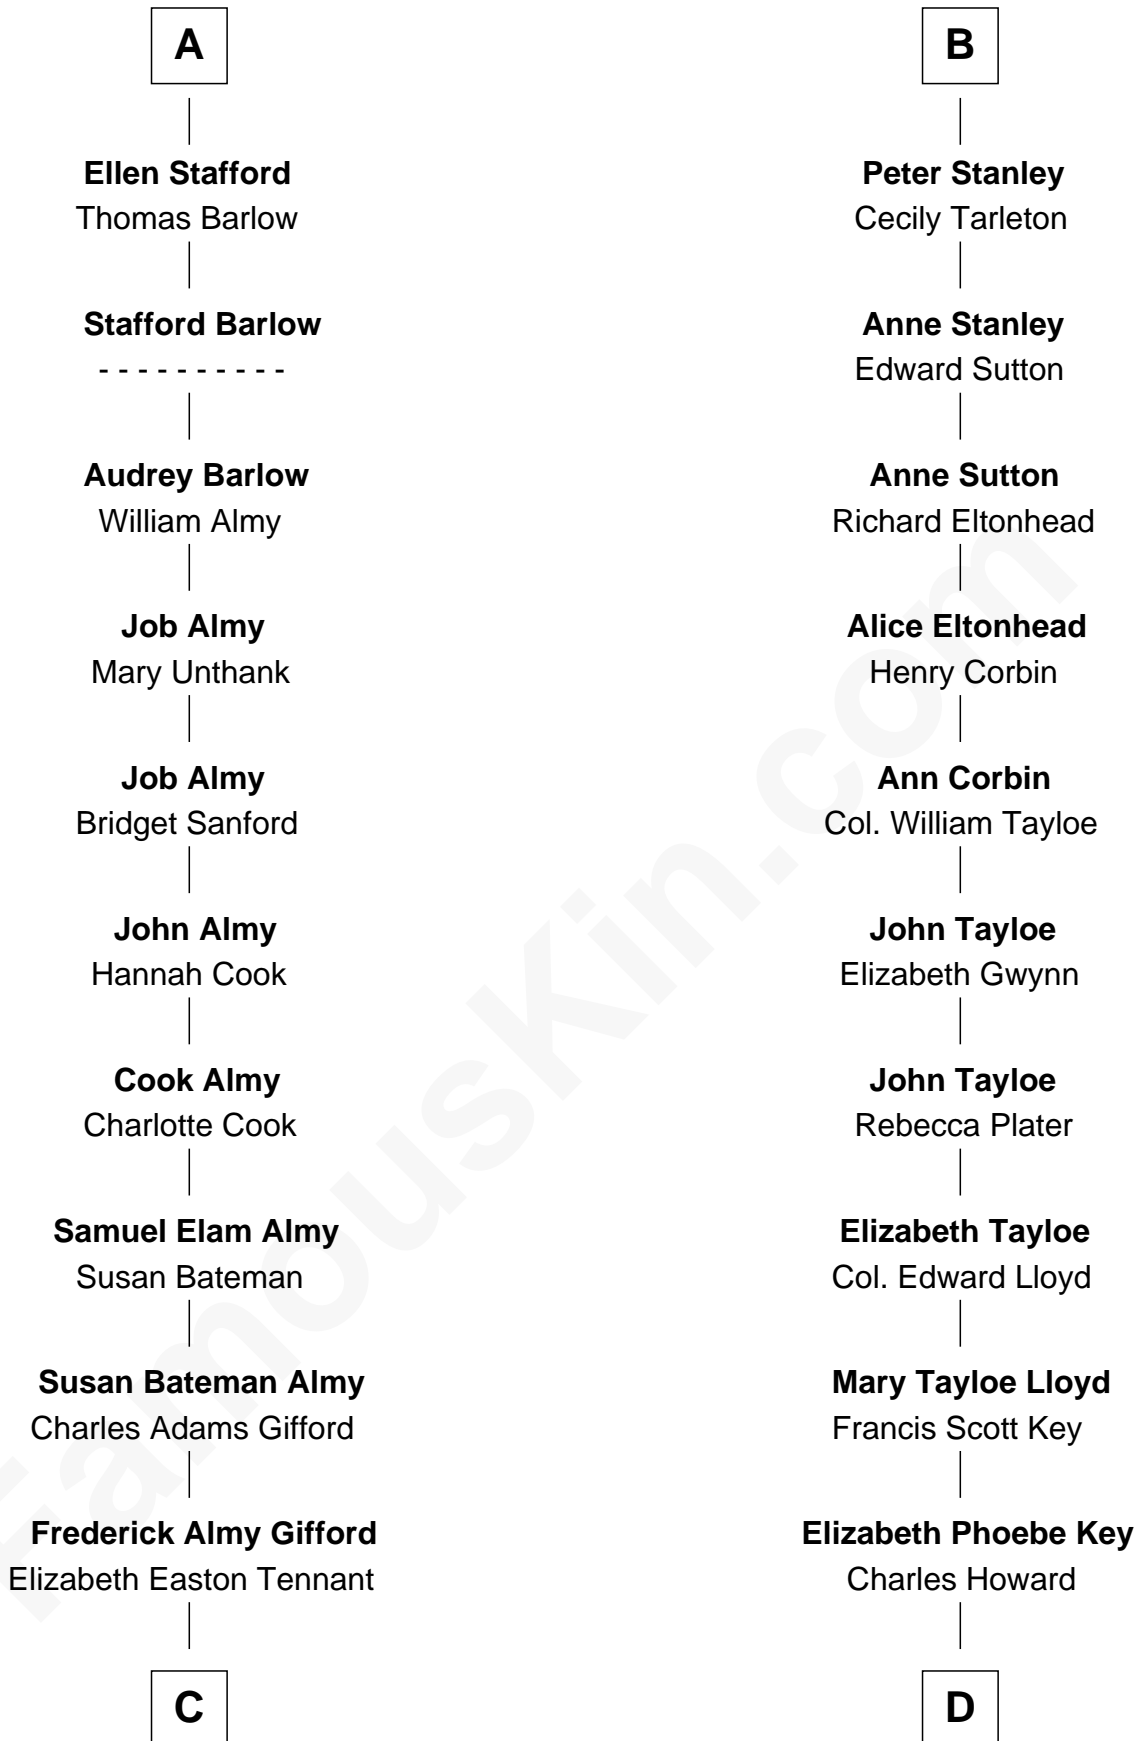

FamousKin.com Relationship Chart of

Marilyn Monroe

Actress, Model, and Singer

18th cousin of

Thomas Hunt Morgan

Nobel Prize Winner in Physiology or Medicine

C

Charles Stanley Gifford

Gladys Pearl Monroe

Marilyn Monroe

Actress, Model, and Singer

D

Ellen Key Howard

Charlton Hunt Morgan

Thomas Hunt Morgan

Nobel Prize Winner