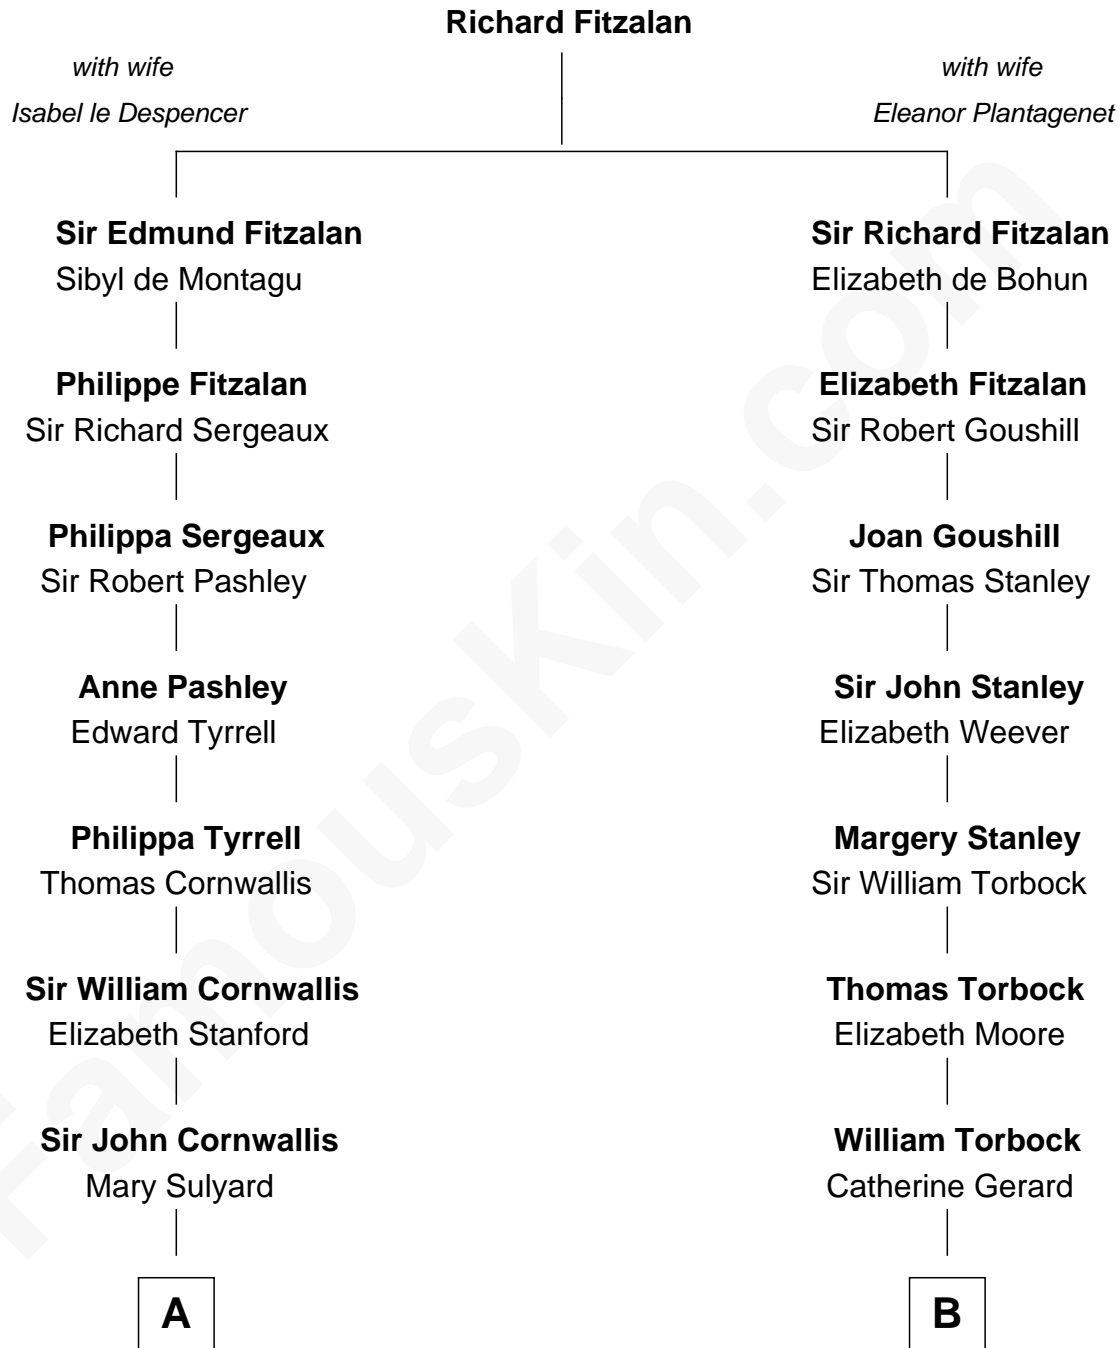

FamousKin.com

Relationship Chart of

Marilyn Monroe

Actress, Model, and Singer

17th cousin 3 times removed of

Thomas Hunt Morgan

Nobel Prize Winner in Physiology or Medicine

C

—
Elizabeth Cutting Easton

William Congdon Tennant

—
Elizabeth Easton Tennant

Frederick Almy Gifford

—
Charles Stanley Gifford

Gladys Pearl Monroe

—
Marilyn Monroe

Actress, Model, and Singer