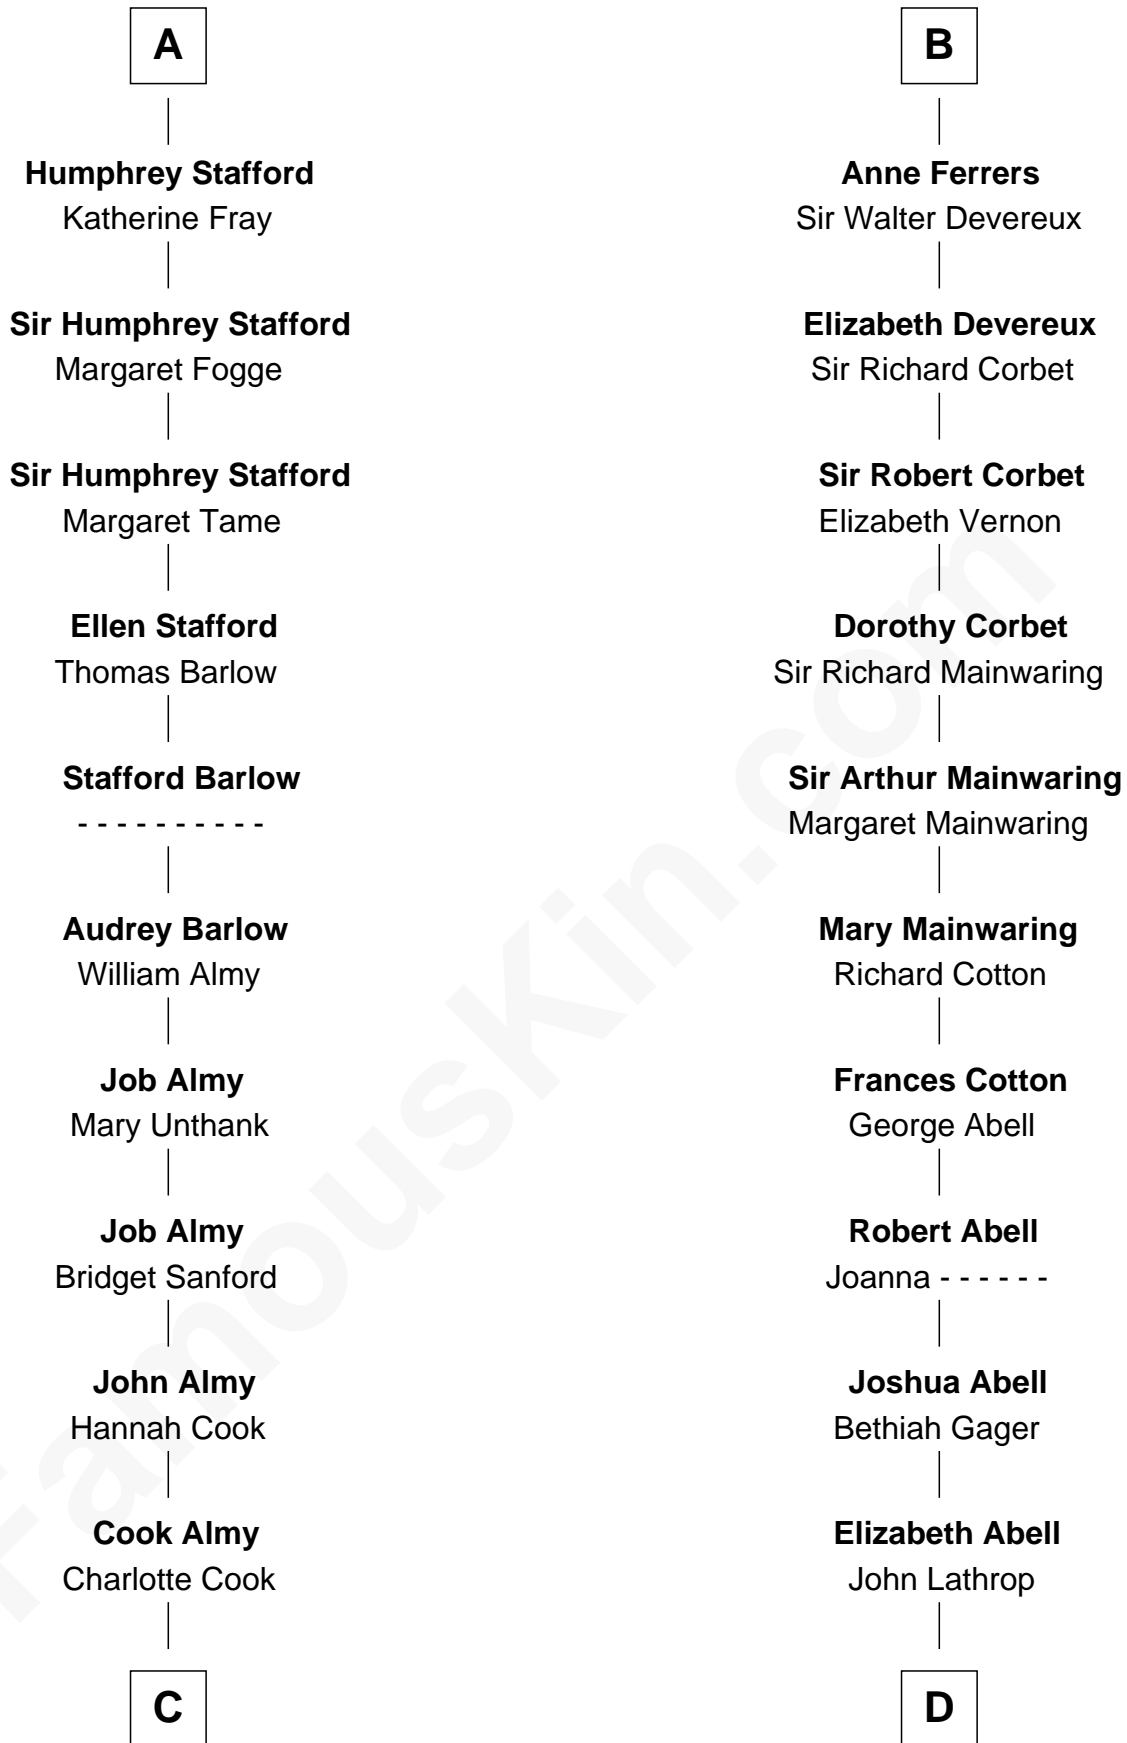

FamousKin.com Relationship Chart of

Marilyn Monroe

Actress, Model, and Singer

21st cousin of

Marjorie Post

Founder of General Foods

Ralph Basset
Margaret de Somery

C

Samuel Elam Almy

Susan Bateman

Susan Bateman Almy

Charles Adams Gifford

Frederick Almy Gifford

Elizabeth Easton Tennant

Charles Stanley Gifford

Gladys Pearl Monroe

Marilyn Monroe

Actress, Model, and Singer

D

Azel Lathrop

Elizabeth Hyde

Erastus Lathrop

Sarah Bailey

Caroline Cushman Lathrop