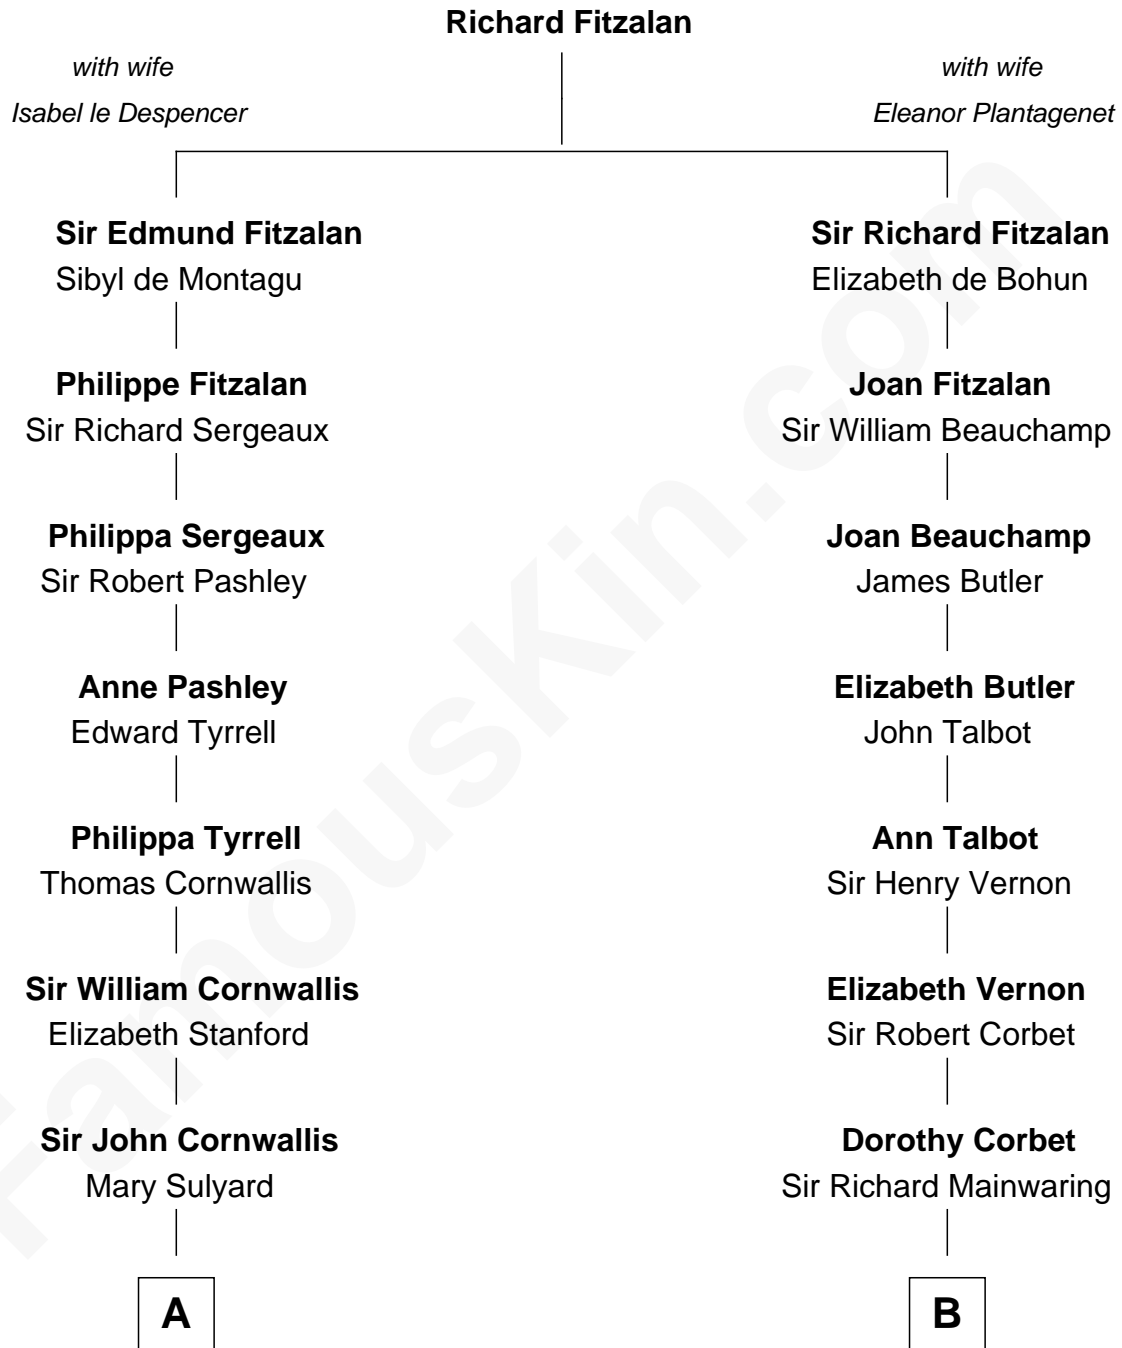

FamousKin.com

Relationship Chart of

Marilyn Monroe

Actress, Model, and Singer

17th cousin 3 times removed of

Marjorie Post

Founder of General Foods

C

—
Elizabeth Cutting Easton

William Congdon Tennant

—
Elizabeth Easton Tennant

Frederick Almy Gifford

—
Charles Stanley Gifford

Gladys Pearl Monroe

—
Marilyn Monroe

Actress, Model, and Singer