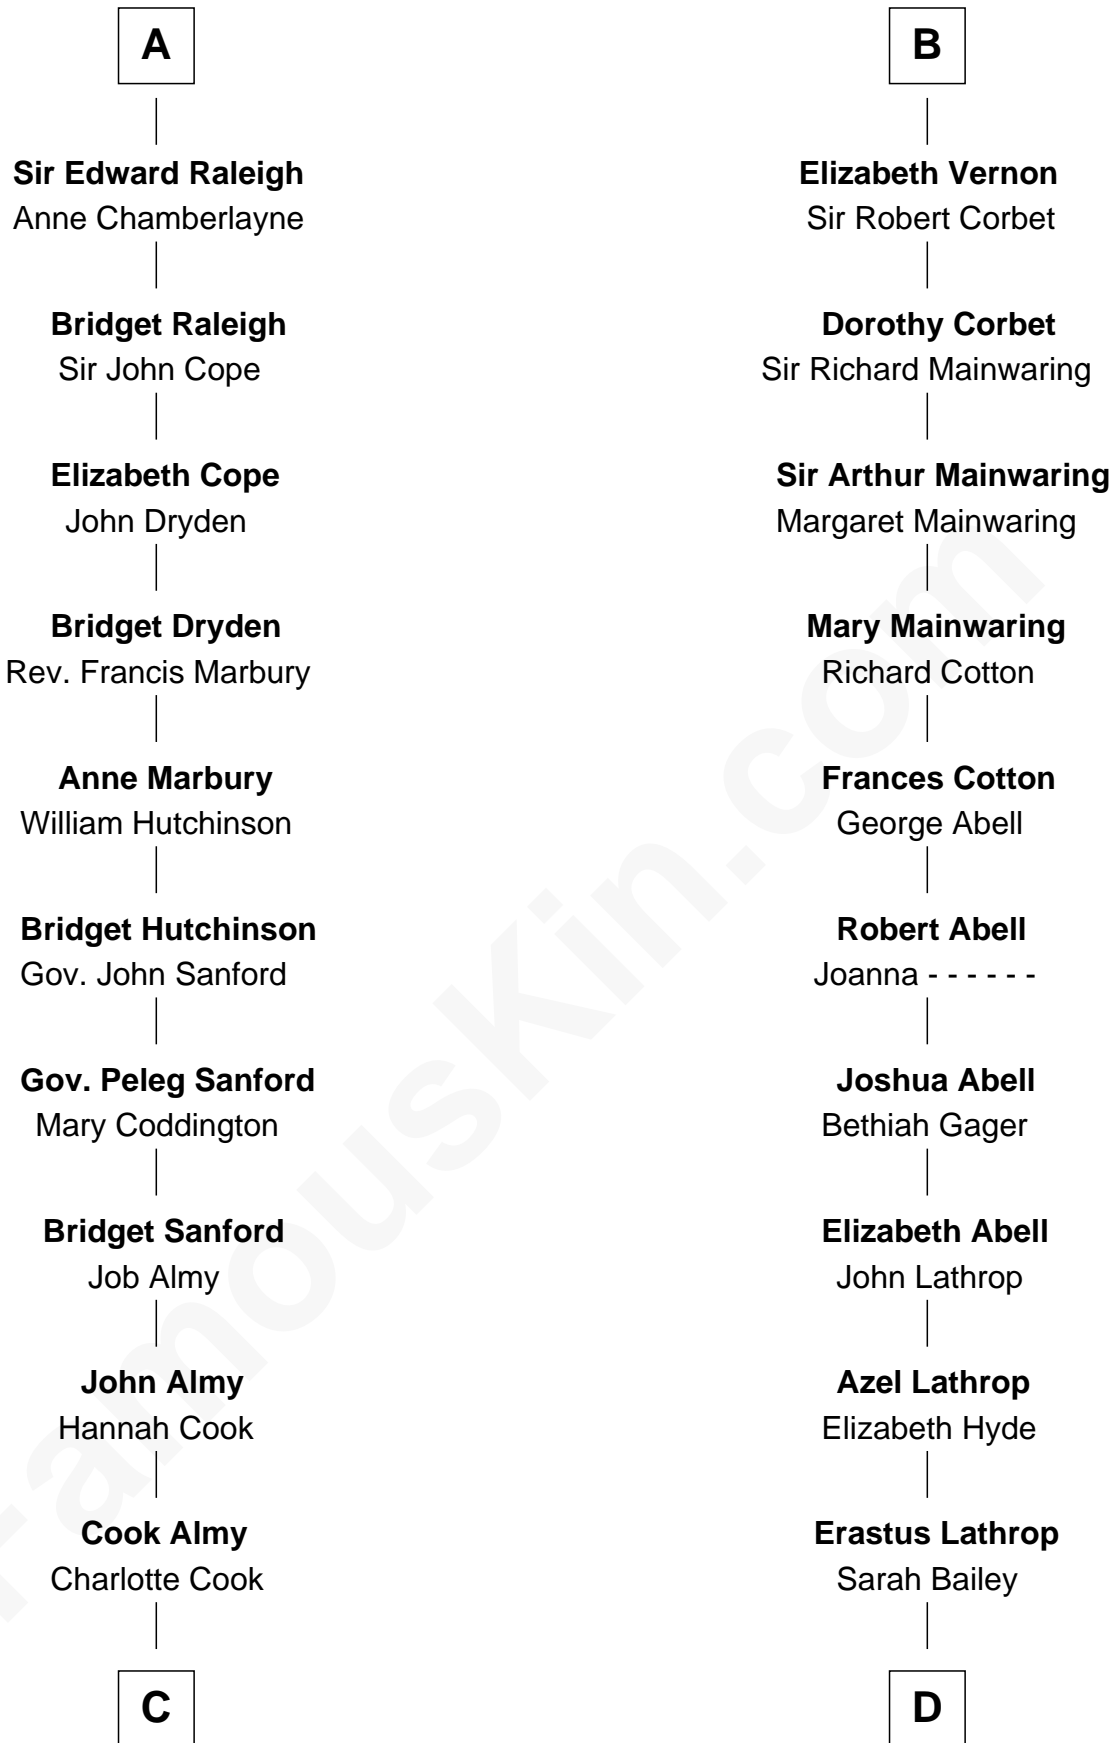

FamousKin.com Relationship Chart of

Marilyn Monroe

Actress, Model, and Singer

19th cousin 2 times removed of

Marjorie Post

Founder of General Foods

Richard Fitzalan

Alice de Saluzzo

Alice de Warenne

Richard Fitzalan

Eleanor Plantagenet

Sir Richard Fitzalan

Elizabeth de Bohun

Joan Fitzalan

Sir William Beauchamp

Joan Beauchamp

James Butler

Elizabeth Butler

John Talbot

Ann Talbot

Sir Henry Vernon

B

C

Samuel Elam Almy

Susan Bateman

Susan Bateman Almy

Charles Adams Gifford

Frederick Almy Gifford

Elizabeth Easton Tennant

Charles Stanley Gifford

Gladys Pearl Monroe

Marilyn Monroe