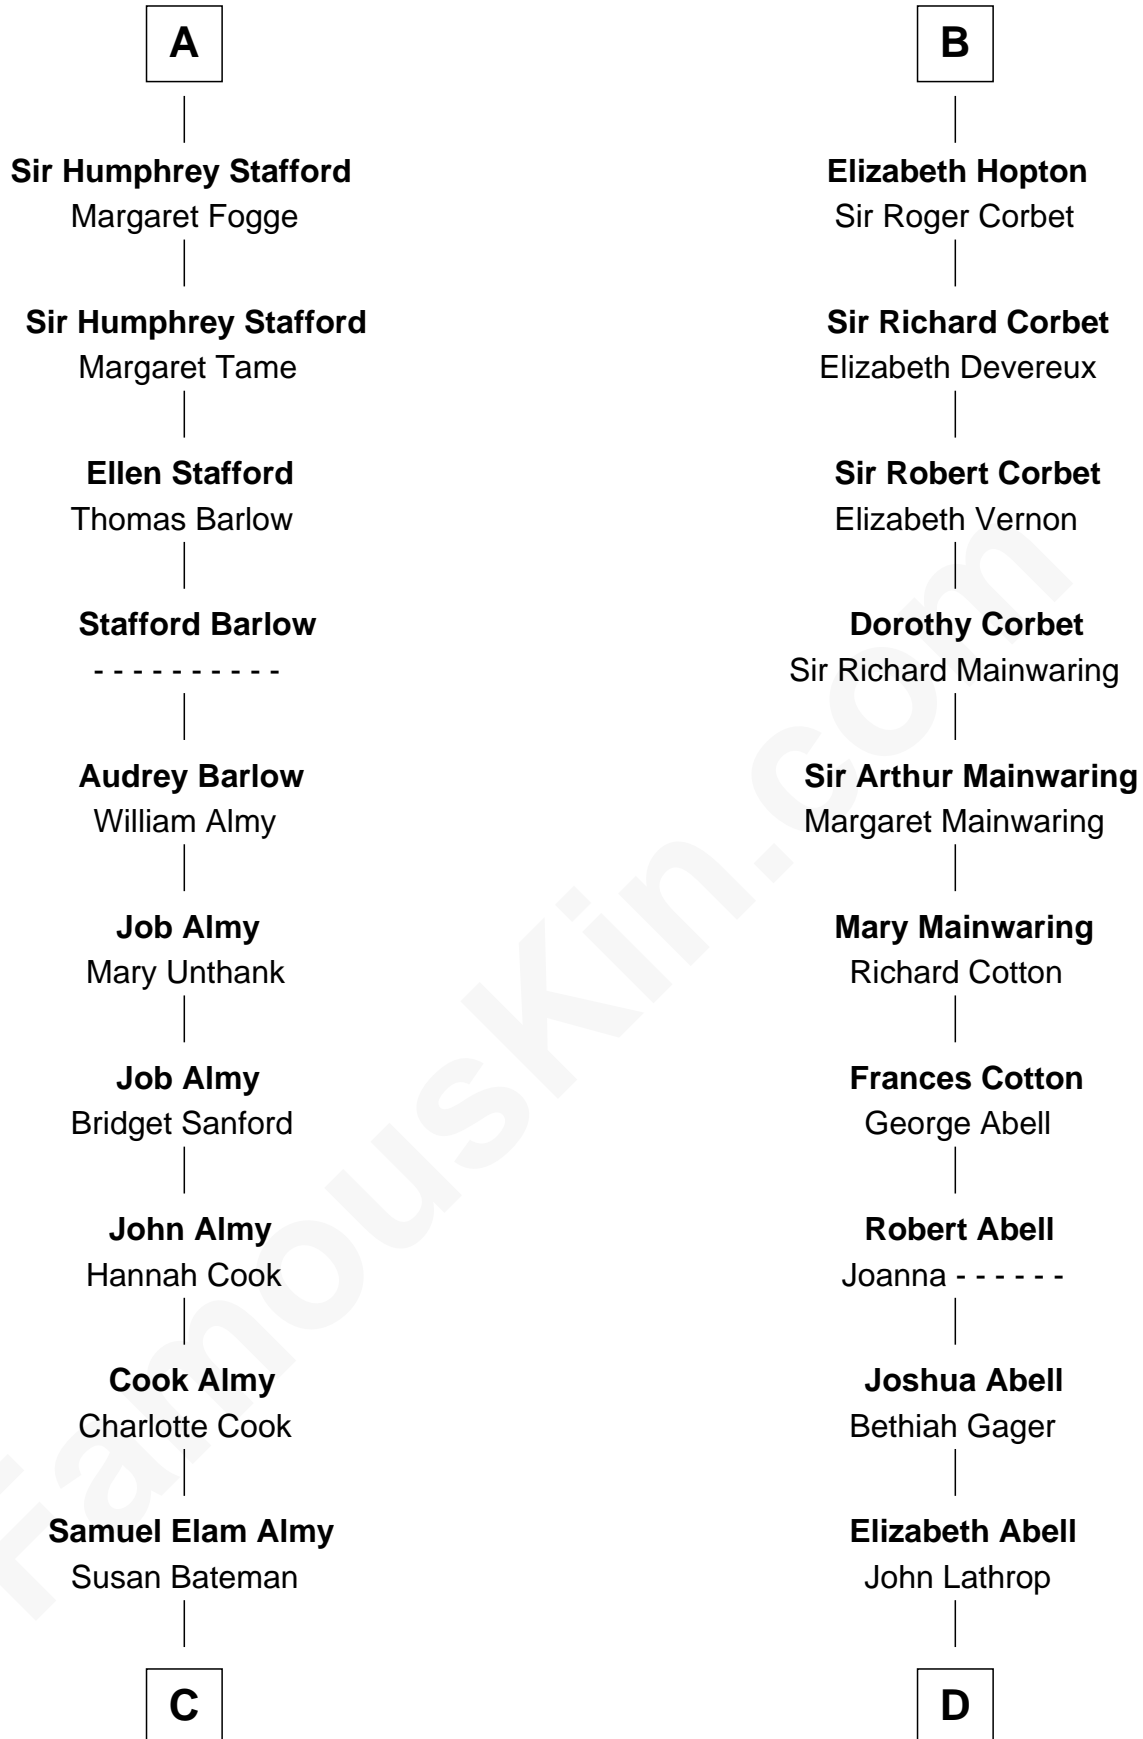

FamousKin.com Relationship Chart of

Marilyn Monroe

Actress, Model, and Singer

20th cousin of

C. W. Post

Founder of Post Cereals

John de Botetourte

Maud FitzThomas

C

Susan Bateman Almy
Charles Adams Gifford

Frederick Almy Gifford
Elizabeth Easton Tennant

Charles Stanley Gifford
Gladys Pearl Monroe

Marilyn Monroe
Actress, Model, and Singer

D

Azel Lathrop
Elizabeth Hyde

Erastus Lathrop
Sarah Bailey

Caroline Cushman Lathrop
Charles Rollin Post

C. W. Post
Founder of Post Cereals