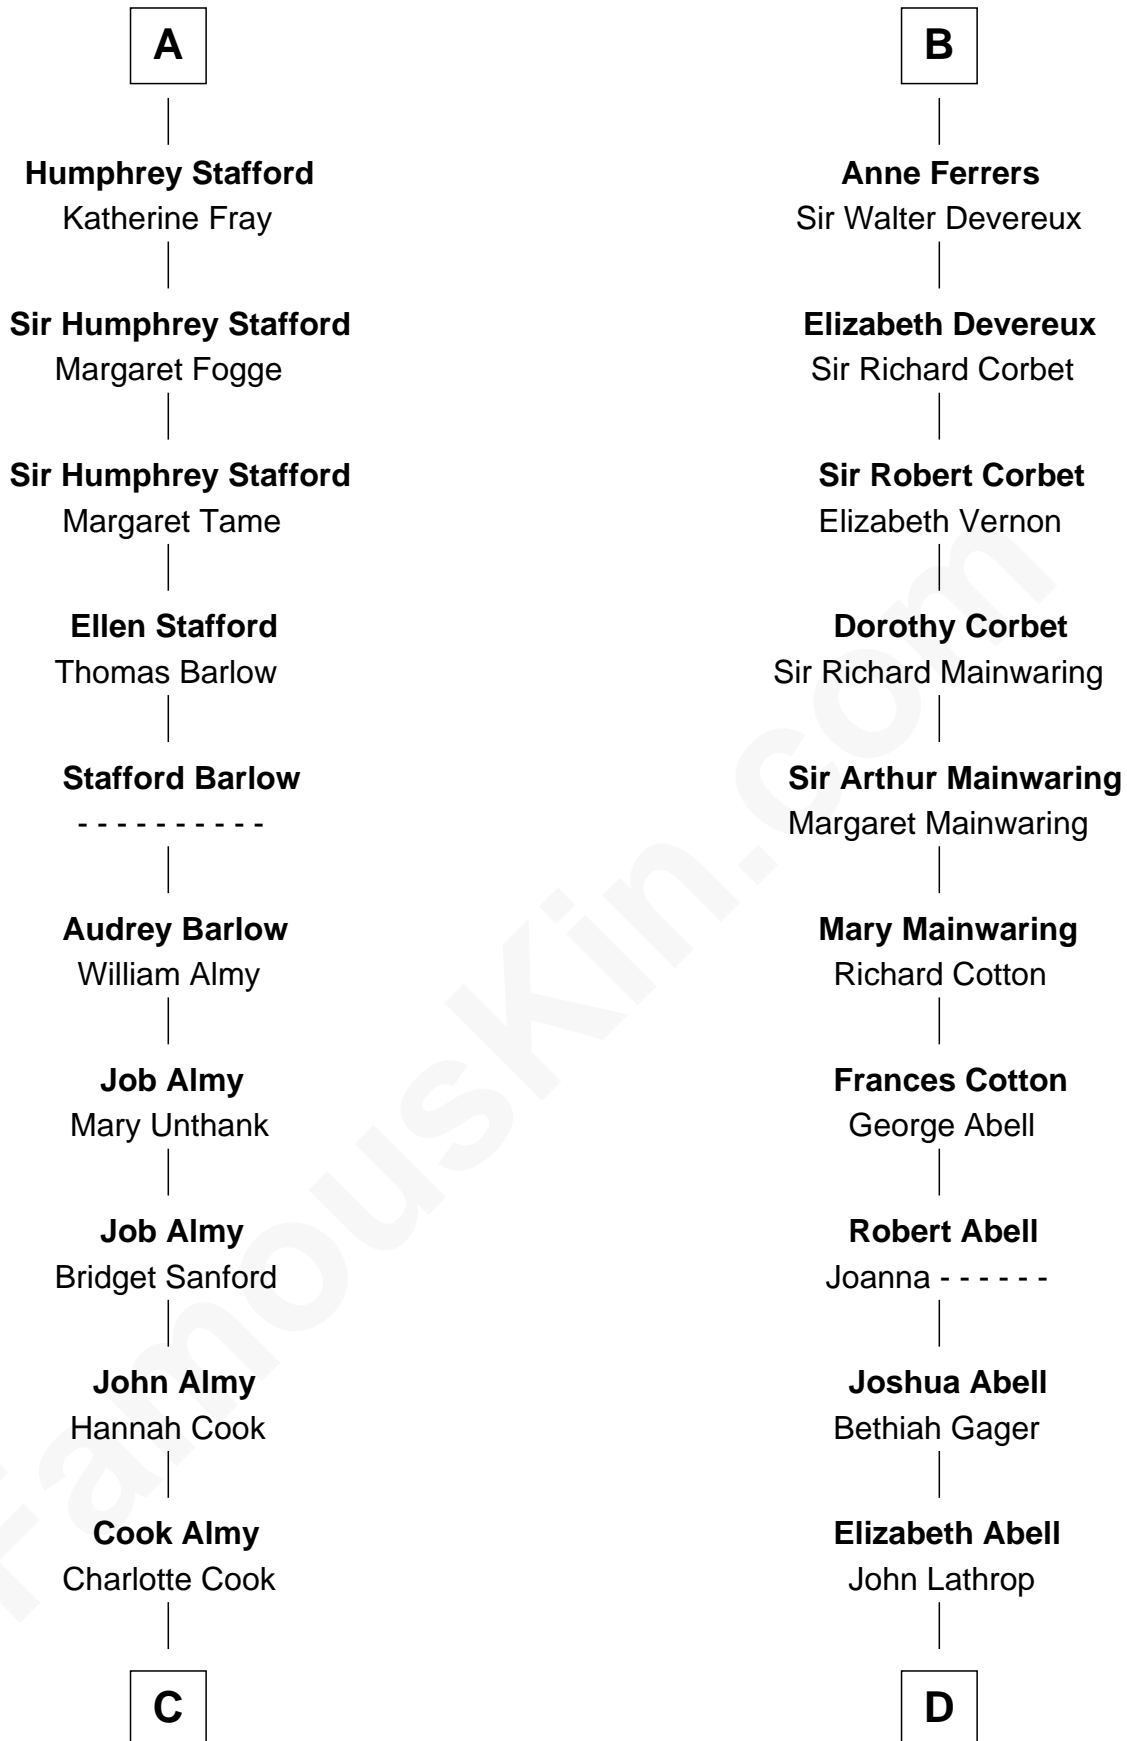

FamousKin.com Relationship Chart of

Marilyn Monroe

Actress, Model, and Singer

20th cousin 1 time removed of

C. W. Post

Founder of Post Cereals

C

Samuel Elam Almy

Susan Bateman

Susan Bateman Almy

Charles Adams Gifford

Frederick Almy Gifford

Elizabeth Easton Tennant

Charles Stanley Gifford

Gladys Pearl Monroe

Marilyn Monroe

Actress, Model, and Singer

D

Azel Lathrop

Elizabeth Hyde

Erastus Lathrop

Sarah Bailey

Caroline Cushman Lathrop

Charles Rollin Post