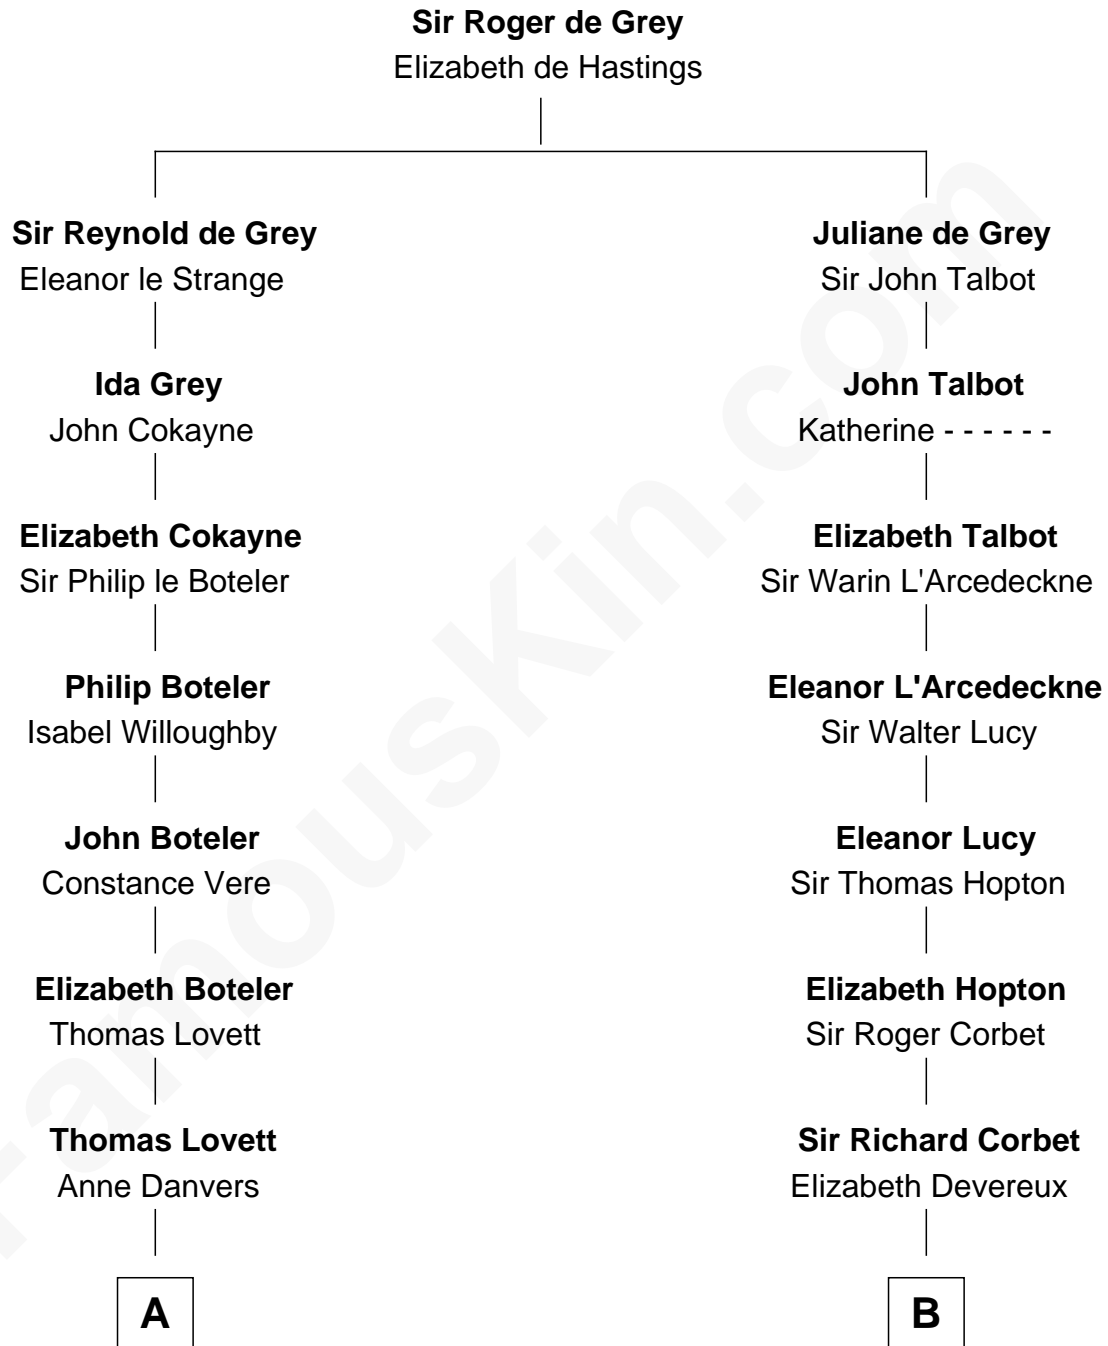

## Relationship Chart of

### Marilyn Monroe

Actress, Model, and Singer

18th cousin 2 times removed of

**C. W. Post**

Founder of Post Cereals

**C**

**Susan Bateman Almy**  
Charles Adams Gifford

**Frederick Almy Gifford**  
Elizabeth Easton Tennant