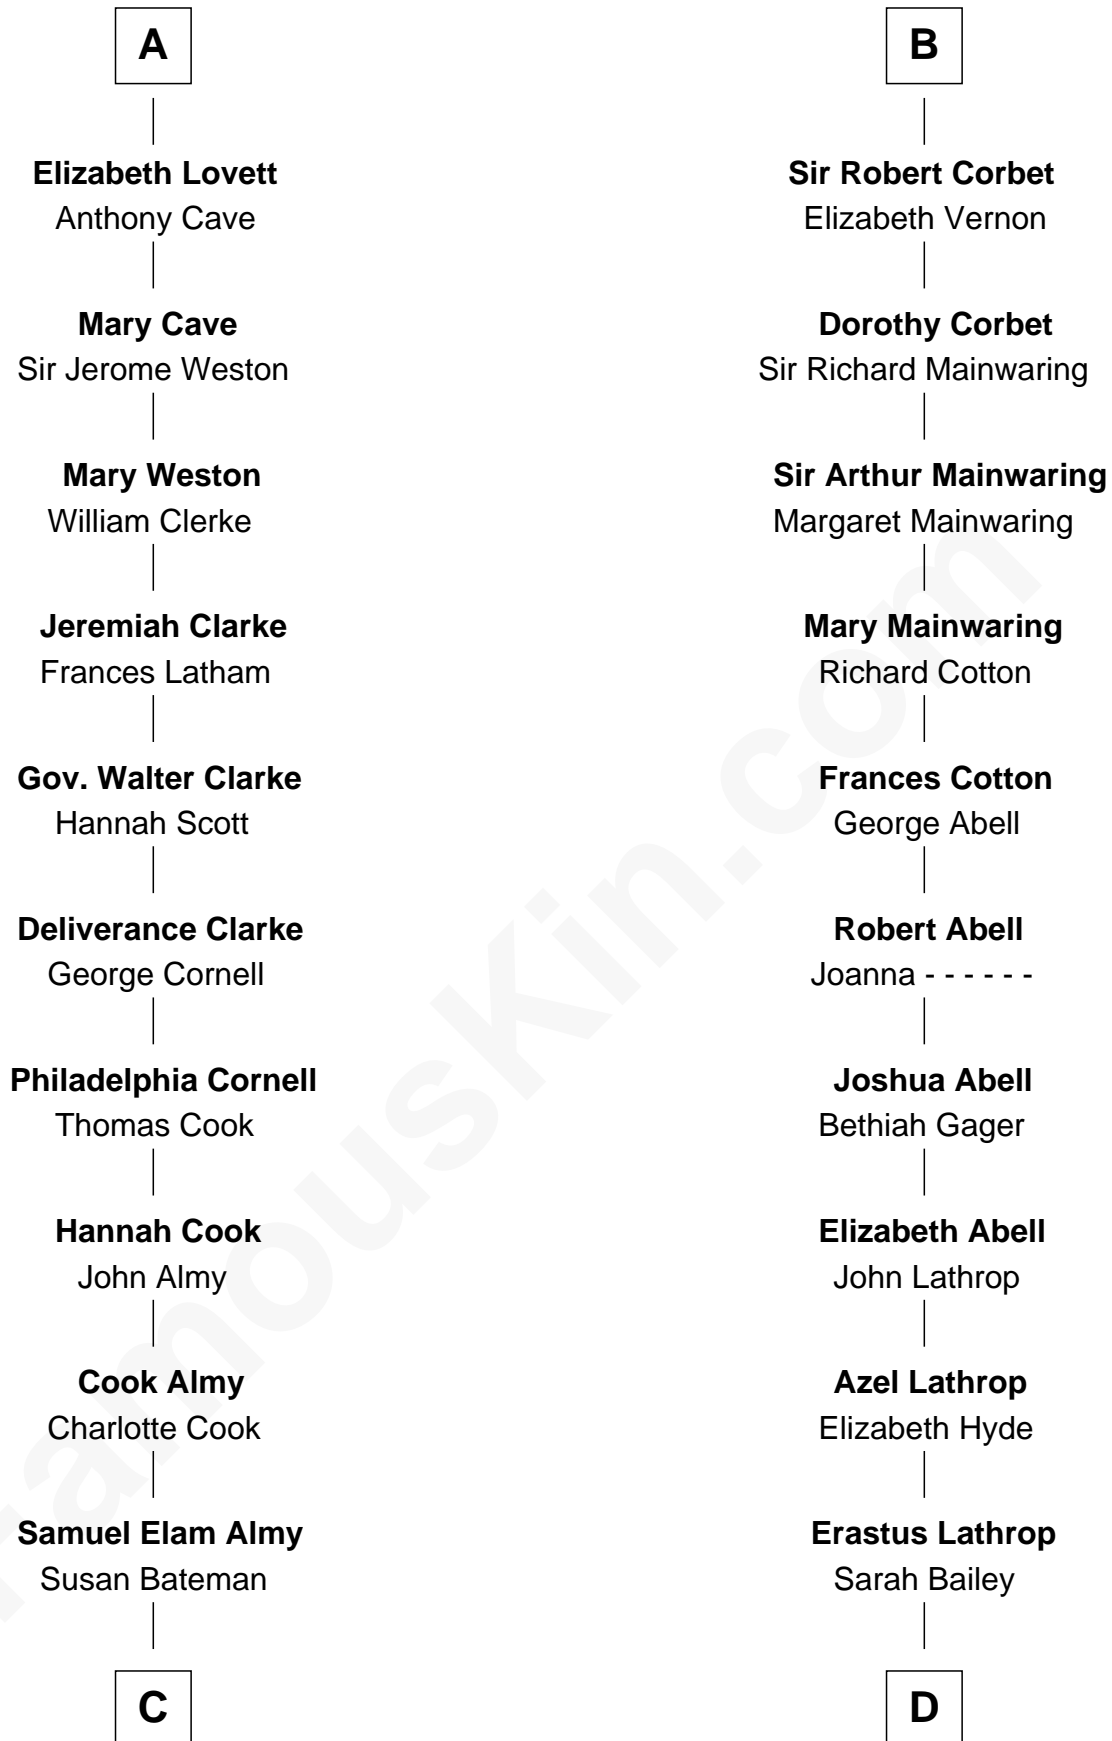

## Relationship Chart of

### Marilyn Monroe

Actress, Model, and Singer

18th cousin 2 times removed of

**C. W. Post**

Founder of Post Cereals

**C**

**Susan Bateman Almy**  
Charles Adams Gifford

**Frederick Almy Gifford**  
Elizabeth Easton Tennant

**Charles Stanley Gifford**  
Gladys Pearl Monroe

**Marilyn Monroe**  
*Actress, Model, and Singer*

**D**

**Caroline Cushman Lathrop**  
Charles Rollin Post

**C. W. Post**  
*Founder of Post Cereals*

FamousKin.com