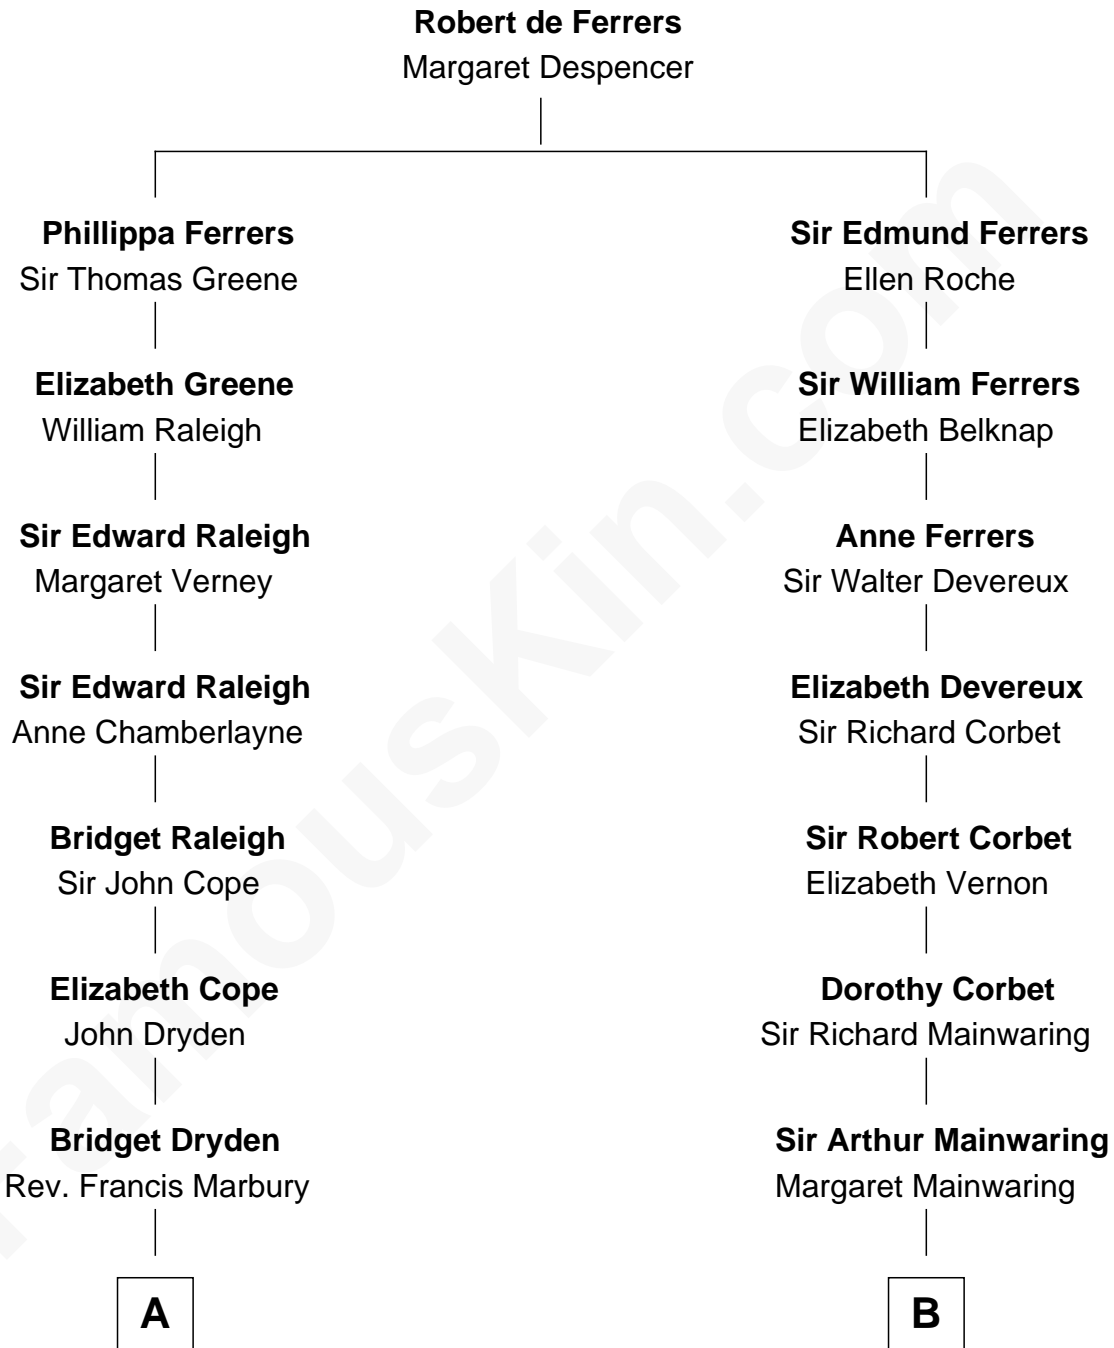

# FamousKin.com Relationship Chart of

**Marilyn Monroe**

*Actress, Model, and Singer*

15th cousin 2 times removed of

**C. W. Post**

*Founder of Post Cereals*

**A**

**Anne Marbury**  
William Hutchinson

**Bridget Hutchinson**  
Gov. John Sanford

**Gov. Peleg Sanford**  
Mary Coddington

**Bridget Sanford**  
Job Almy

**John Almy**  
Hannah Cook

**Cook Almy**  
Charlotte Cook

**Samuel Elam Almy**  
Susan Bateman

**Susan Bateman Almy**  
Charles Adams Gifford

**Frederick Almy Gifford**  
Elizabeth Easton Tennant

**Charles Stanley Gifford**  
Gladys Pearl Monroe

**Marilyn Monroe**  
*Actress, Model, and Singer*

**B**