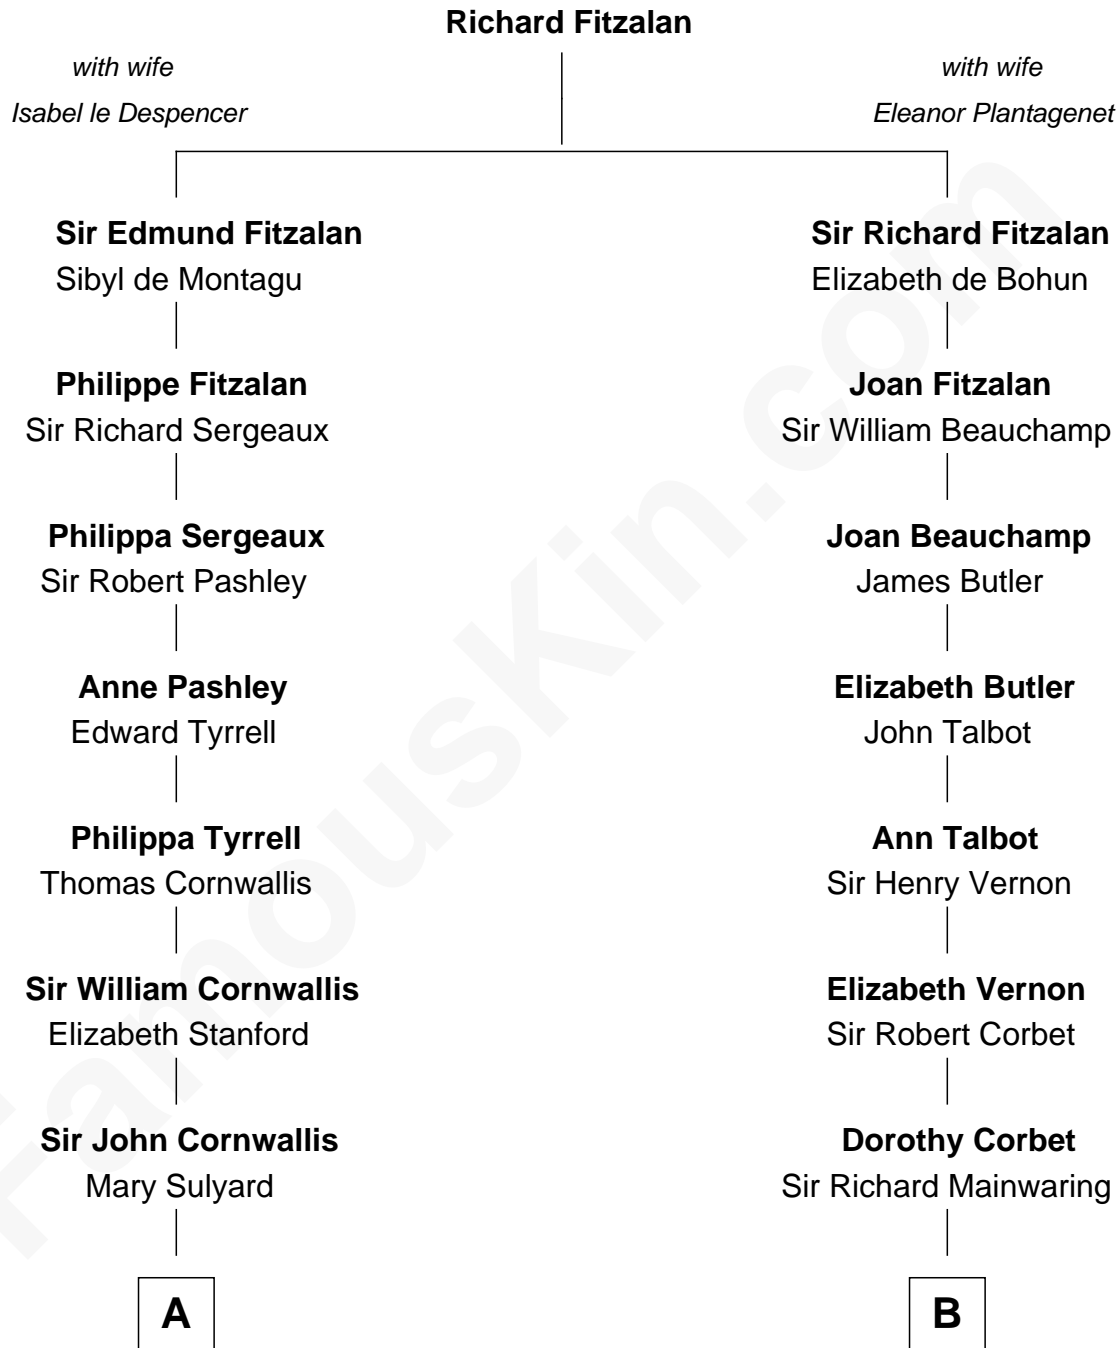

FamousKin.com

Relationship Chart of

Marilyn Monroe

Actress, Model, and Singer

16th cousin 4 times removed of

C. W. Post

Founder of Post Cereals

C

—
Elizabeth Cutting Easton

William Congdon Tennant

—
Elizabeth Easton Tennant

Frederick Almy Gifford

—
Charles Stanley Gifford

Gladys Pearl Monroe

—
Marilyn Monroe

Actress, Model, and Singer