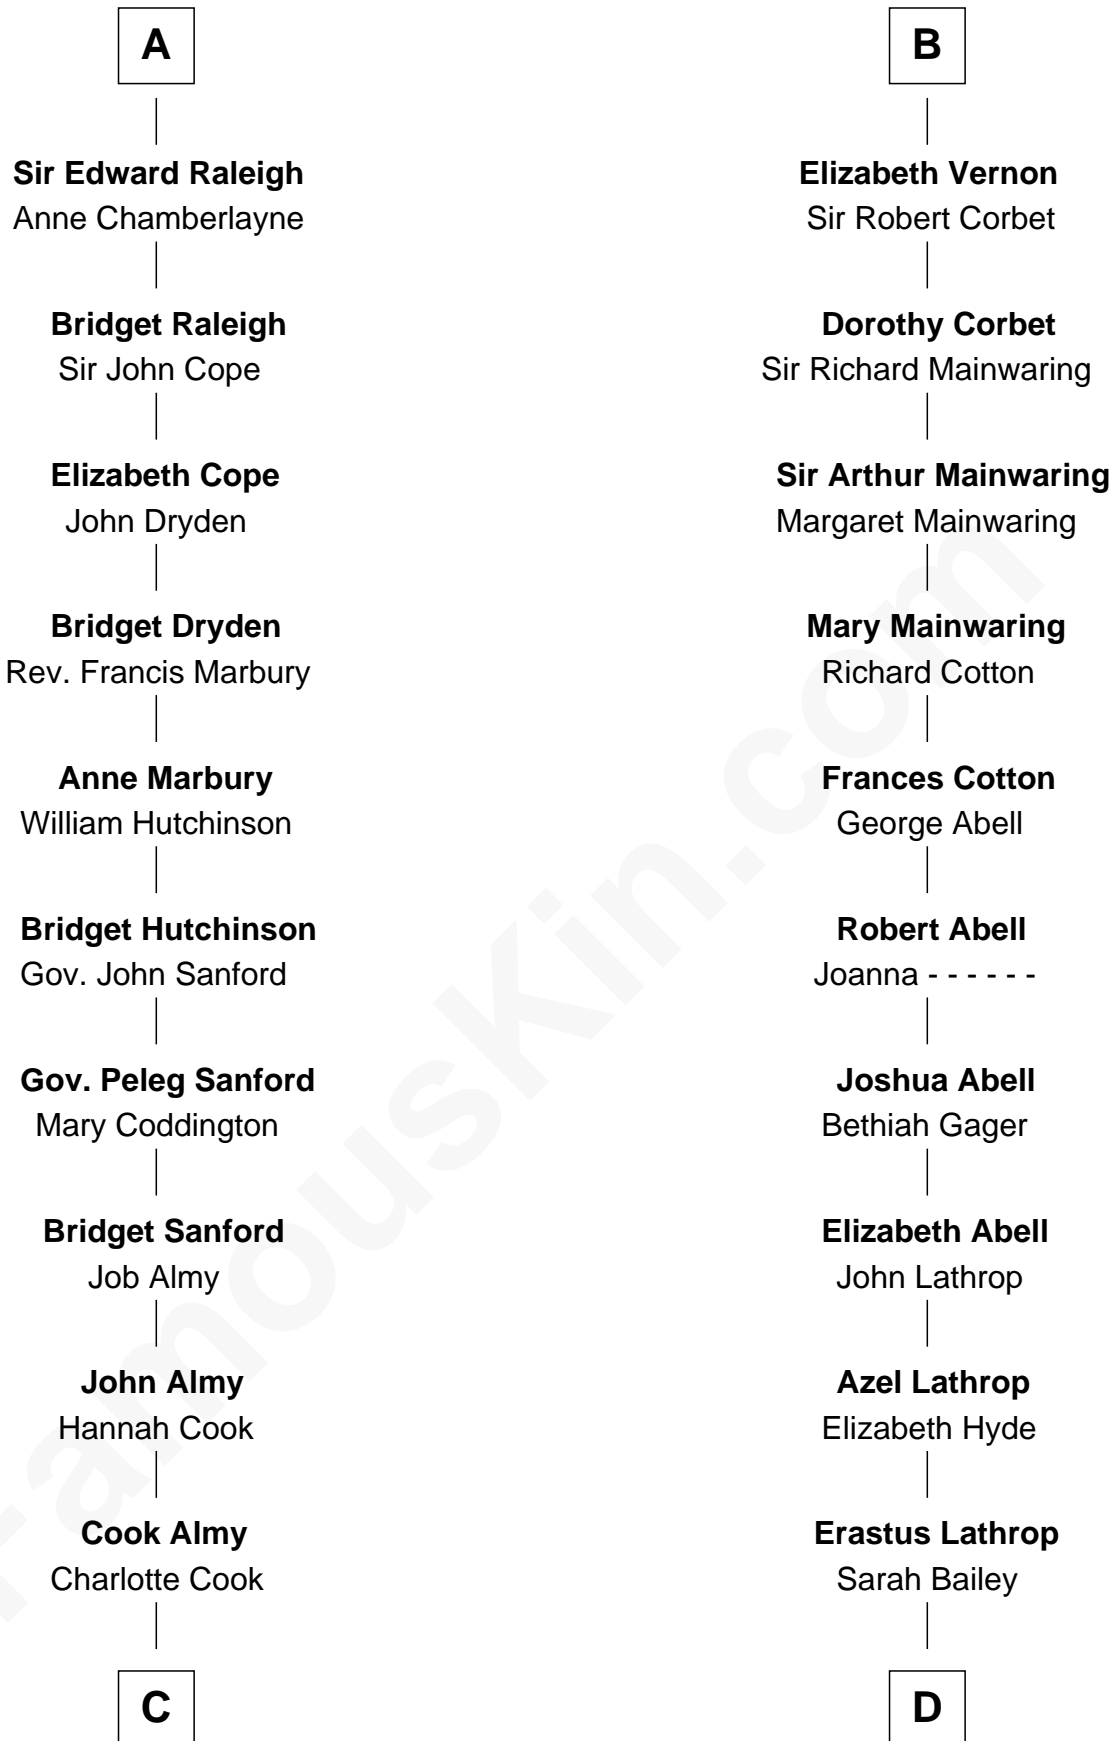

FamousKin.com

Relationship Chart of

Marilyn Monroe

Actress, Model, and Singer

18th cousin 3 times removed of

C. W. Post

Founder of Post Cereals

C

Samuel Elam Almy

Susan Bateman

Susan Bateman Almy

Charles Adams Gifford

Frederick Almy Gifford

Elizabeth Easton Tennant

Charles Stanley Gifford

Gladys Pearl Monroe

Marilyn Monroe

Actress, Model, and Singer

D

Caroline Cushman Lathrop

Charles Rollin Post

C. W. Post

Founder of Post Cereals

FamousKin.com