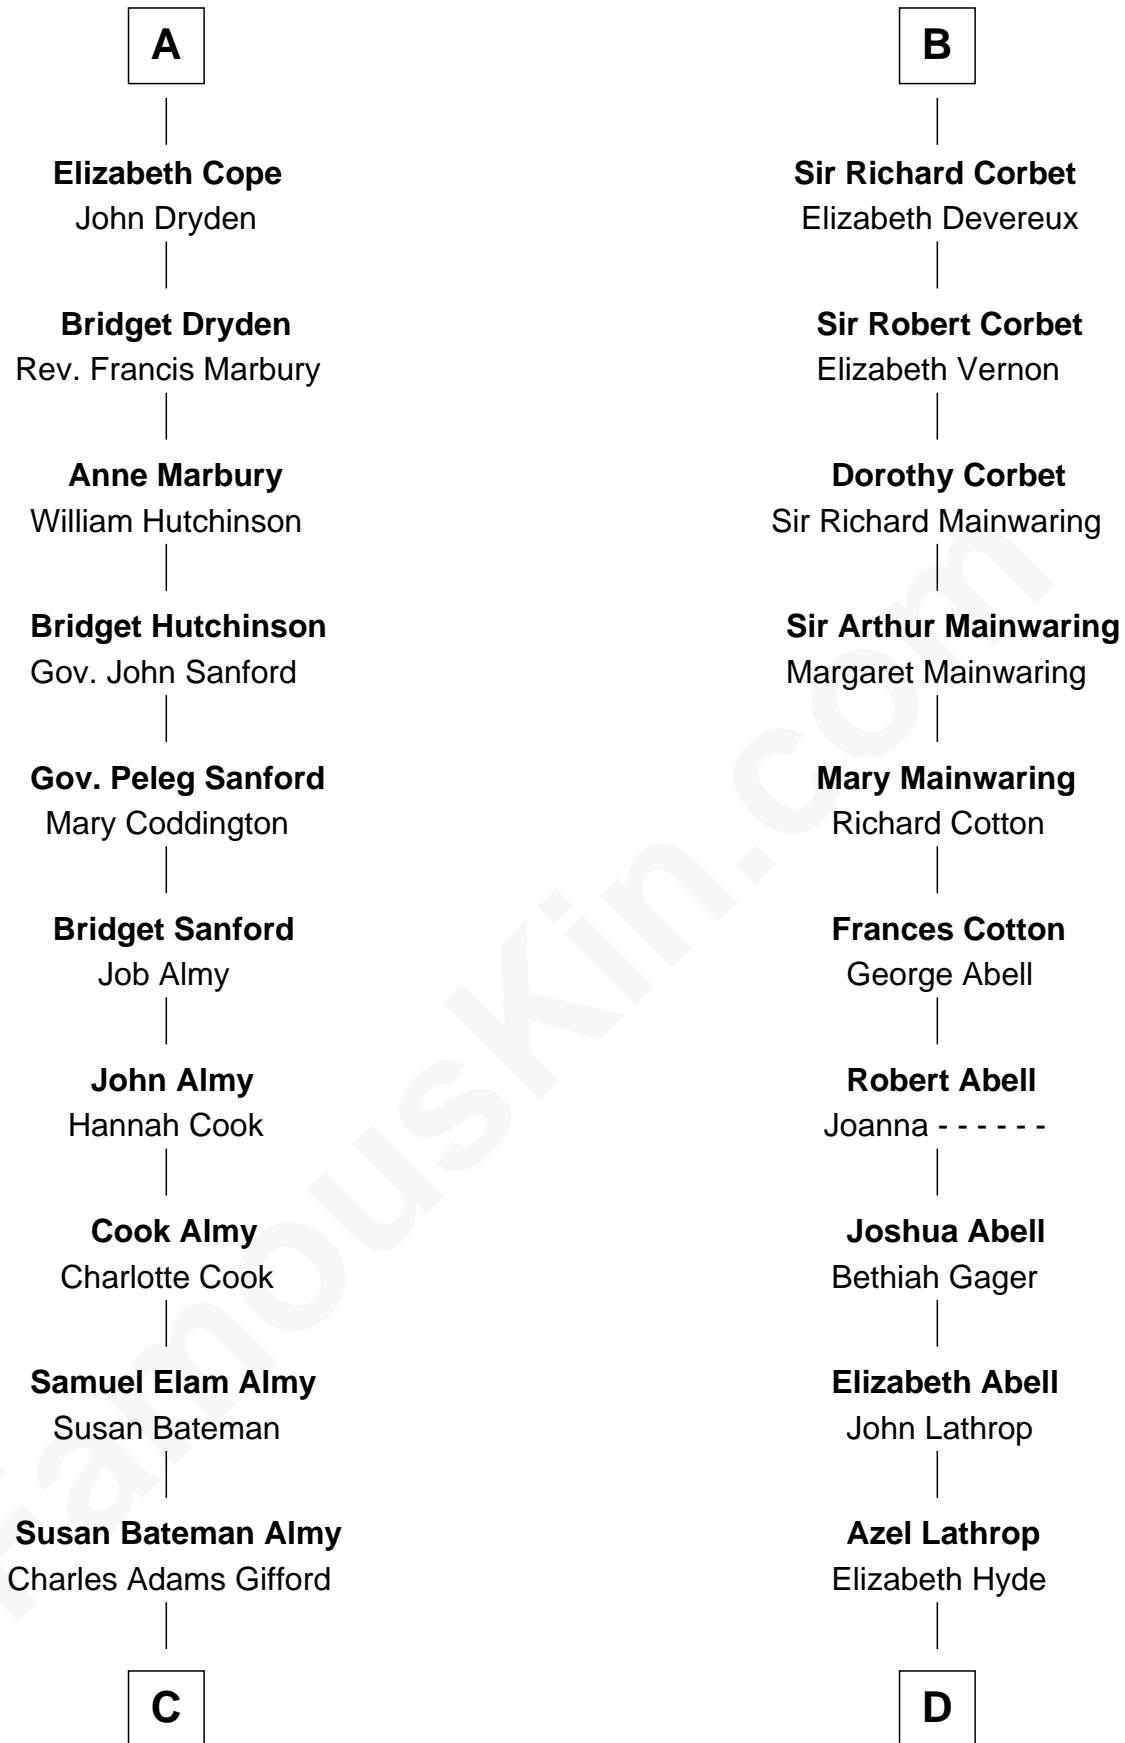

FamousKin.com Relationship Chart of

Marilyn Monroe

Actress, Model, and Singer

19th cousin of

C. W. Post

Founder of Post Cereals

Sir Gilbert Talbot

Pernel le Boteler

Sir Henry de Grey

Richard Grey

Blanche de la Vache

Alice Grey

Sir William Burley

Elizabeth Burley

Sir John Hopton

Sir Walter Hopton

Joan Mortimer

Sir Thomas Hopton

Eleanor Lucy

Elizabeth Hopton

Sir Roger Corbet

B

C

Frederick Almy Gifford
Elizabeth Easton Tennant

Charles Stanley Gifford
Gladys Pearl Monroe

Marilyn Monroe
Actress, Model, and Singer

D

Erastus Lathrop
Sarah Bailey

Caroline Cushman Lathrop
Charles Rollin Post

C. W. Post
Founder of Post Cereals

FamousKin.com