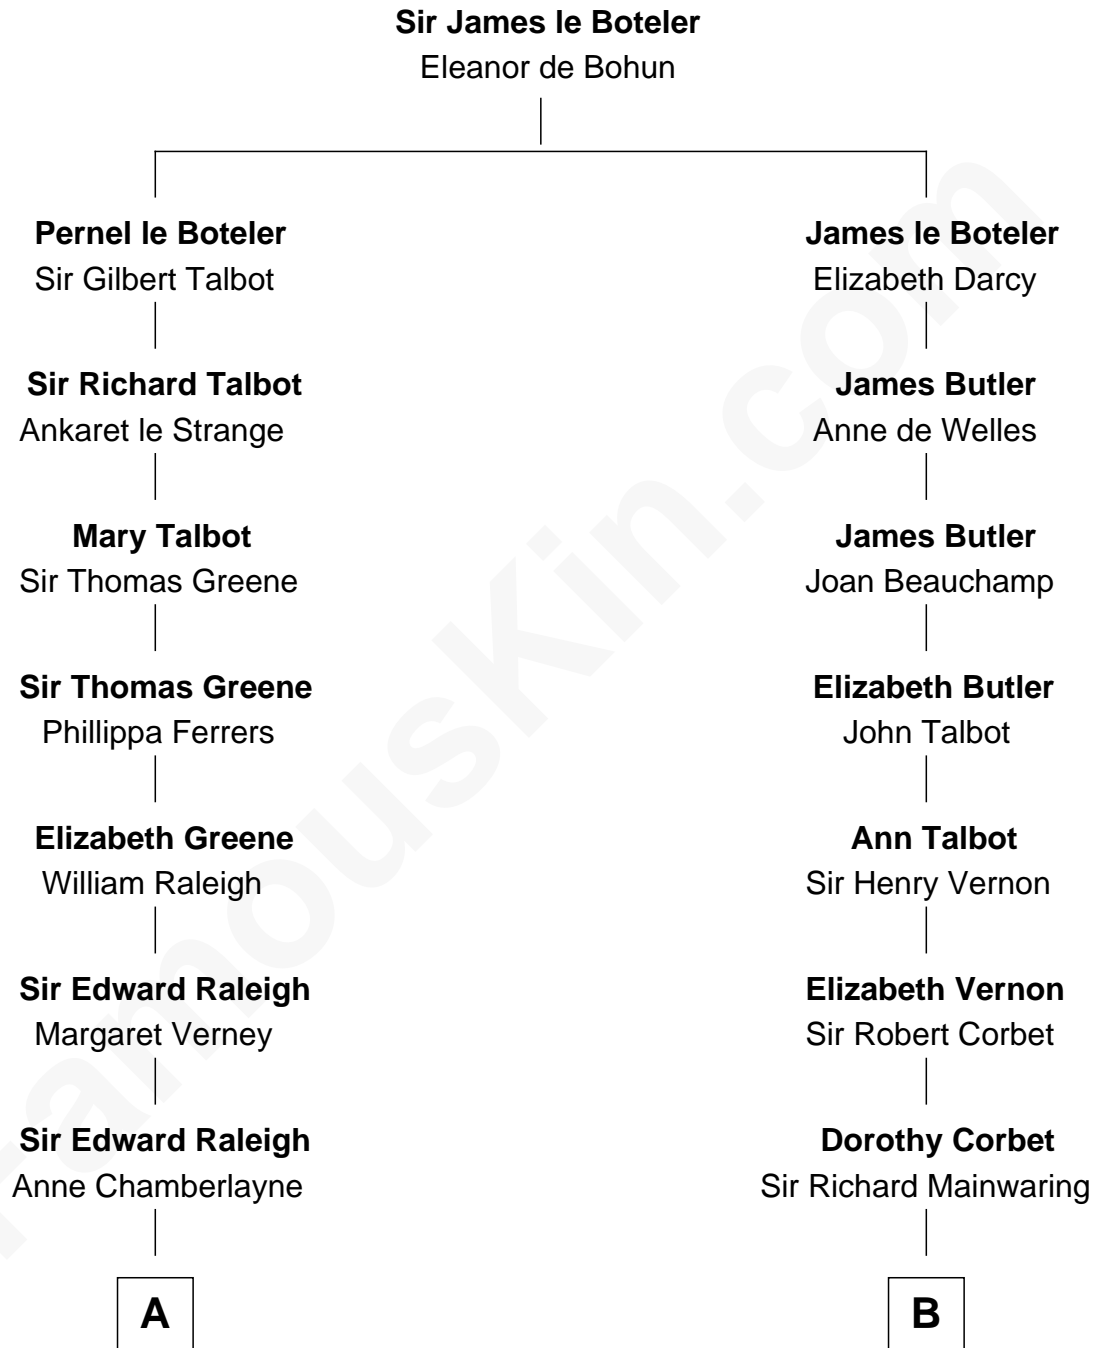

# FamousKin.com Relationship Chart of

**Marilyn Monroe**

*Actress, Model, and Singer*

16th cousin 4 times removed of

**C. W. Post**

*Founder of Post Cereals*

**C**

—  
**Susan Bateman Almy**  
Charles Adams Gifford

—  
**Frederick Almy Gifford**  
Elizabeth Easton Tennant

—  
**Charles Stanley Gifford**  
Gladys Pearl Monroe

—  
**Marilyn Monroe**  
*Actress, Model, and Singer*

FamousKin.com