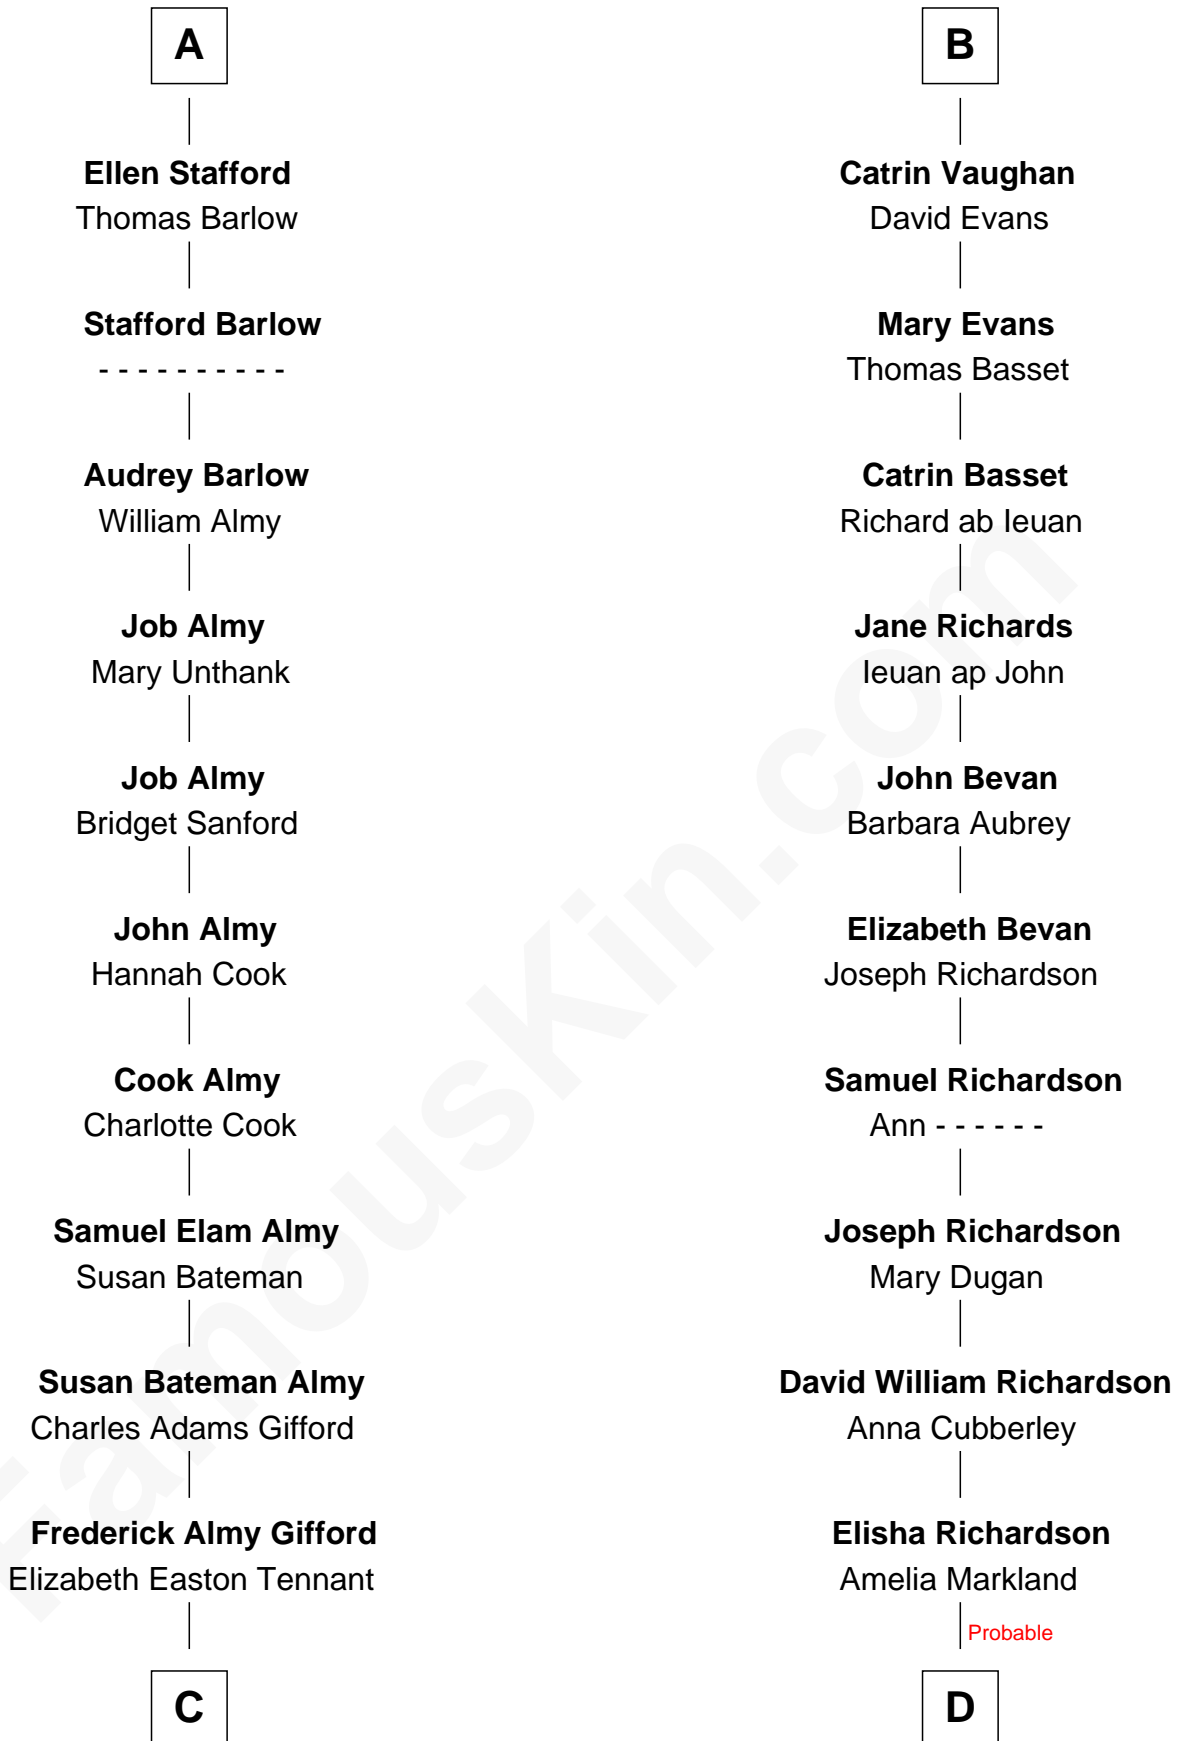

FamousKin.com Relationship Chart of

Marilyn Monroe

Actress, Model, and Singer

18th cousin 3 times removed of

Sally Ride

1st American Woman in Space

C

Charles Stanley Gifford

Gladys Pearl Monroe

Marilyn Monroe

Actress, Model, and Singer

D

William Cubberly Richardson

Mary Ann Lee

Charles Everroad Richardson

Blanche Gibson