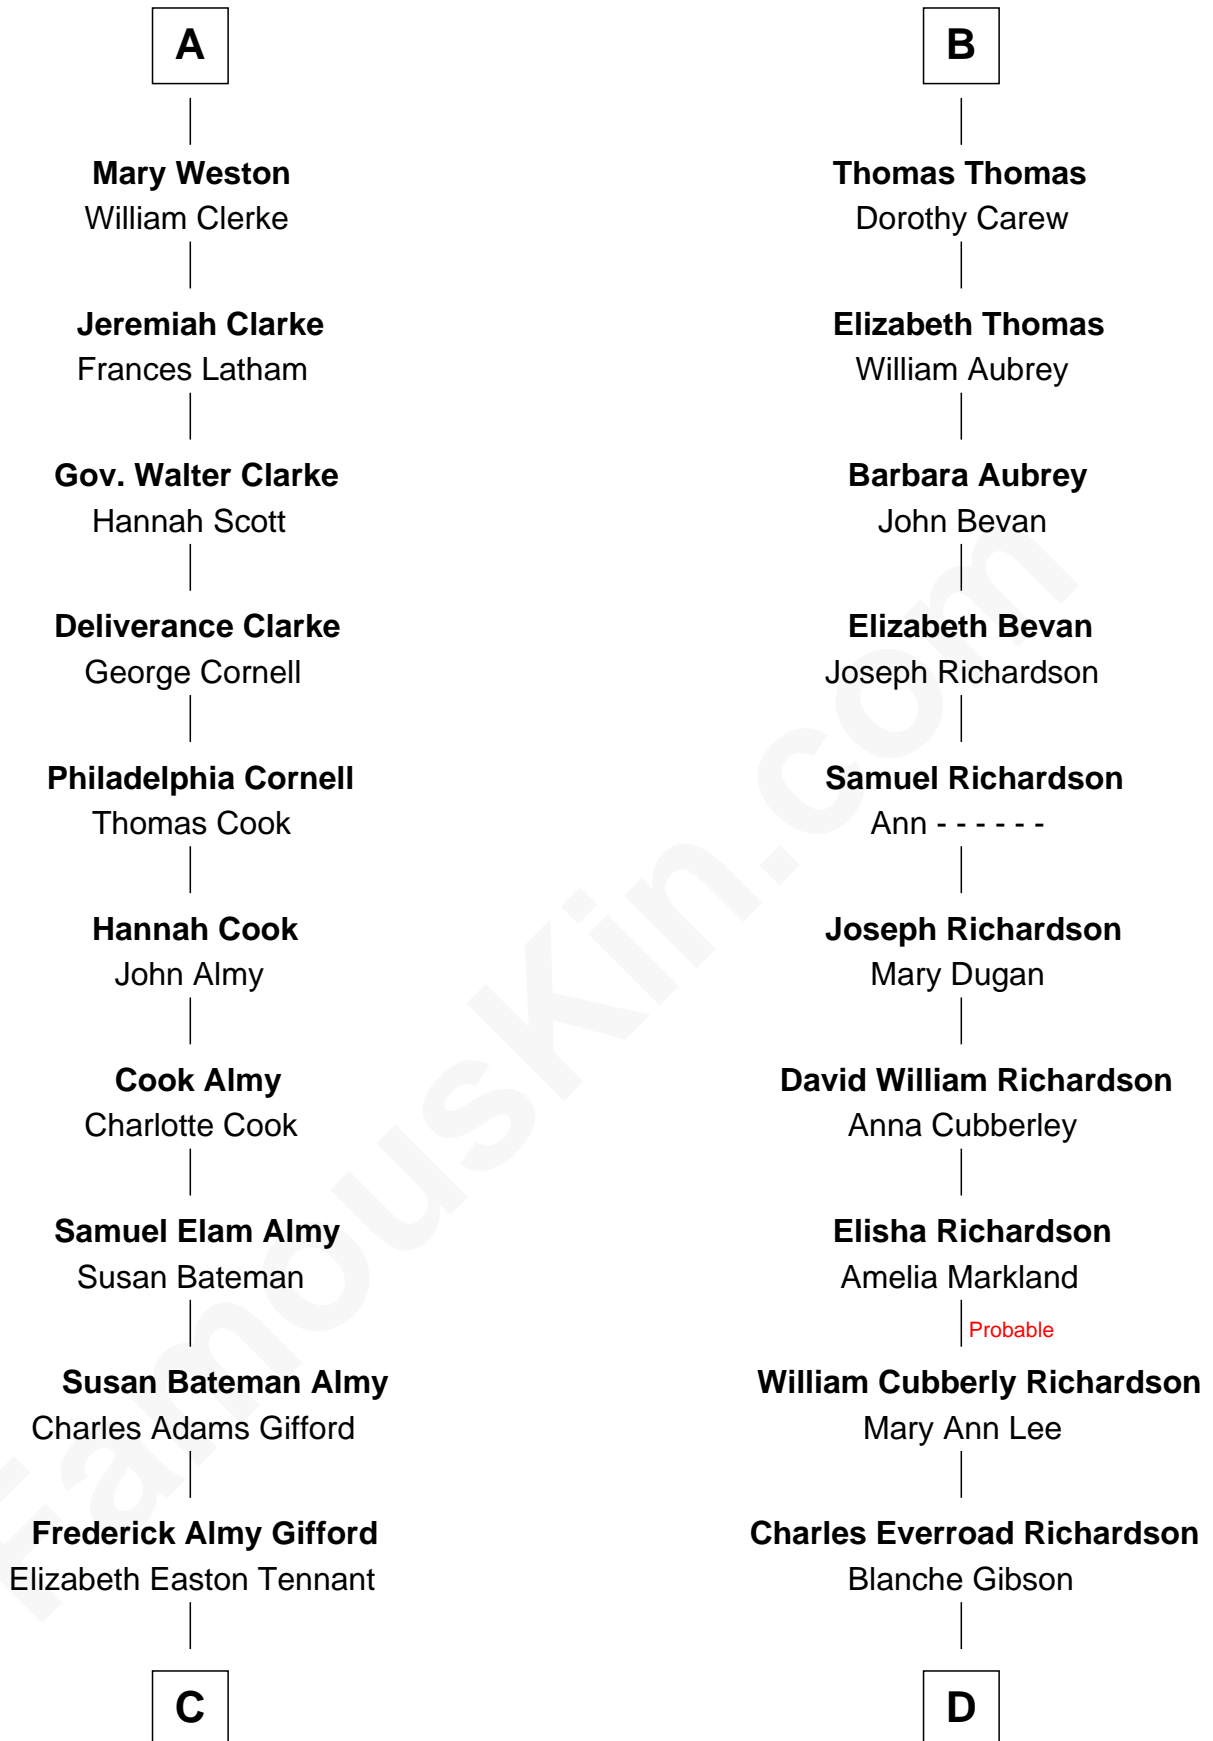

# FamousKin.com Relationship Chart of

**Marilyn Monroe**

*Actress, Model, and Singer*

18th cousin 1 time removed of

**Sally Ride**

*1st American Woman in Space*

**Sir William Stradling**

Isabel St. Barbe

**C**

**Charles Stanley Gifford**

Gladys Pearl Monroe

**Marilyn Monroe**

*Actress, Model, and Singer*

**D**

**Jennie Mae Richardson**

Thomas Vernam Ride

**Dale Burdell Ride**

Carol Joyce Anderson

**Sally Ride**

*1st American Woman in Space*

FamousKin.com