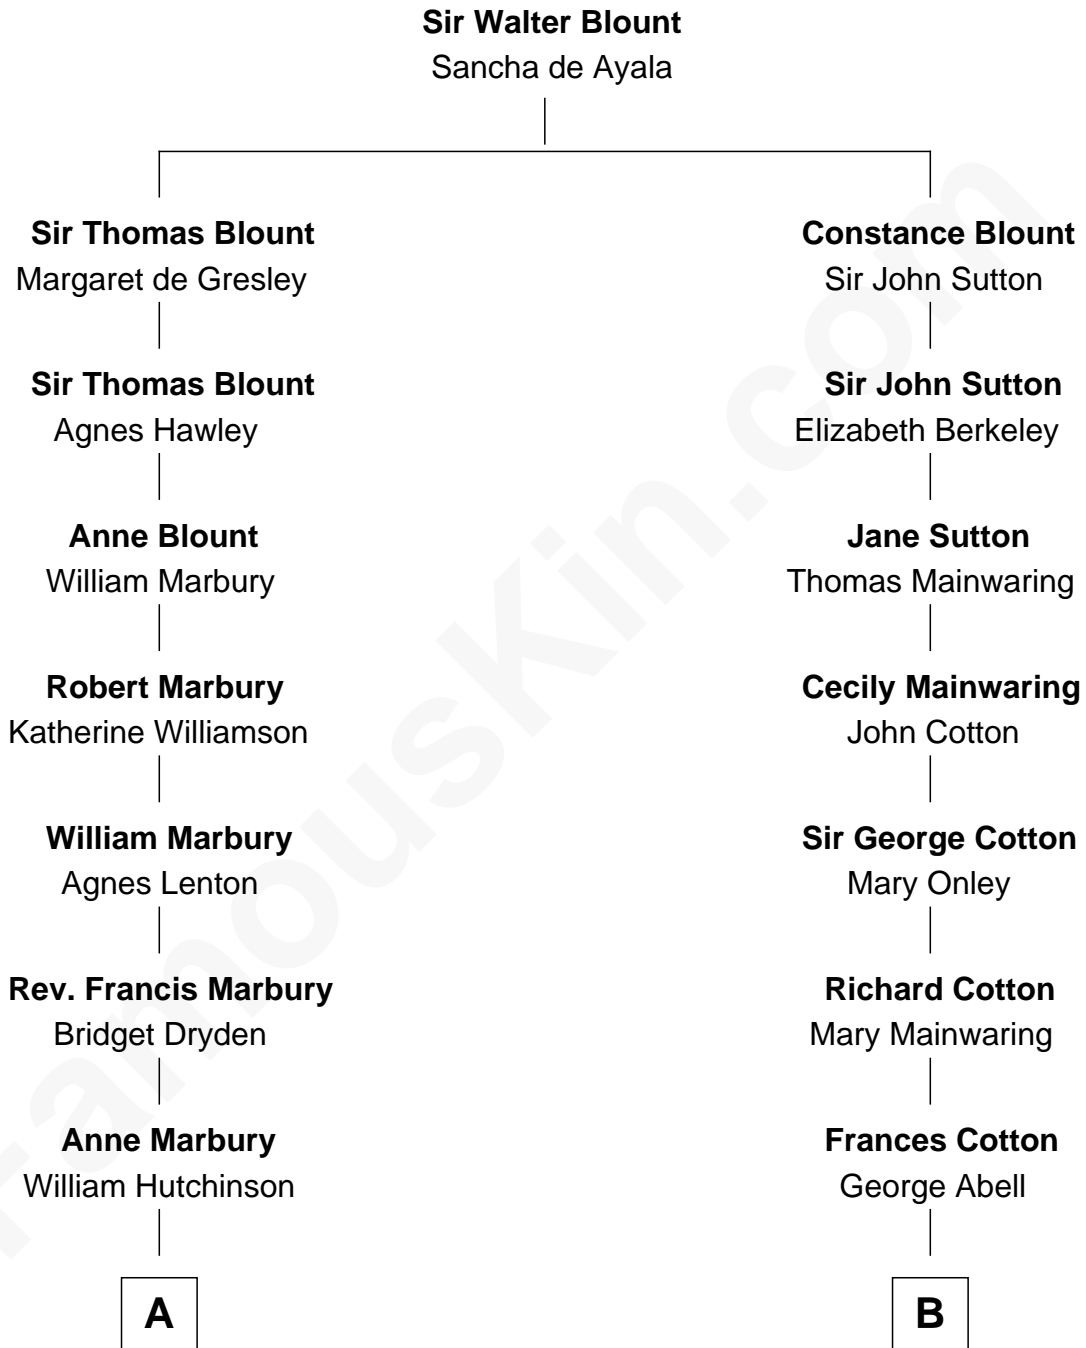

FamousKin.com

Relationship Chart of

Marilyn Monroe

Actress, Model, and Singer

16th cousin 2 times removed of

Adlai Stevenson III

U.S. Senator from Illinois

C

Ellen Borden

Adlai Ewing Stevenson

Adlai Stevenson III

U.S. Senator from Illinois

FamousKin.com