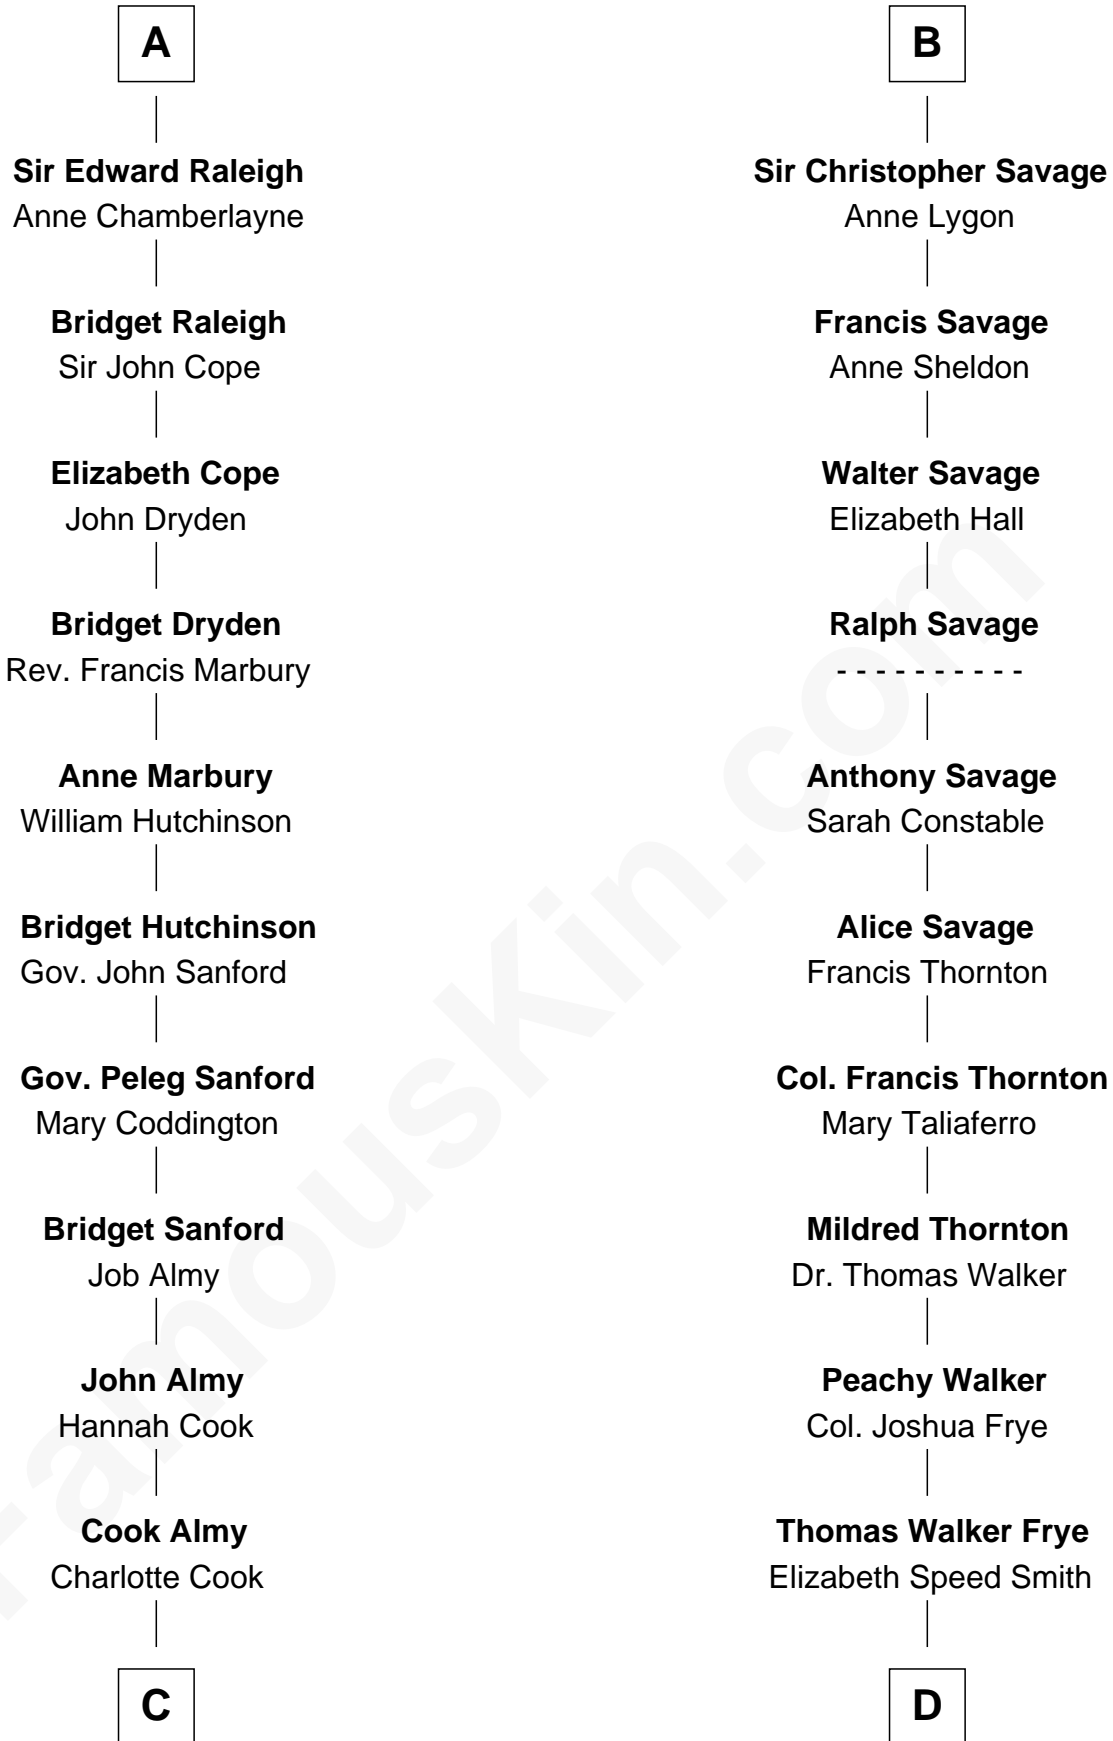

# FamousKin.com Relationship Chart of

**Marilyn Monroe**

*Actress, Model, and Singer*

21st cousin of

**Adlai Stevenson III**

*U.S. Senator from Illinois*

**Richard Fitzalan**

Alice de Saluzzo

Alice de Warenne

**Richard Fitzalan**

Eleanor Plantagenet

**Sir Richard Fitzalan**

Elizabeth de Bohun

**Elizabeth Fitzalan**

Sir Robert Goushill

**Joan Goushill**

Sir Thomas Stanley

**Katherine Stanley**

Sir John Savage

**Sir Christopher Savage**

Anne Stanley

**B**

**C**

**Samuel Elam Almy**

Susan Bateman

**Susan Bateman Almy**

Charles Adams Gifford

**Frederick Almy Gifford**

Elizabeth Easton Tennant

**Charles Stanley Gifford**

Gladys Pearl Monroe

**Marilyn Monroe**