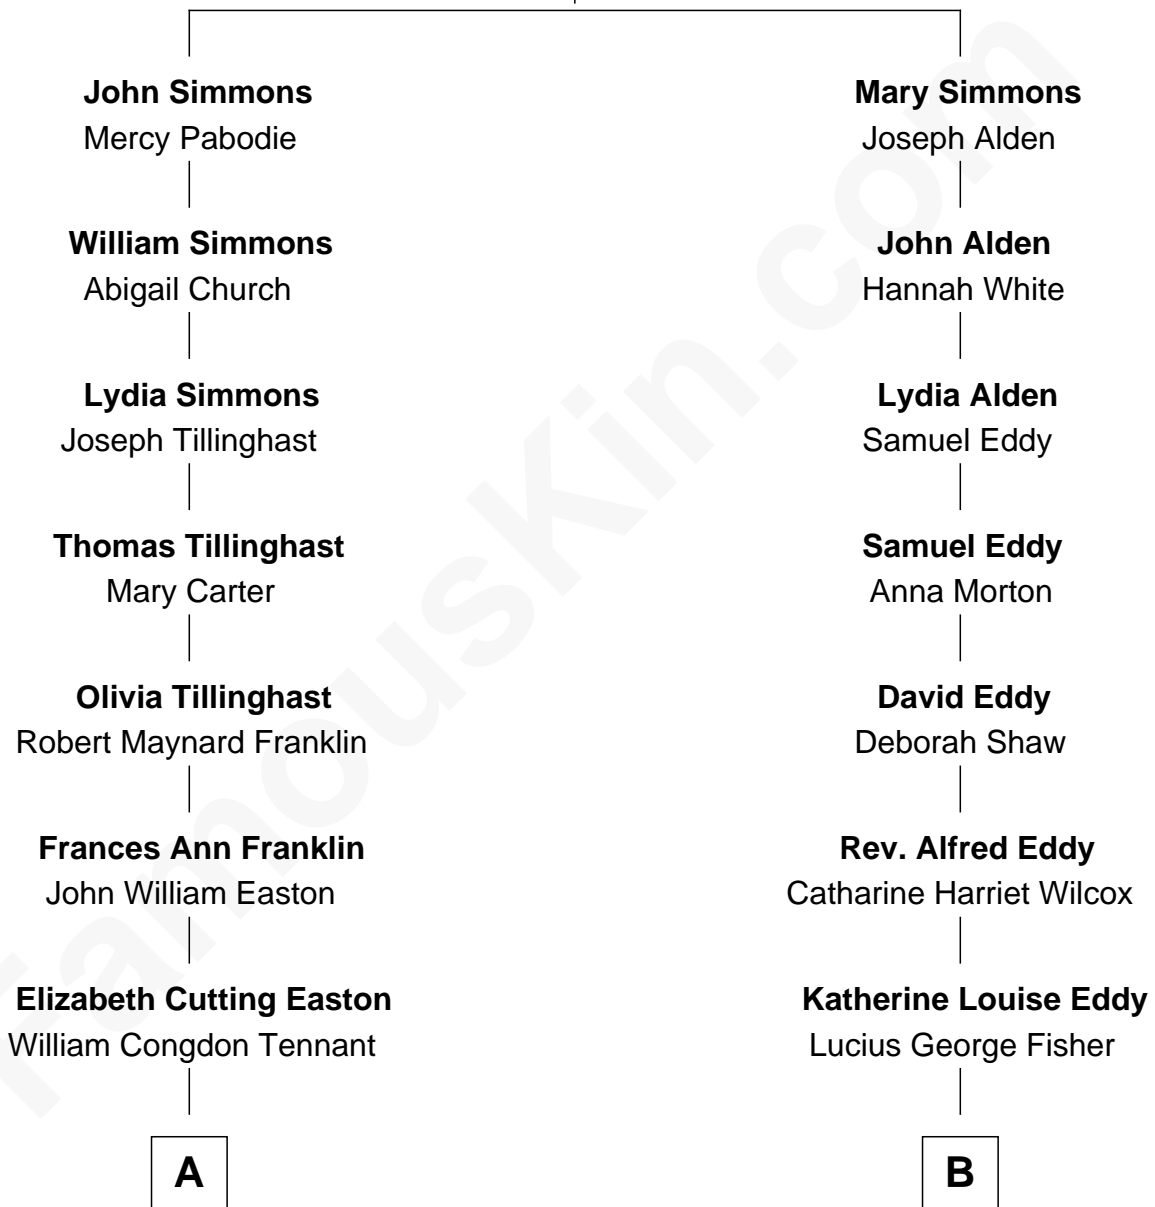

FamousKin.com Relationship Chart of

Marilyn Monroe

Actress, Model, and Singer

9th cousin 1 time removed of

Jodie Foster

Movie Actress

Moses Simmons

Sarah - - - - -

A

Elizabeth Easton Tennant

Frederick Almy Gifford

Charles Stanley Gifford

Gladys Pearl Monroe

Marilyn Monroe

Actress, Model, and Singer

B