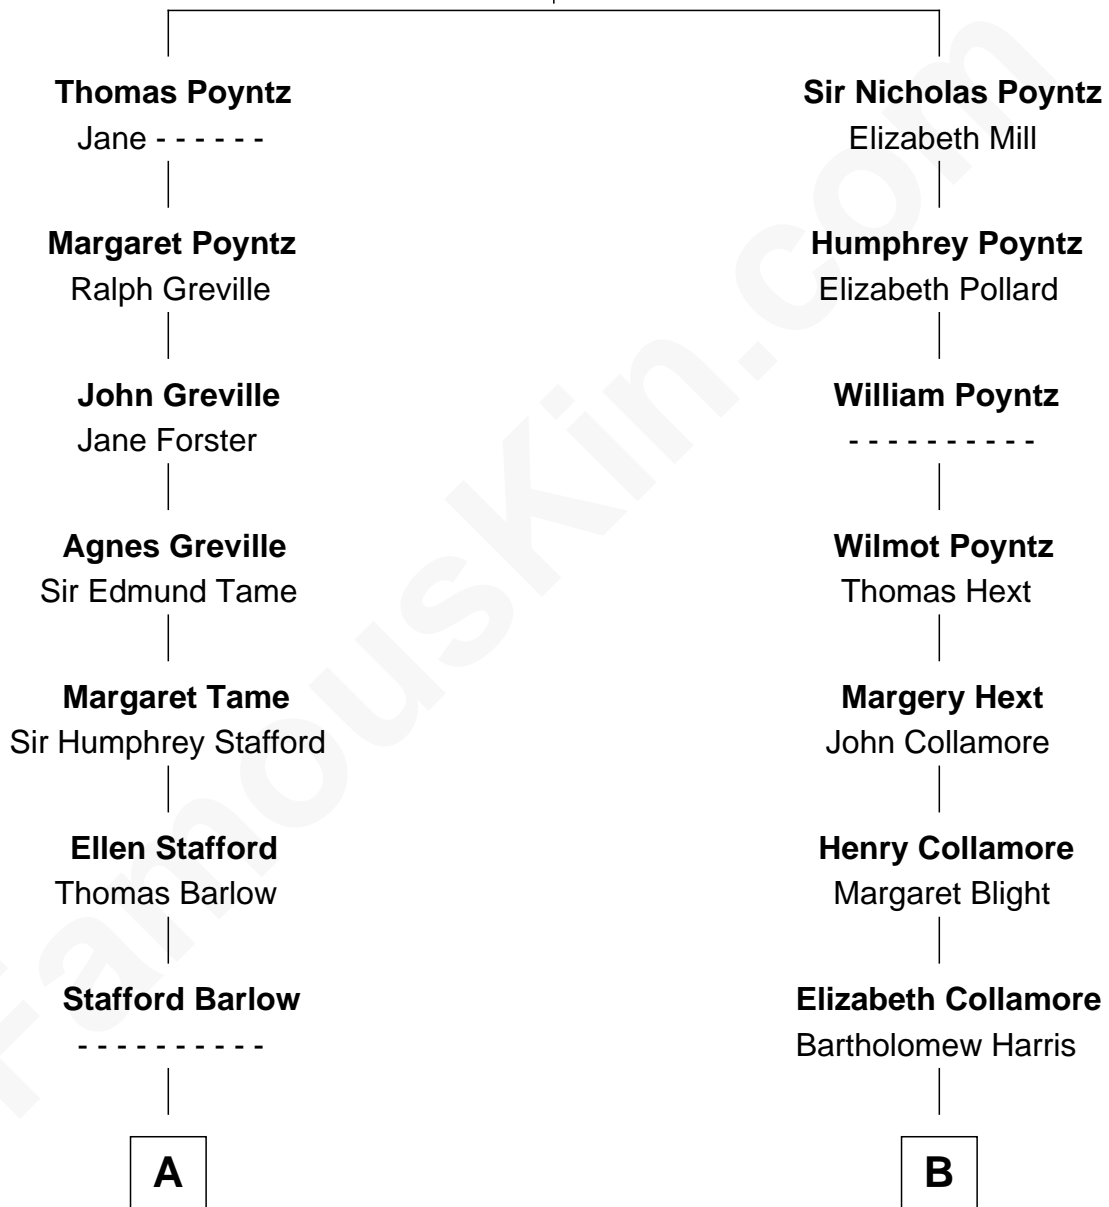

FamousKin.com Relationship Chart of

Marilyn Monroe

Actress, Model, and Singer

16th cousin 2 times removed of

Jodie Foster

Movie Actress

Robert Poyntz
Katherine FitzNichol

C

Lucius Fisher Foster

Evelyn Della Almond

Jodie Foster

Movie Actress

FamousKin.com