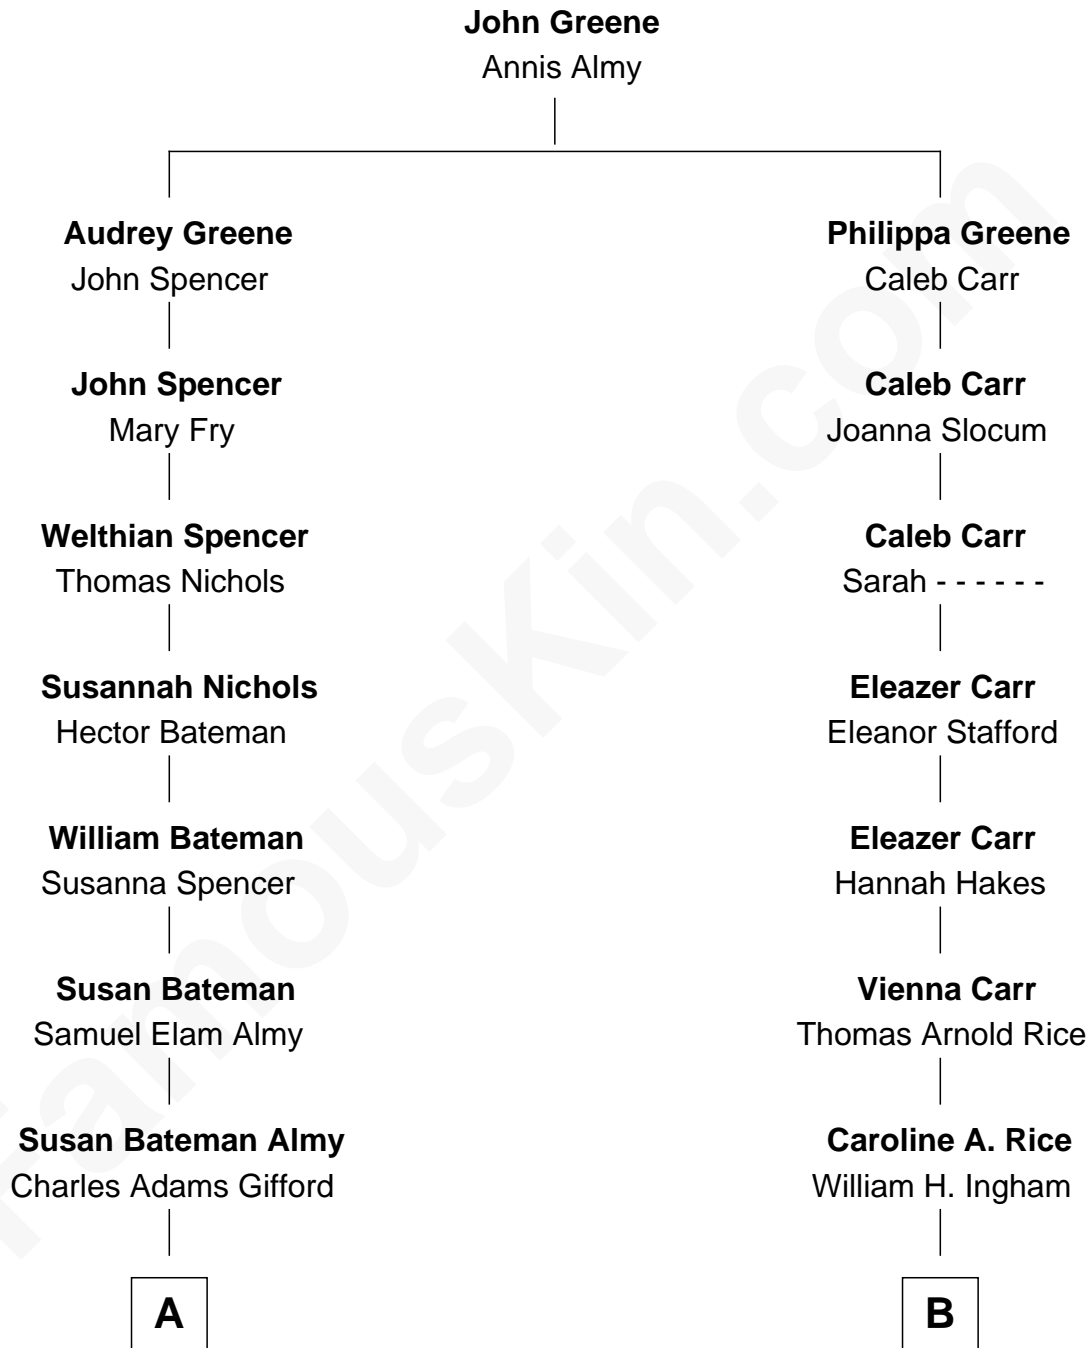

# FamousKin.com Relationship Chart of

**Marilyn Monroe**

*Actress, Model, and Singer*

9th cousin of

**Charlie Munger**

*Vice-Chairman of Berkshire Hathaway*

**A**

**Frederick Almy Gifford**  
Elizabeth Easton Tennant

**Charles Stanley Gifford**  
Gladys Pearl Monroe

**Marilyn Monroe**  
*Actress, Model, and Singer*

**B**

**Helen Vienna Ingham**  
Charles W. Russell

**Florence V. Russell**  
Alfred Case Munger

**Charlie Munger**  
*Vice-Chairman of Berkshire Hathaway*

FamousKin.com