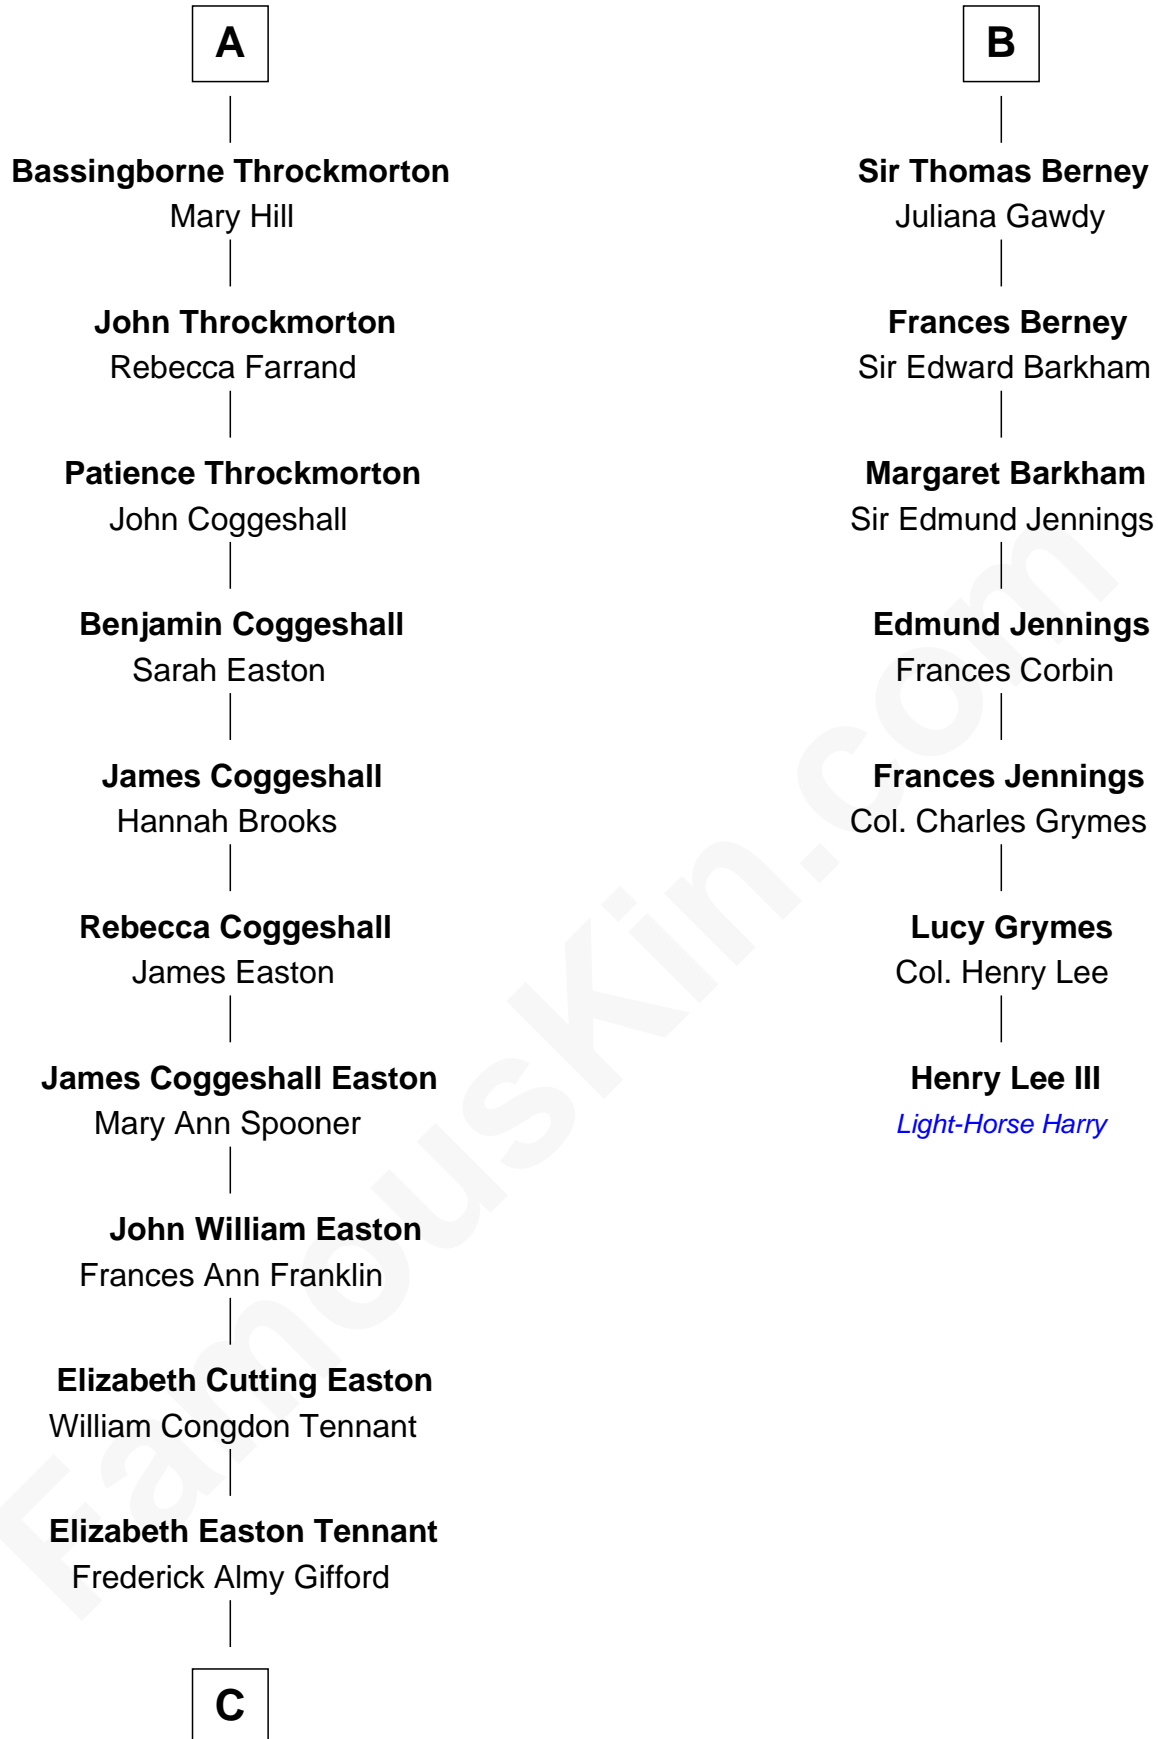

FamousKin.com

Relationship Chart of

Marilyn Monroe

Actress, Model, and Singer

13th cousin 5 times removed of

Henry Lee III

9th Governor of Virginia

Sir Richard Sergeaux

Elizabeth Sergeaux

Sir William Marney

Emma Marney

Sir Thomas Tyrrell

Humphrey Tyrrell

Isabel Helion

Anne Tyrrell

Sir Roger Wentworth

Margery Wentworth

John Berney

John Berney

Margaret Read

Henry Berney

Alice Appleton

B

C

Charles Stanley Gifford

Gladys Pearl Monroe

Marilyn Monroe

Actress, Model, and Singer

FamousKin.com