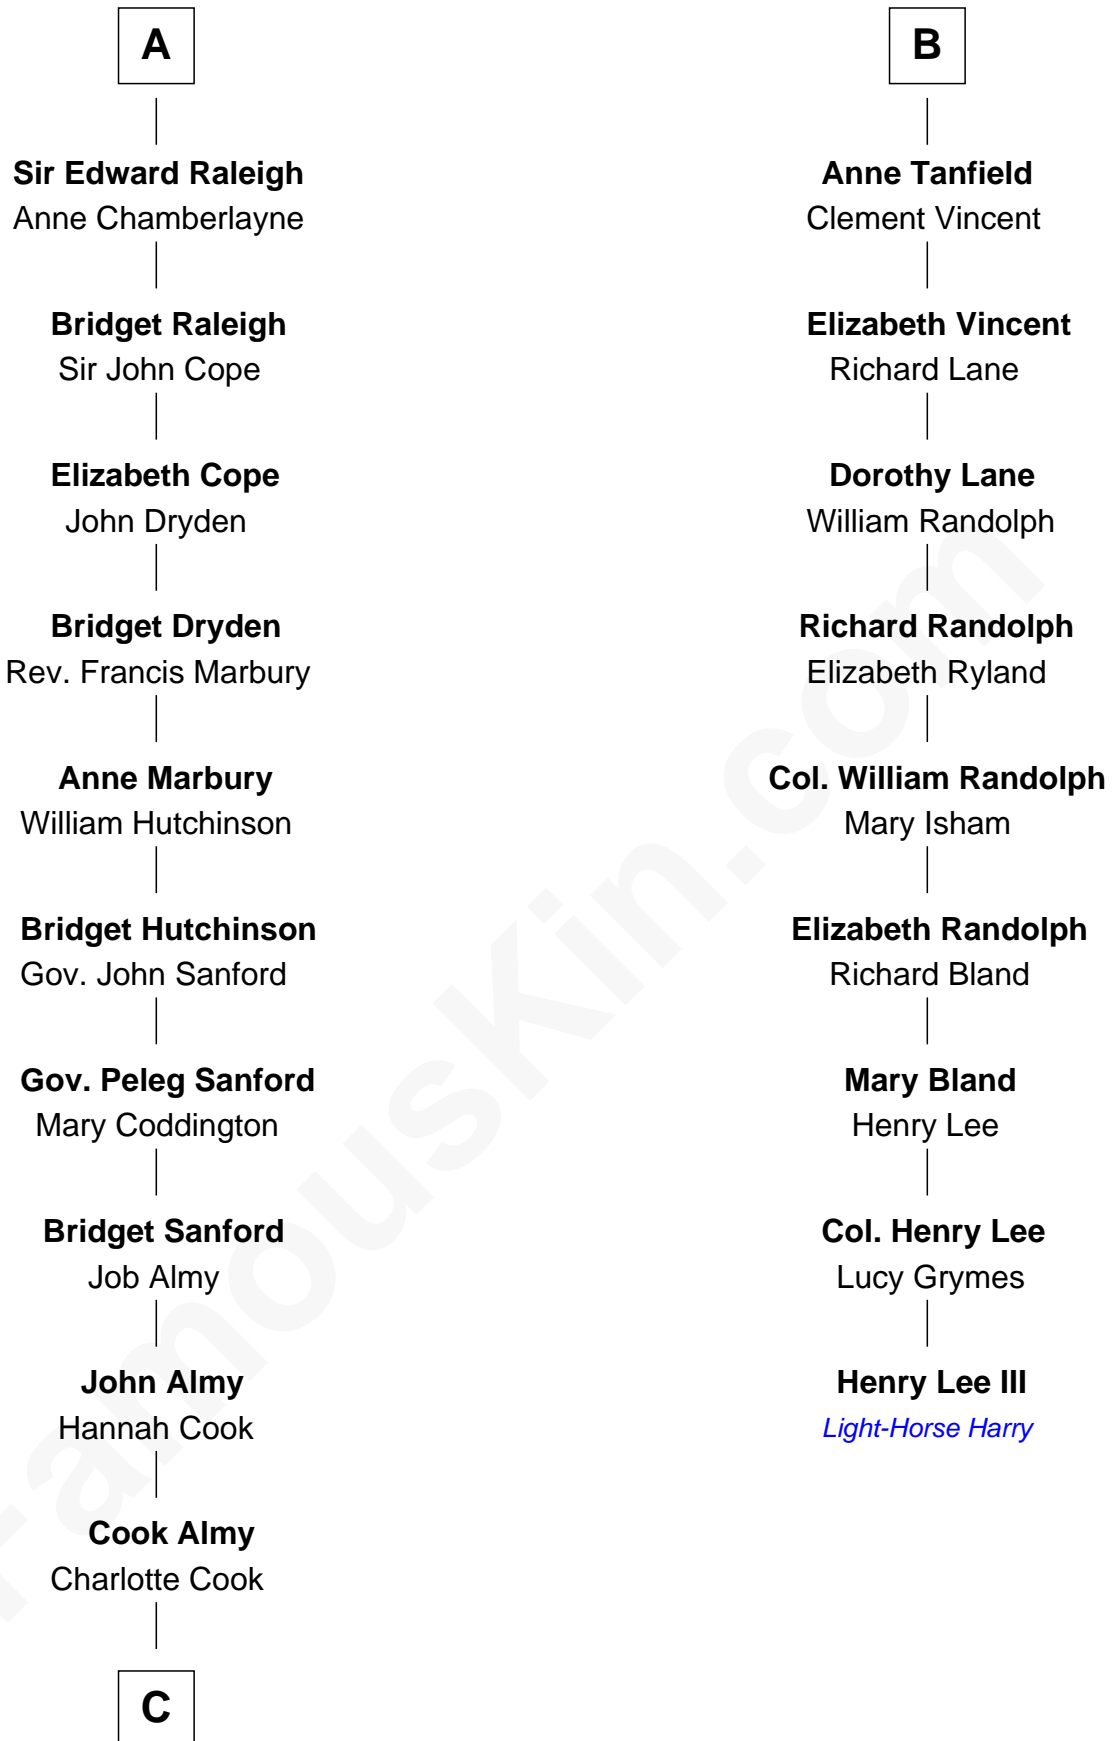

FamousKin.com

Relationship Chart of

Marilyn Monroe

Actress, Model, and Singer

15th cousin 6 times removed of

Henry Lee III

9th Governor of Virginia

Sir Hugh I de Audley

Iseult de Mortimer

C

Samuel Elam Almy

Susan Bateman

Susan Bateman Almy

Charles Adams Gifford

Frederick Almy Gifford

Elizabeth Easton Tennant