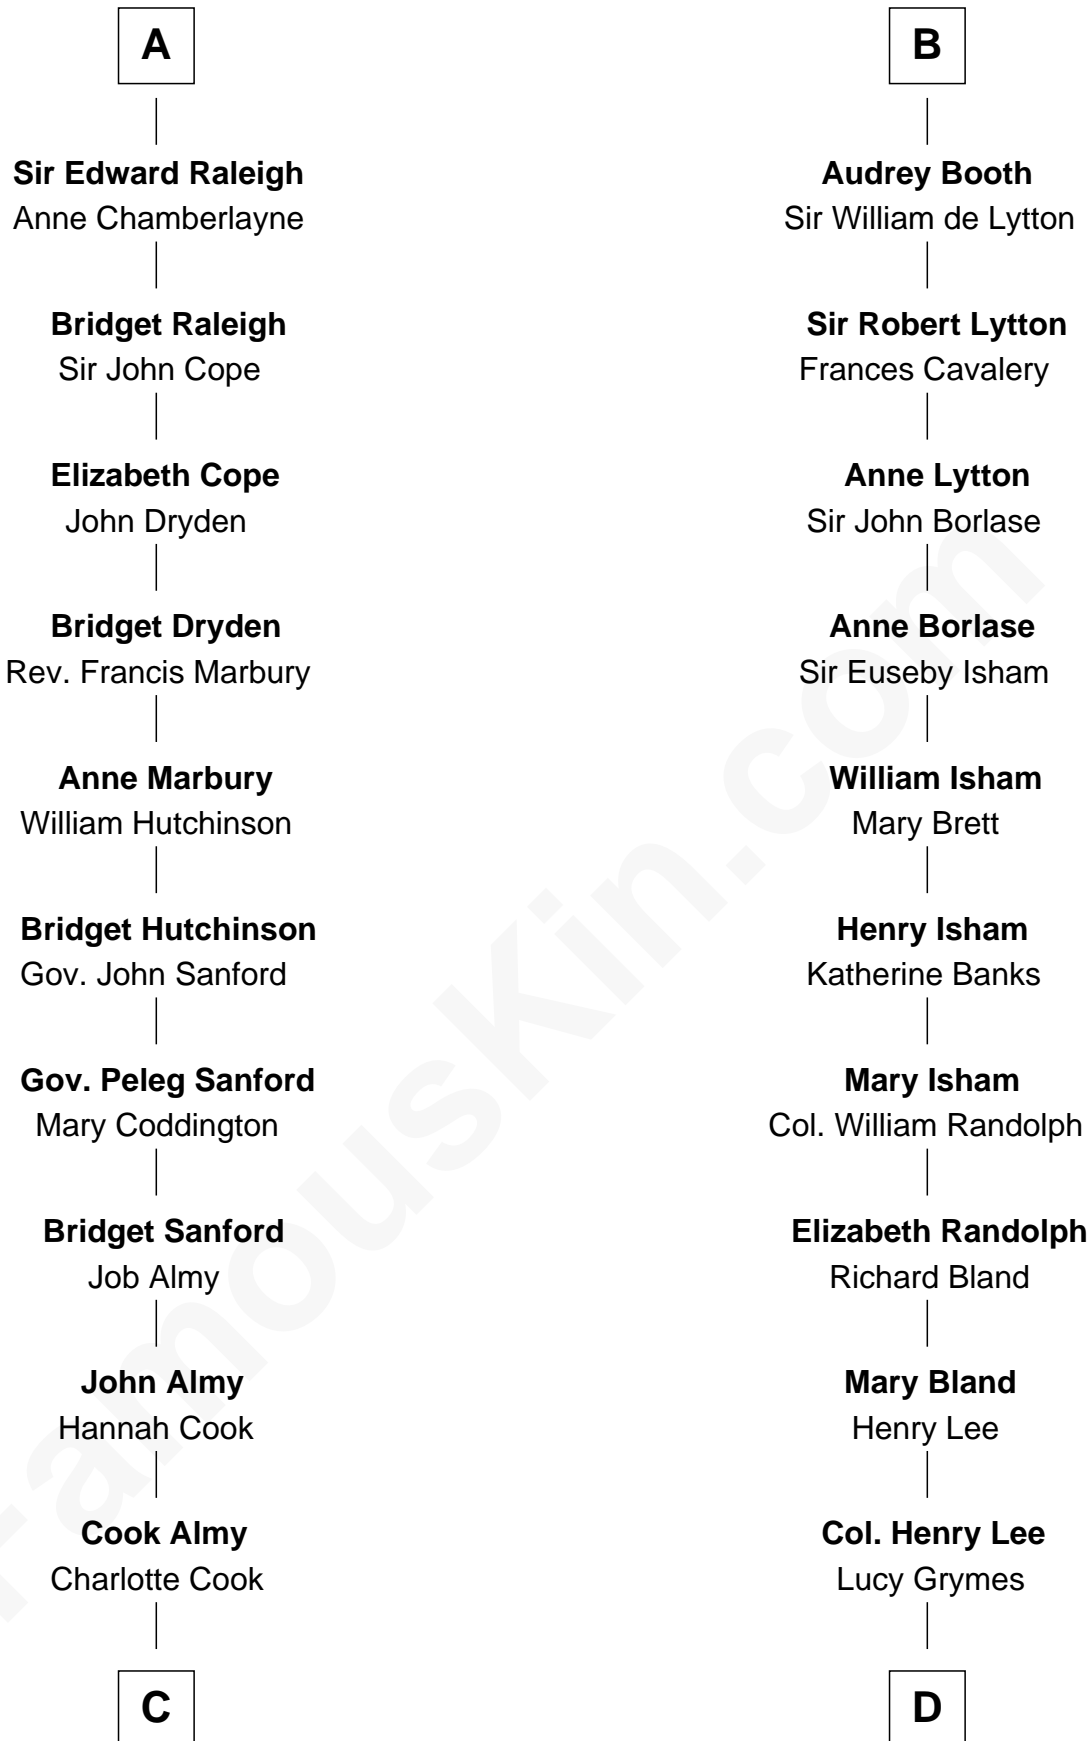

### Marilyn Monroe

*Actress, Model, and Singer*

18th cousin 3 times removed of

### General Robert E. Lee

*Confederate Army - U.S. Civil War*

**Sir Hugh le Despencer**

Isabella de Beauchamp

**C**

**Samuel Elam Almy**  
Susan Bateman

**Susan Bateman Almy**  
Charles Adams Gifford

**Frederick Almy Gifford**  
Elizabeth Easton Tennant

**Charles Stanley Gifford**  
Gladys Pearl Monroe

**Marilyn Monroe**  
*Actress, Model, and Singer*

**D**

**Maj. Gen. Henry Lee**  
Anne Hill Carter

**General Robert E. Lee**  
*Confederate Army - U.S. Civil War*