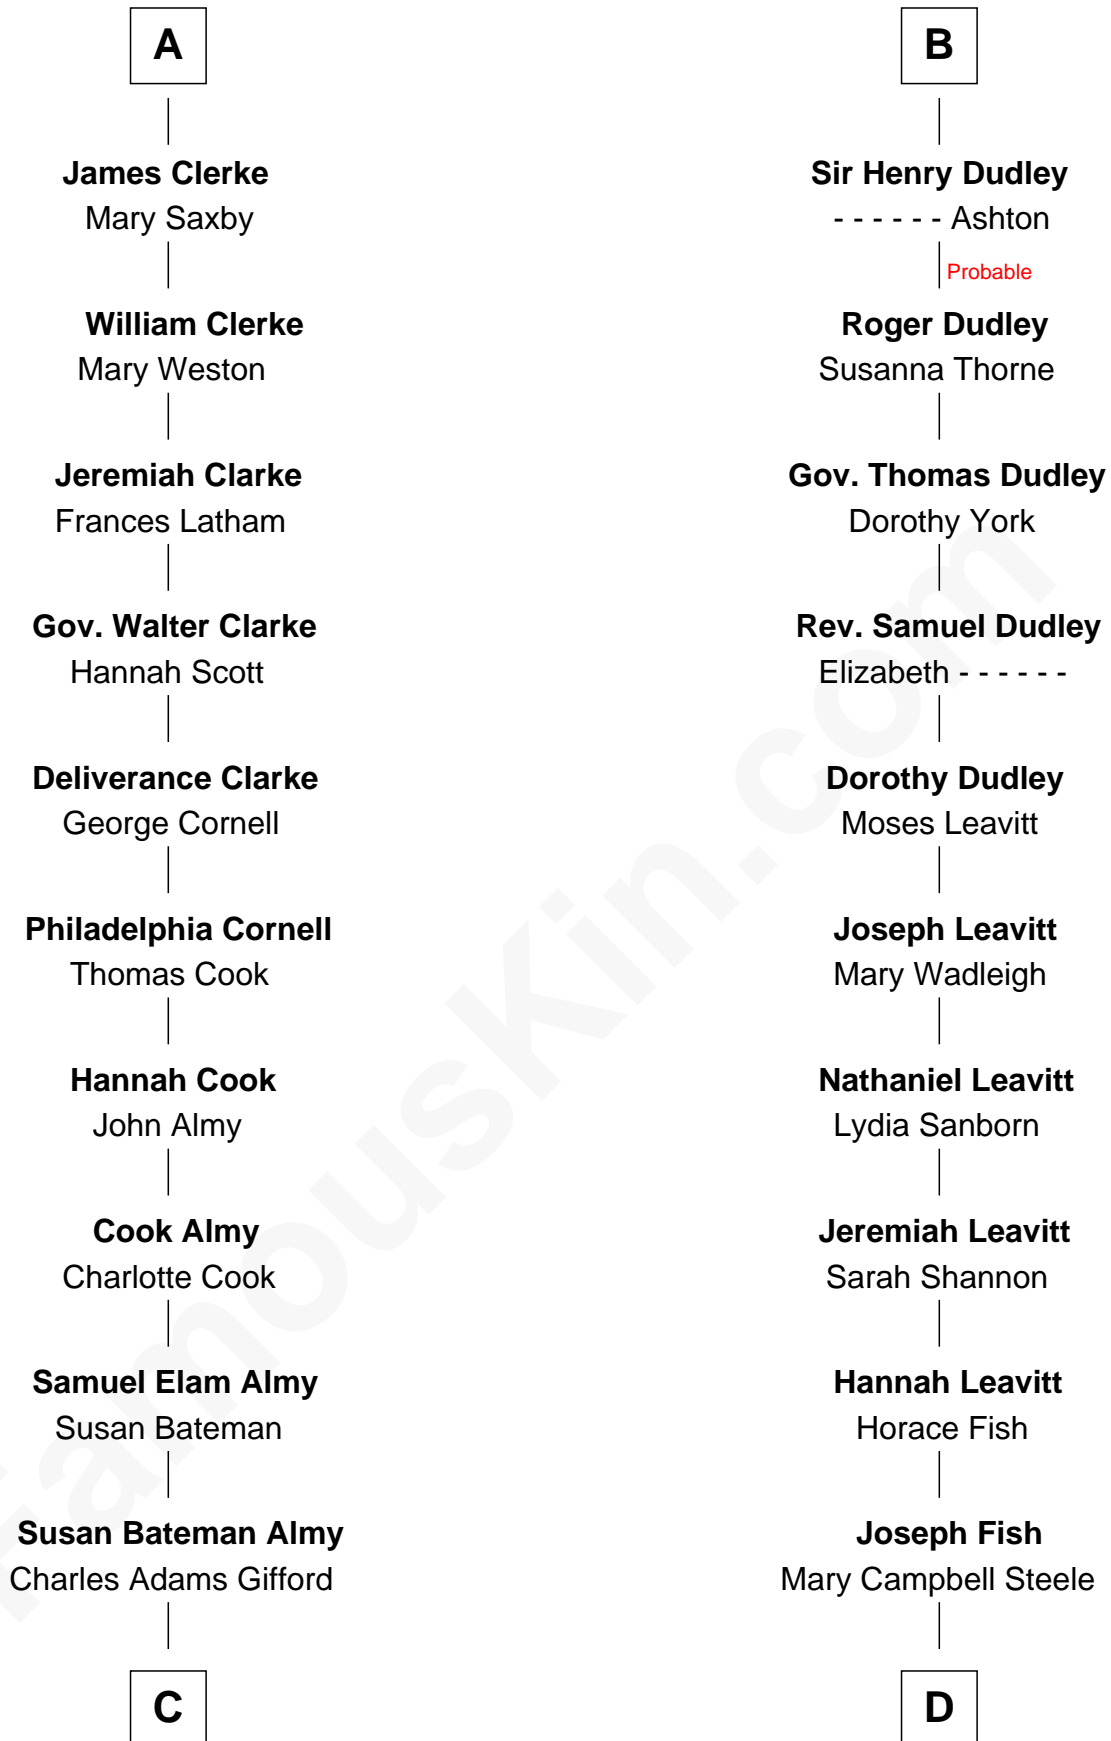

FamousKin.com Relationship Chart of

Marilyn Monroe

Actress, Model, and Singer

19th cousin 2 times removed of

Keri Russell

TV and Movie Actress

Sir William de Ros
Margery de Badlesmere

C

Frederick Almy Gifford
Elizabeth Easton Tennant

Charles Stanley Gifford
Gladys Pearl Monroe

Marilyn Monroe
Actress, Model, and Singer

D

John Lazelle Fish
Melvina Cheney

Karl Joseph Fish
Mary Emma McNeil

Emma Inez Fish
Kermit Sylvester Stephens