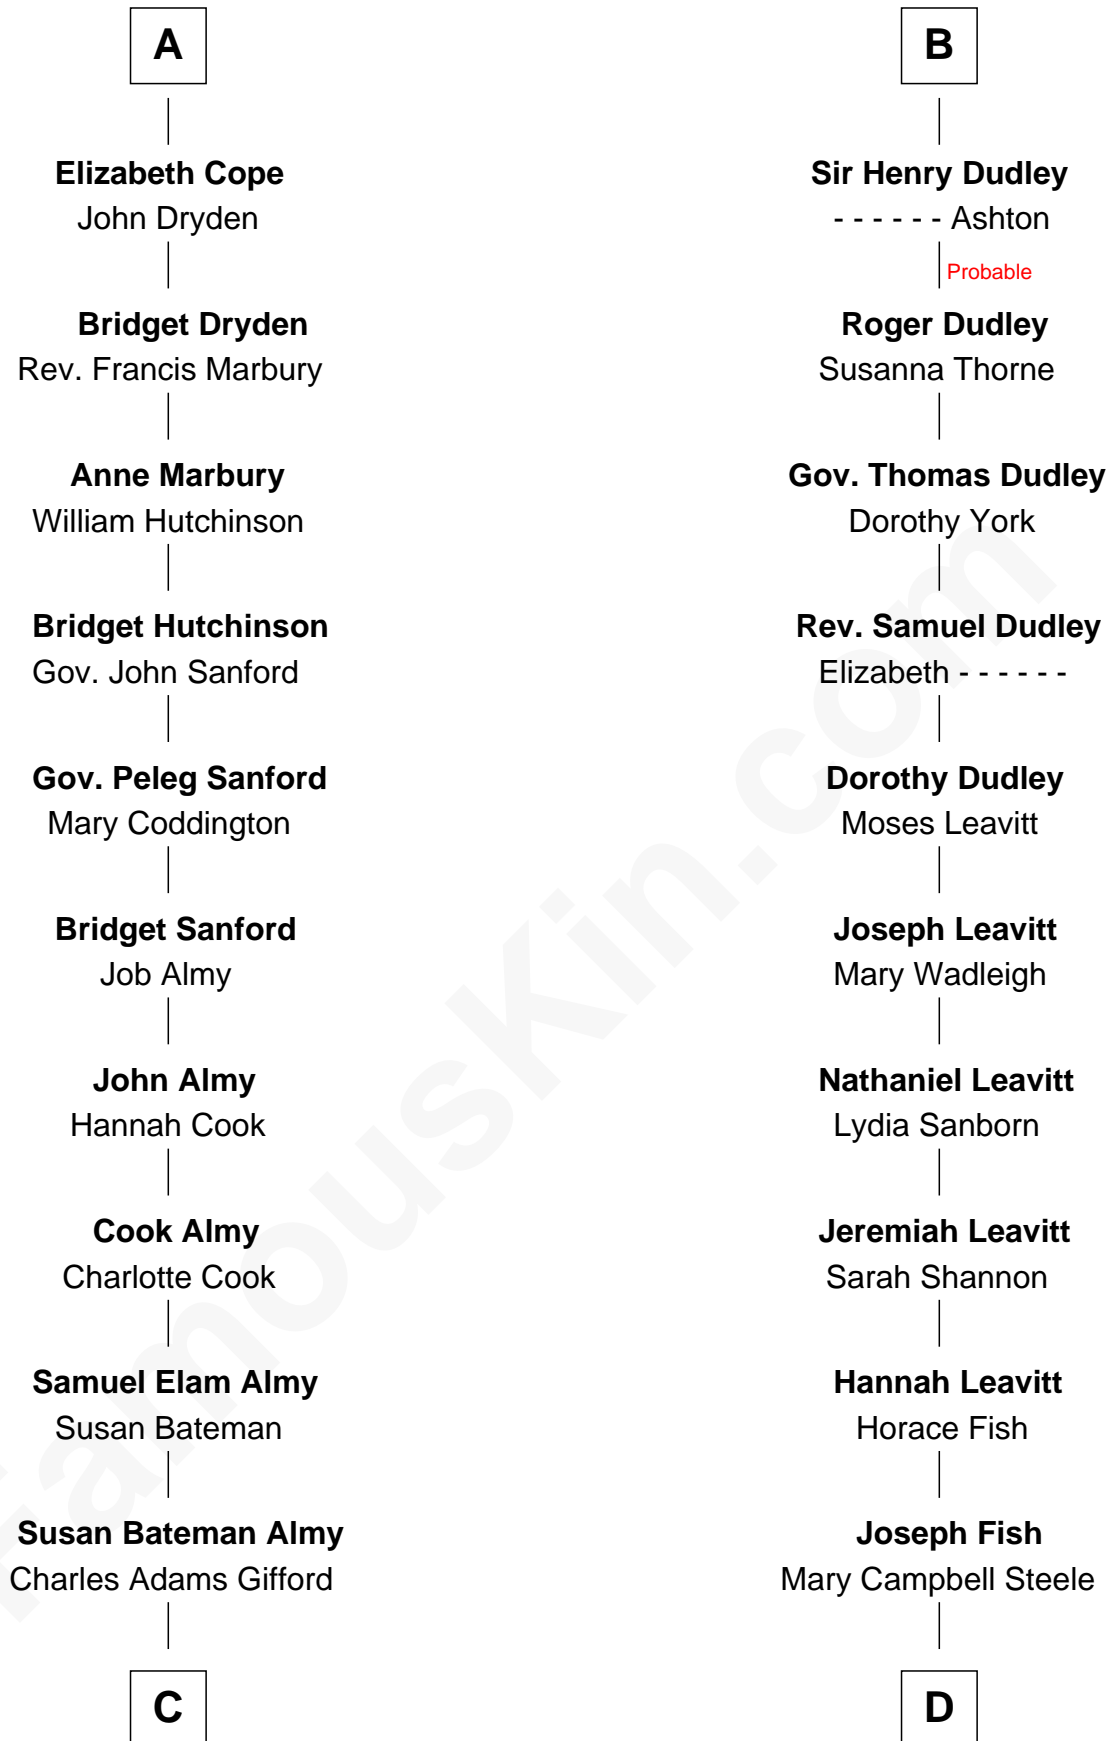

FamousKin.com Relationship Chart of

Marilyn Monroe

Actress, Model, and Singer

19th cousin 2 times removed of

Keri Russell

TV and Movie Actress

Margaret de Audley

Ralph de Stafford

Thomas de Ros

Margaret de Ros

Sir Reynold Grey

Margaret Grey

Sir William Bonville

William Bonville

Elizabeth Harington

William Bonville

Katherine Neville

Cecily Bonville

Thomas Grey

Cecily Grey

Sir John Sutton

B

C

Frederick Almy Gifford
Elizabeth Easton Tennant

Charles Stanley Gifford
Gladys Pearl Monroe

Marilyn Monroe
Actress, Model, and Singer

D

John Lazelle Fish
Melvina Cheney

Karl Joseph Fish
Mary Emma McNeil

Emma Inez Fish
Kermit Sylvester Stephens

Stephanie Stephens
David Harold Russell