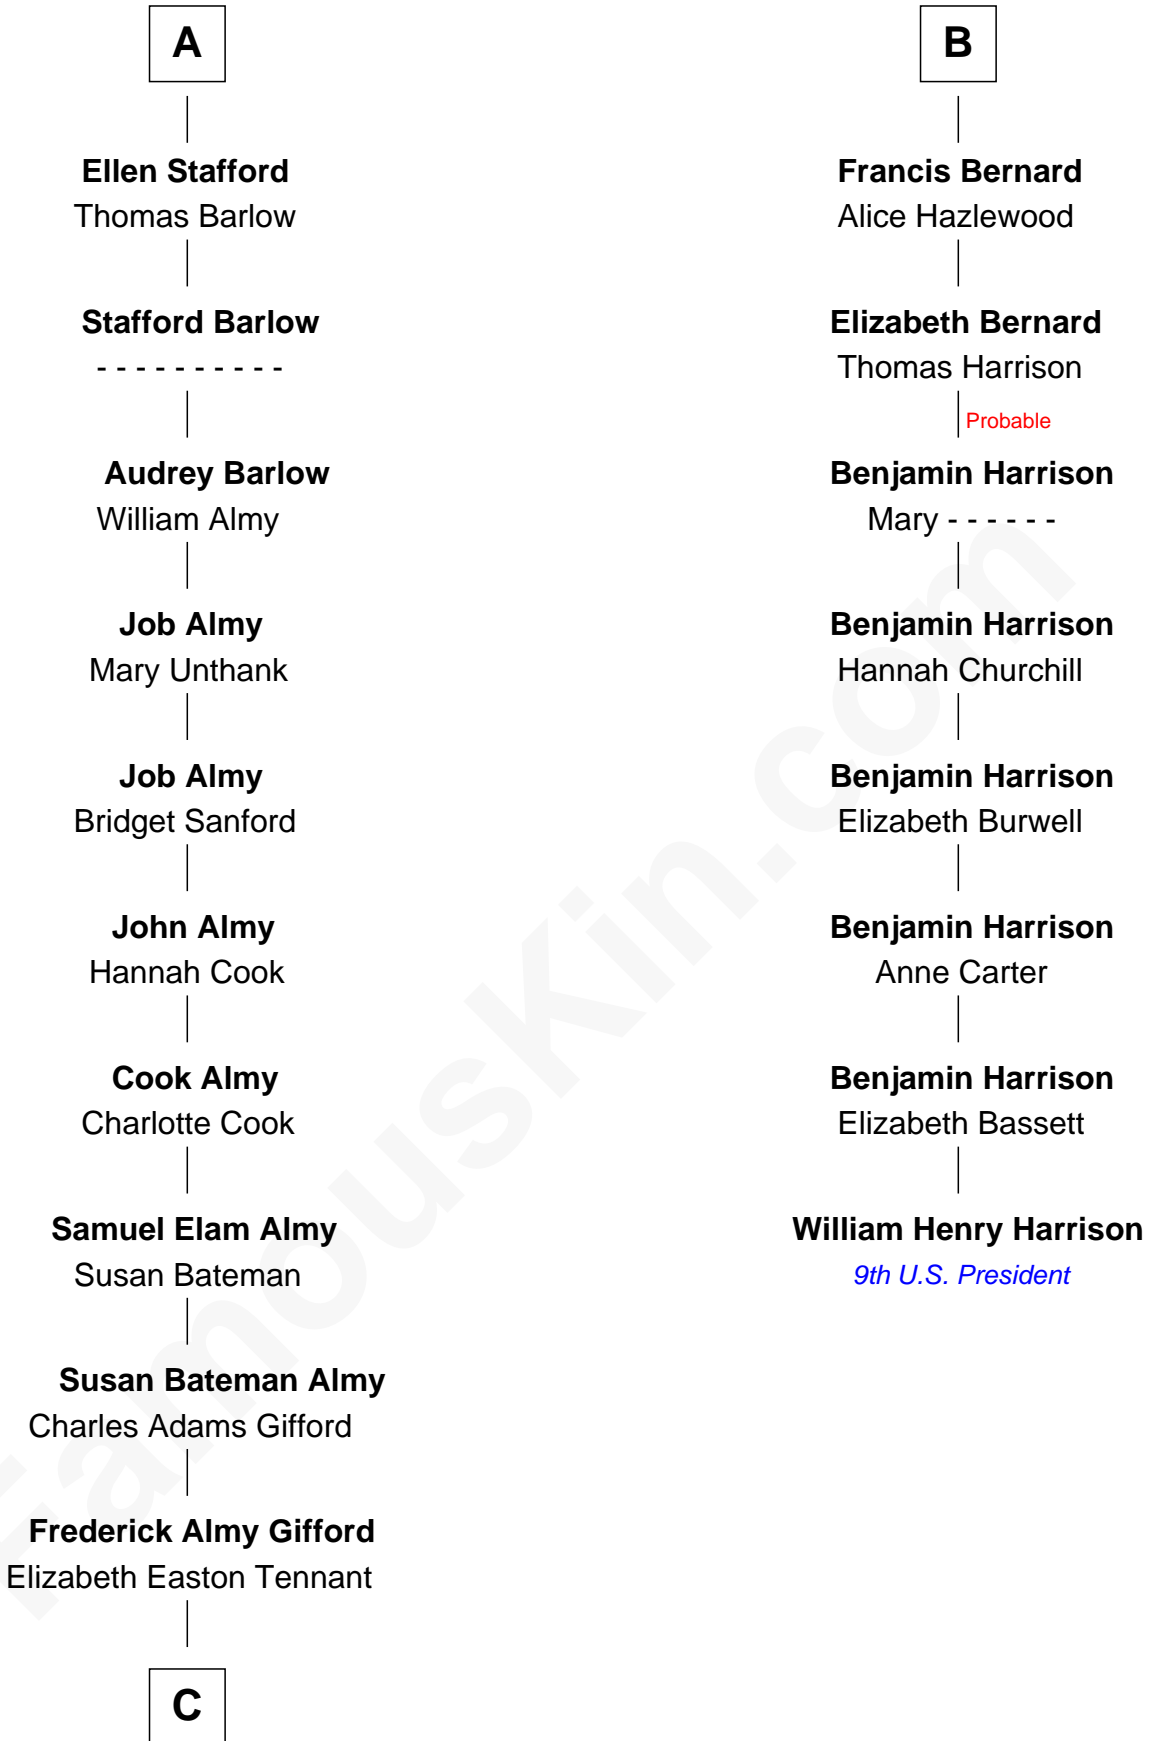

FamousKin.com Relationship Chart of

Marilyn Monroe

Actress, Model, and Singer

14th cousin 4 times removed of

William Henry Harrison

9th U.S. President

Ralph de Stafford

with wife
Katherine de Hastang

Margaret Daundelyn

Sir Humphrey Stafford

Margaret Tame

John Bernard

Cecily Muscote

A

B

C

Charles Stanley Gifford

Gladys Pearl Monroe

Marilyn Monroe

Actress, Model, and Singer

FamousKin.com