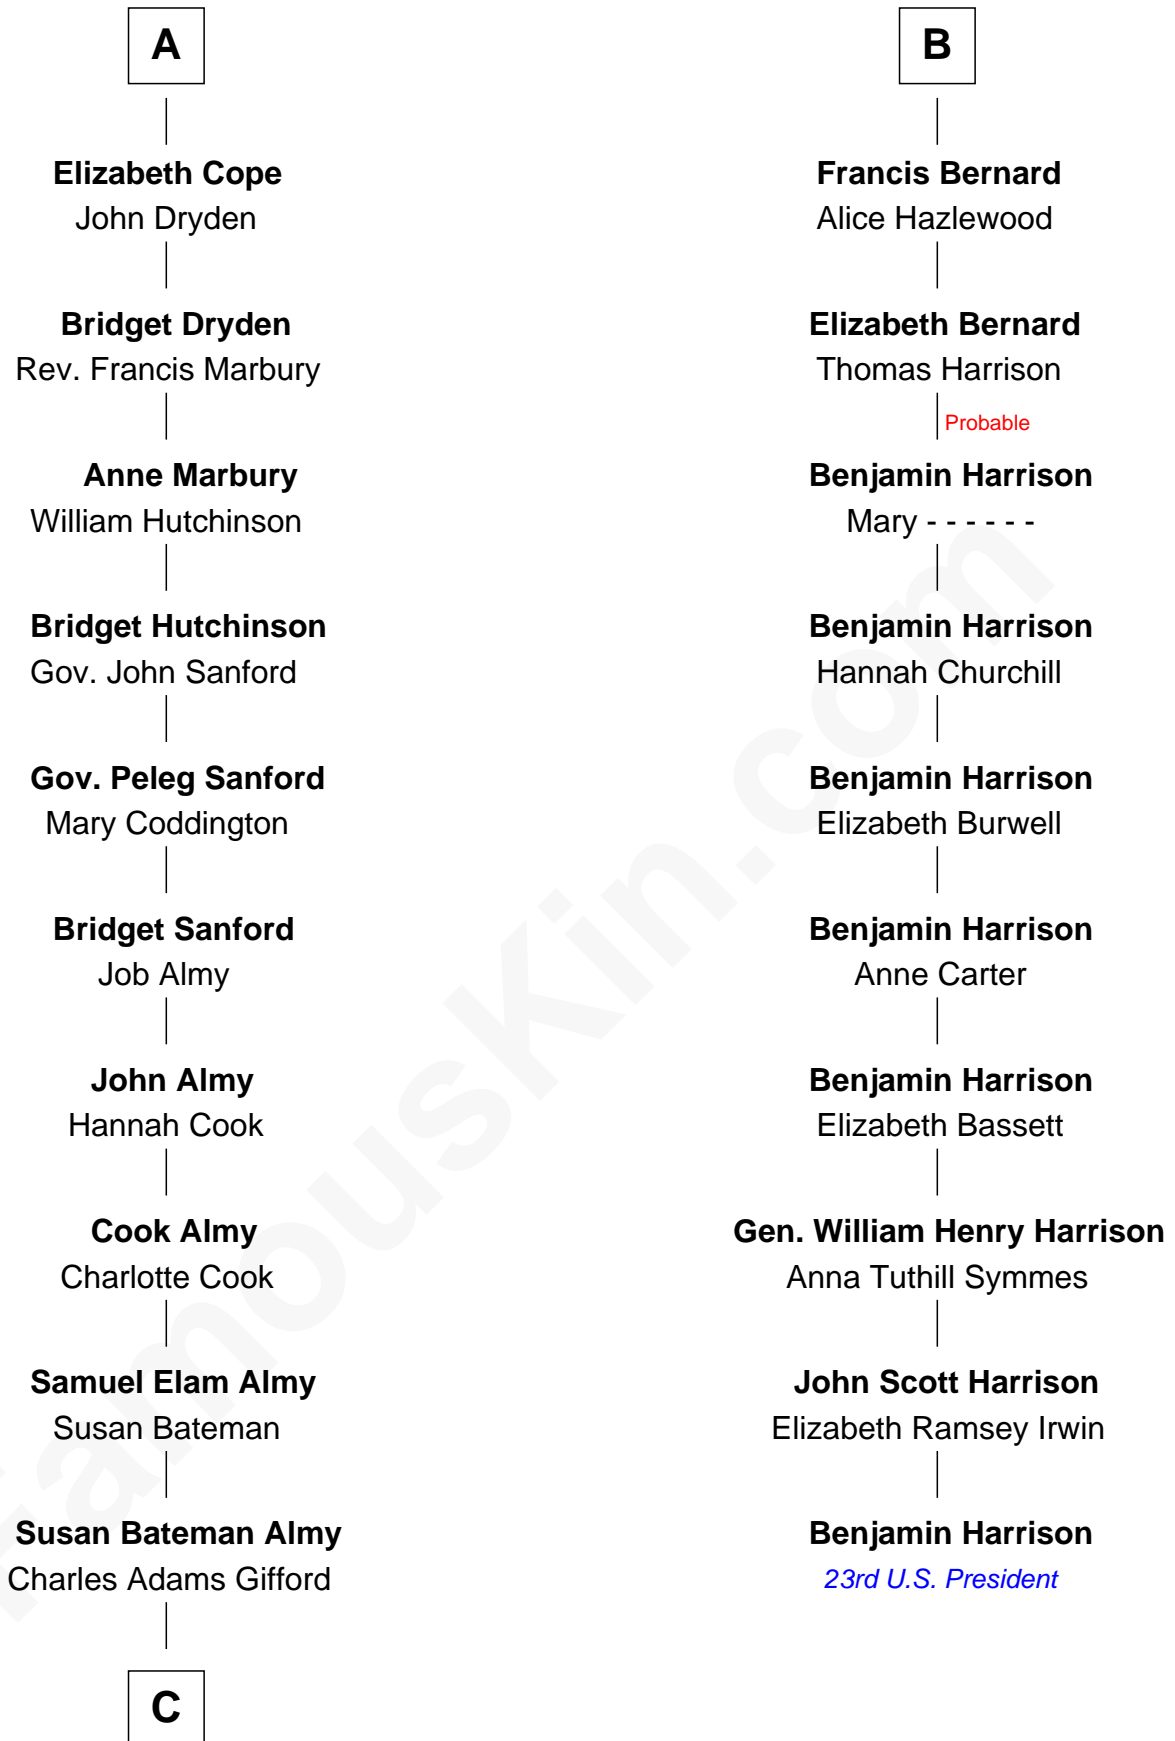

FamousKin.com Relationship Chart of

Marilyn Monroe

Actress, Model, and Singer

16th cousin 3 times removed of

Benjamin Harrison

23rd U.S. President

Margaret de Audley

Ralph de Stafford

John Bernard

John Bernard

Margaret Daundelyn

John Bernard

Cecily Muscote

B

C

—
Frederick Almy Gifford
Elizabeth Easton Tennant

—
Charles Stanley Gifford
Gladys Pearl Monroe

—
Marilyn Monroe
Actress, Model, and Singer

FamousKin.com