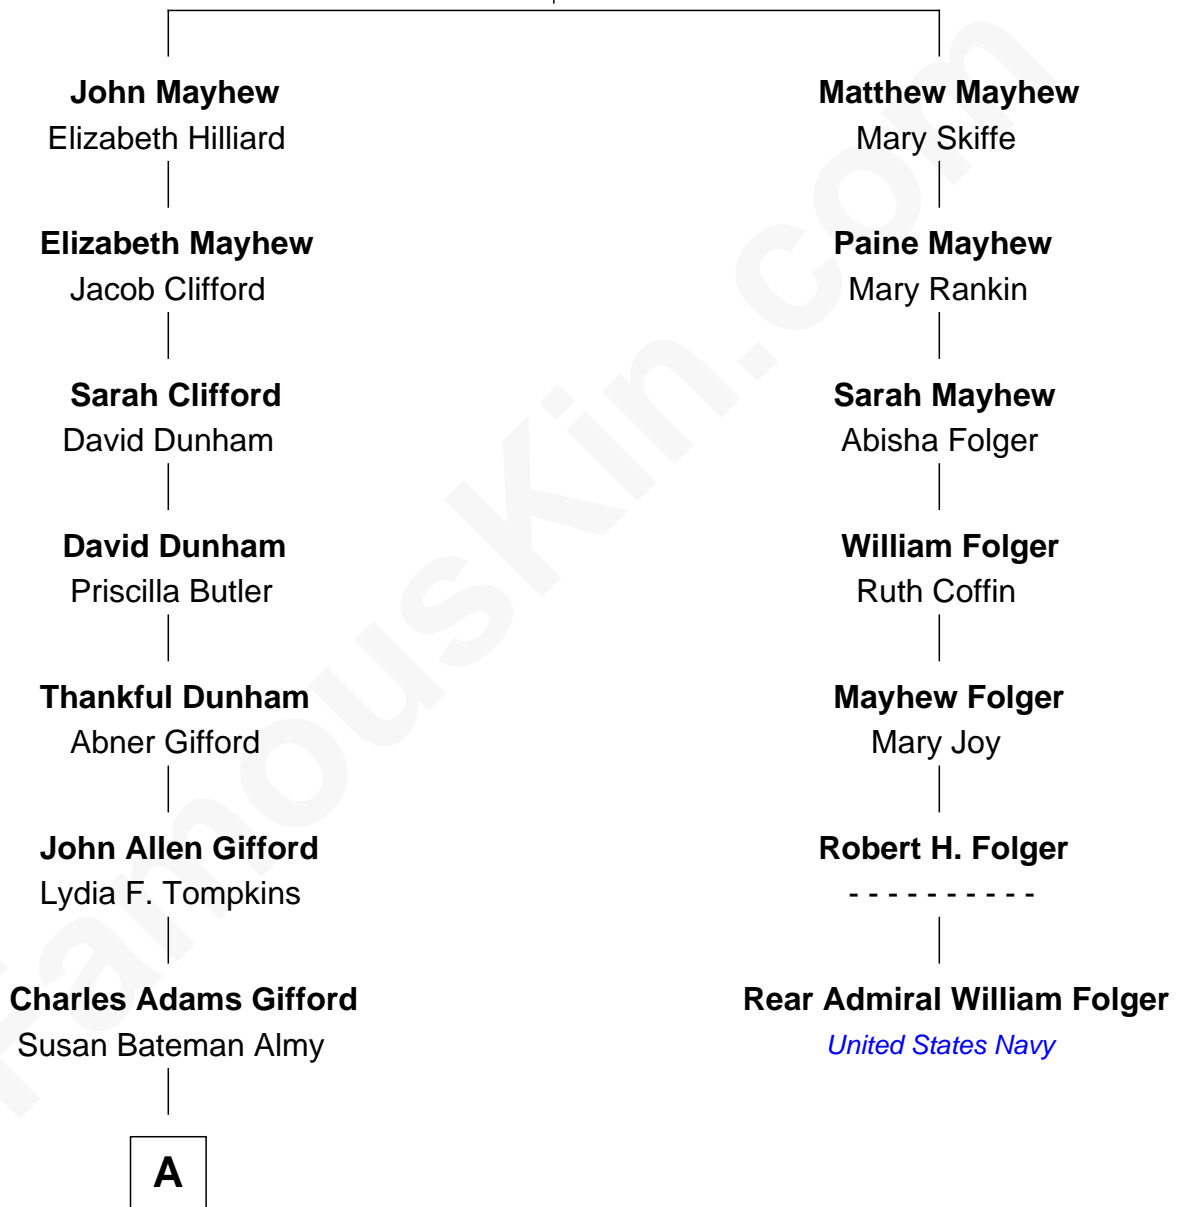

# FamousKin.com Relationship Chart of

**Marilyn Monroe**

*Actress, Model, and Singer*

6th cousin 3 times removed of

**Rear Admiral William Folger**

*United States Navy*

**Rev. Thomas Mayhew**

Jane - - - - -

**A**

—  
**Frederick Almy Gifford**  
Elizabeth Easton Tennant

—  
**Charles Stanley Gifford**  
Gladys Pearl Monroe

—  
**Marilyn Monroe**  
*Actress, Model, and Singer*

FamousKin.com