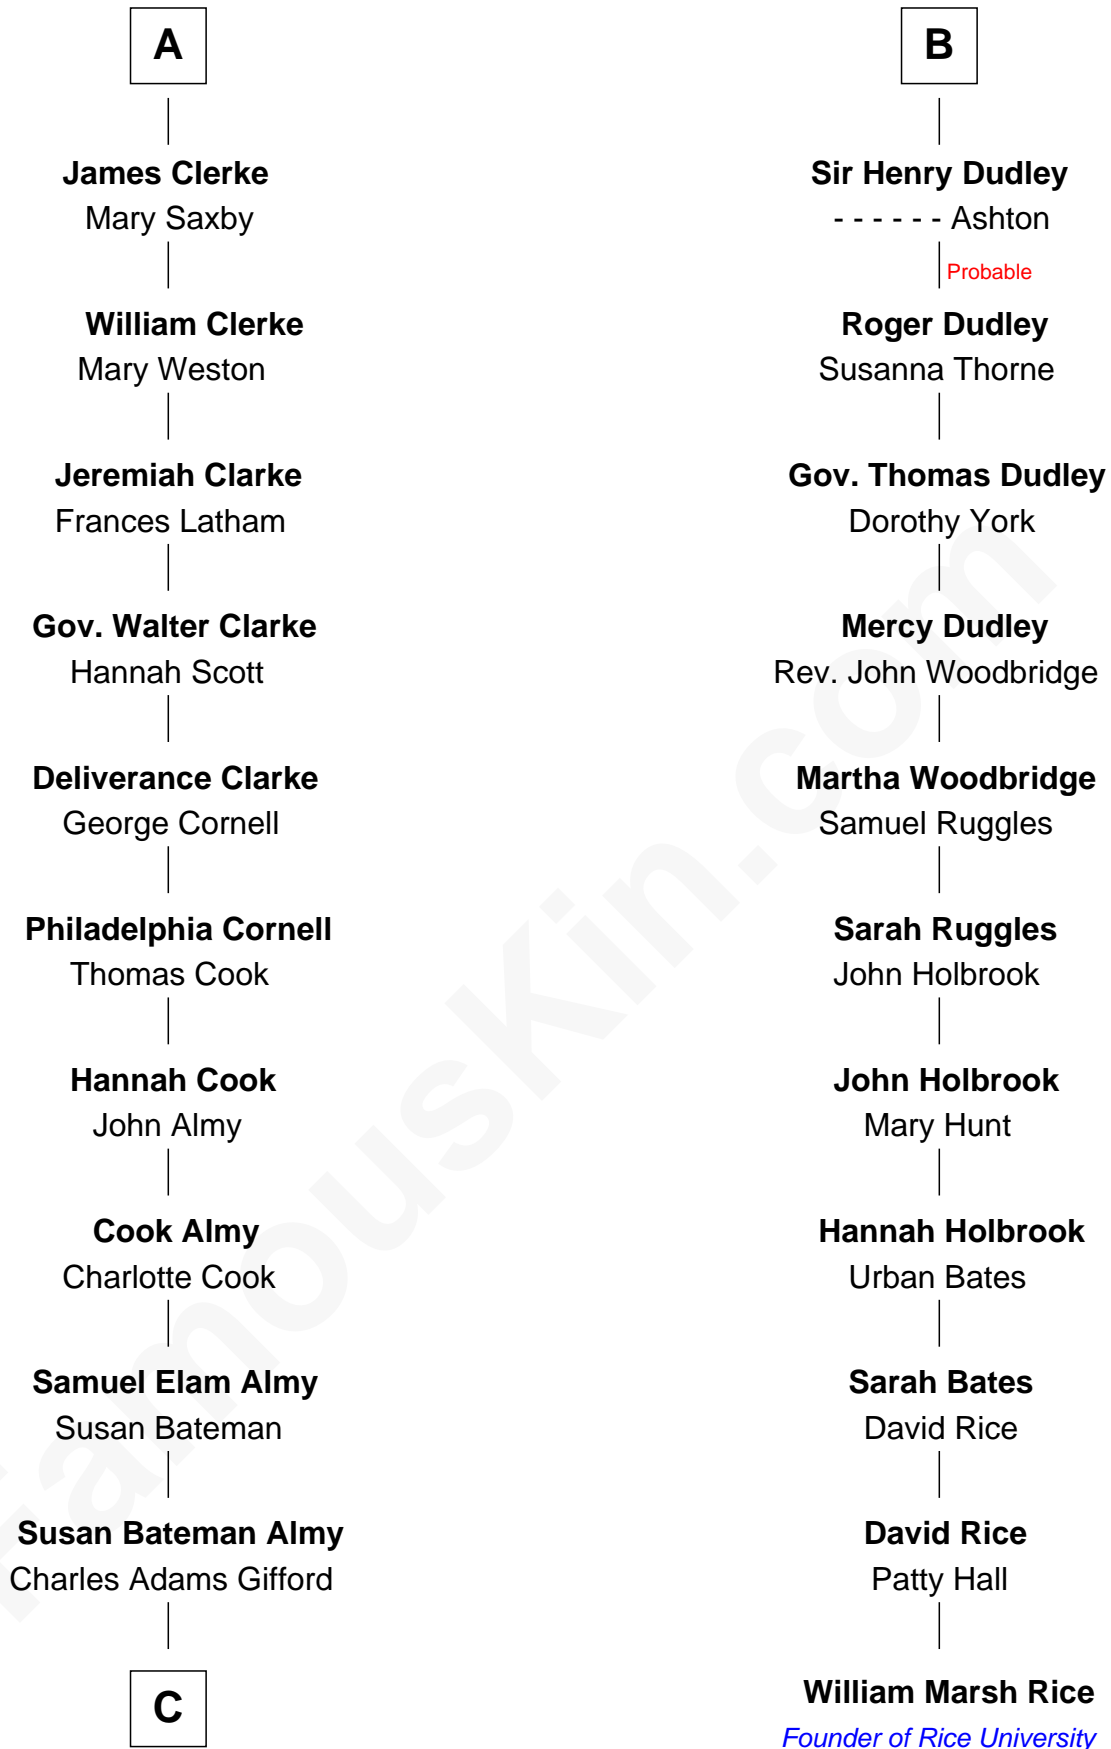

FamousKin.com

Relationship Chart of

Marilyn Monroe

Actress, Model, and Singer

17th cousin 2 times removed of

William Marsh Rice

Founder of Rice University

Sir William de Ros
Margery de Badlesmere

C

Frederick Almy Gifford
Elizabeth Easton Tennant

Charles Stanley Gifford
Gladys Pearl Monroe

Marilyn Monroe
Actress, Model, and Singer

FamousKin.com