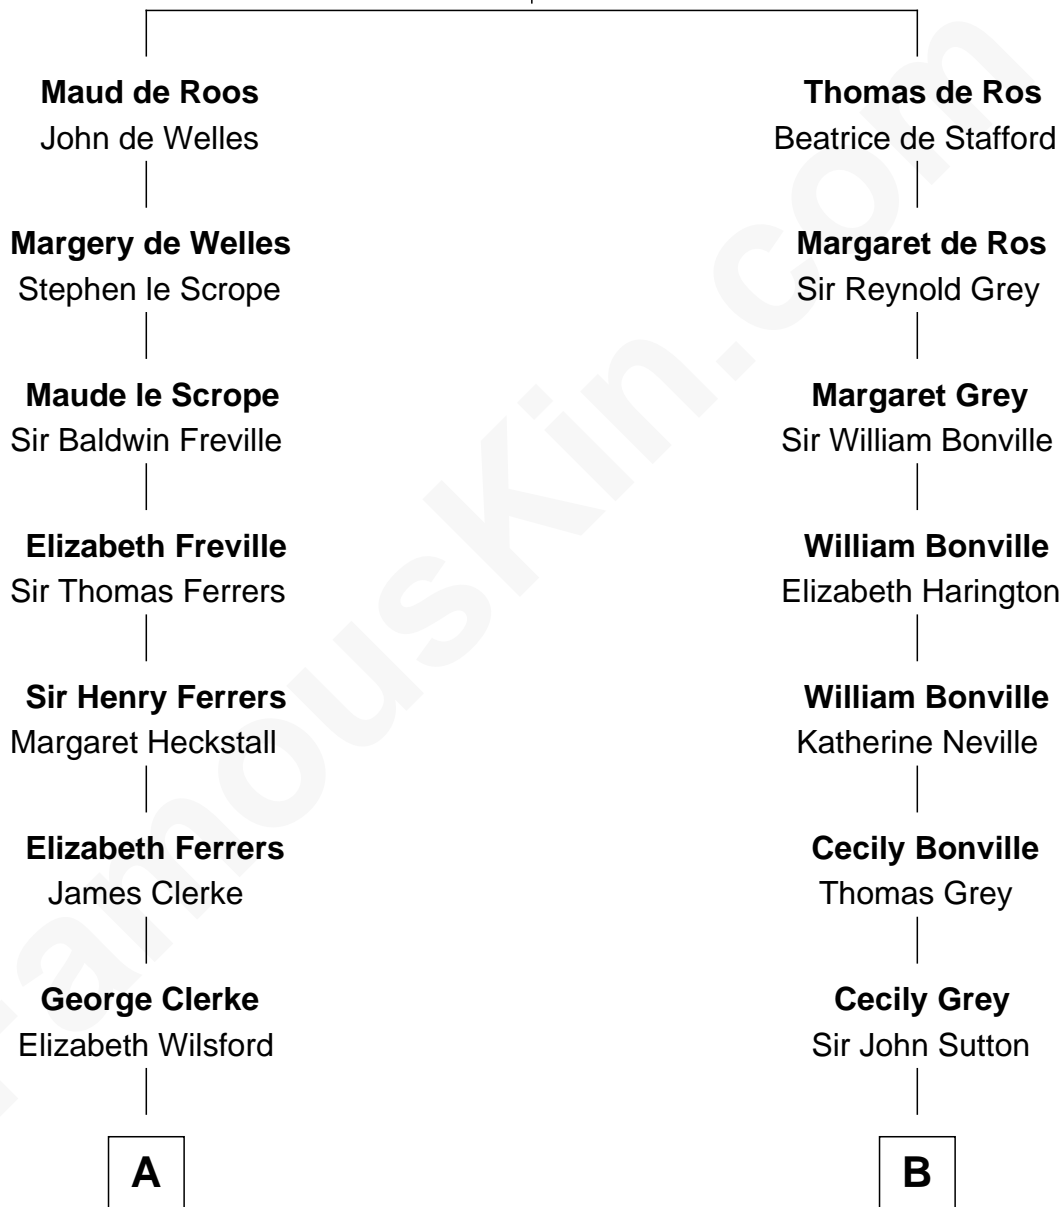

FamousKin.com

Relationship Chart of

Marilyn Monroe

Actress, Model, and Singer

17th cousin 2 times removed of

William Marsh Rice

Founder of Rice University

Sir William de Ros
Margery de Badlesmere

C

Frederick Almy Gifford
Elizabeth Easton Tennant

Charles Stanley Gifford
Gladys Pearl Monroe

Marilyn Monroe
Actress, Model, and Singer

FamousKin.com